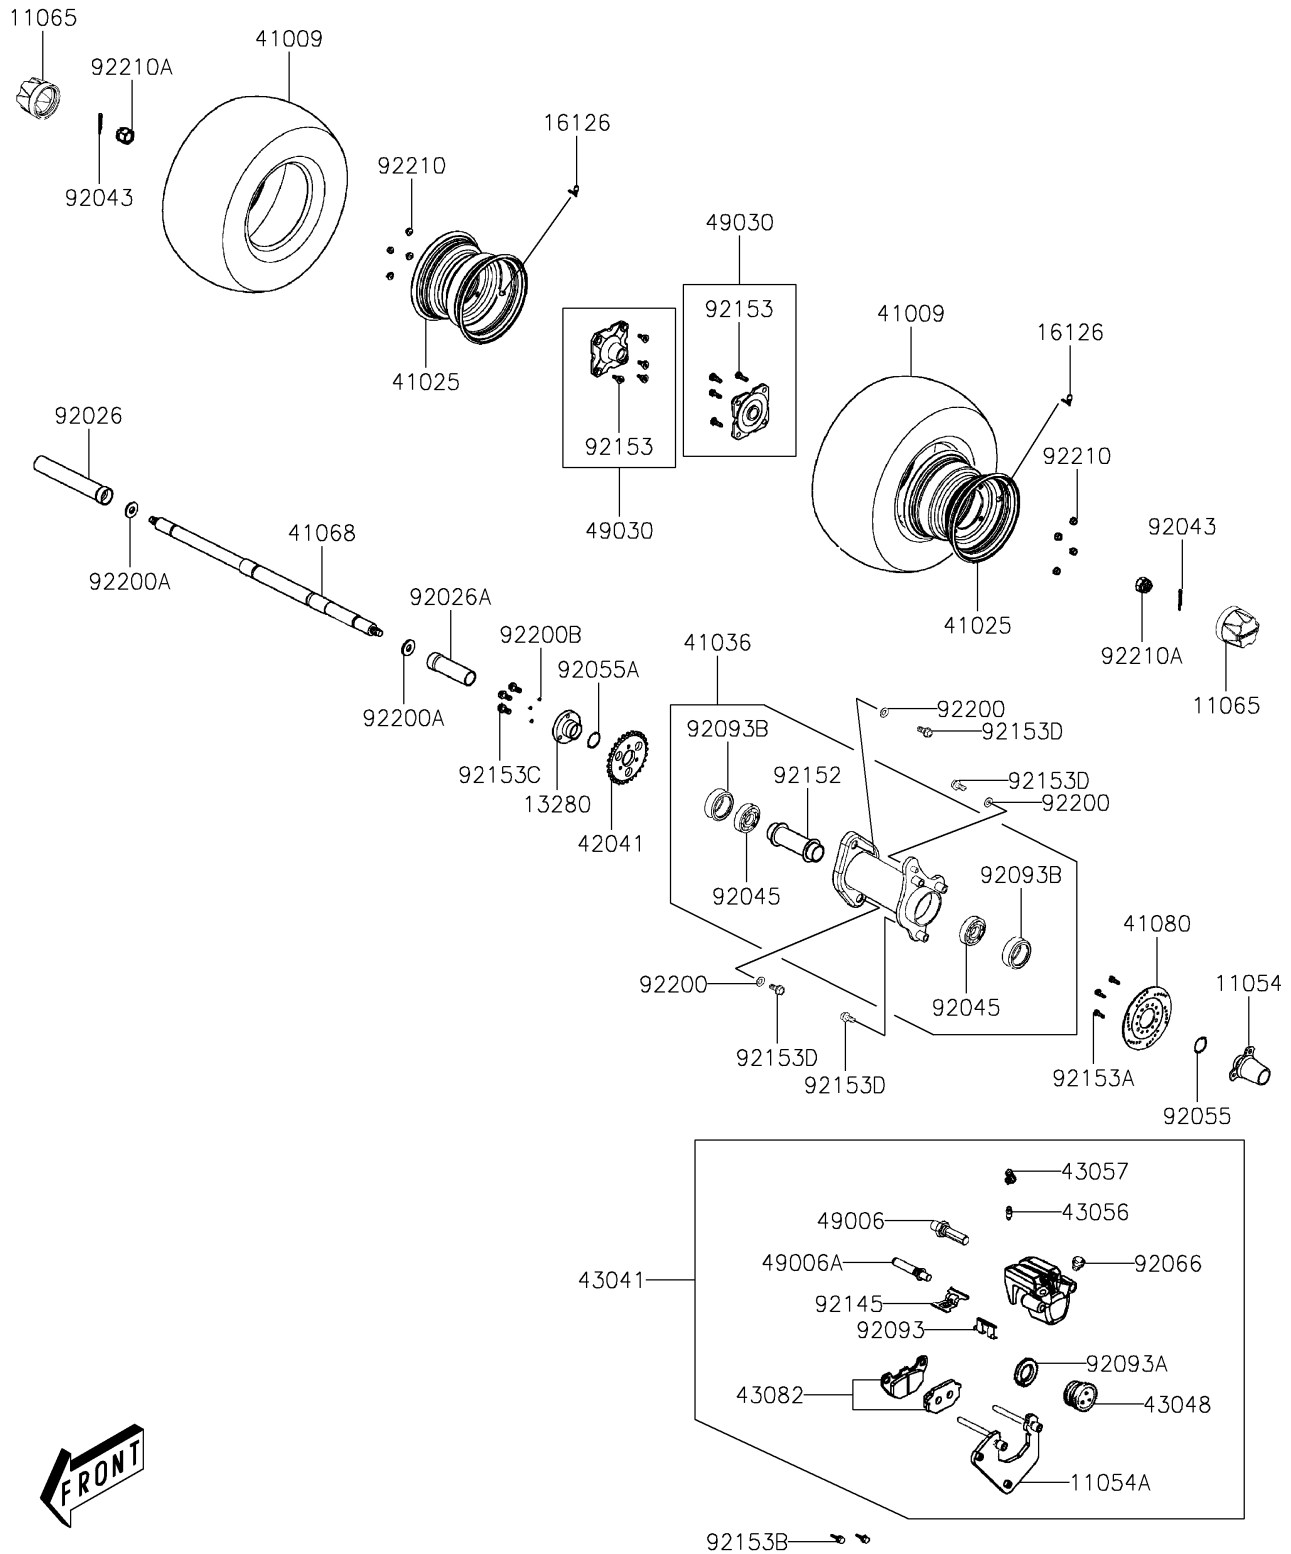

2024 KFX50

PARTS DIAGRAM

Rear Hub

F2240

2024 KFX50

PARTS LIST

Rear Hub

ITEM NAME	PART NUMBER	QUANTITY
-----------	-------------	----------
