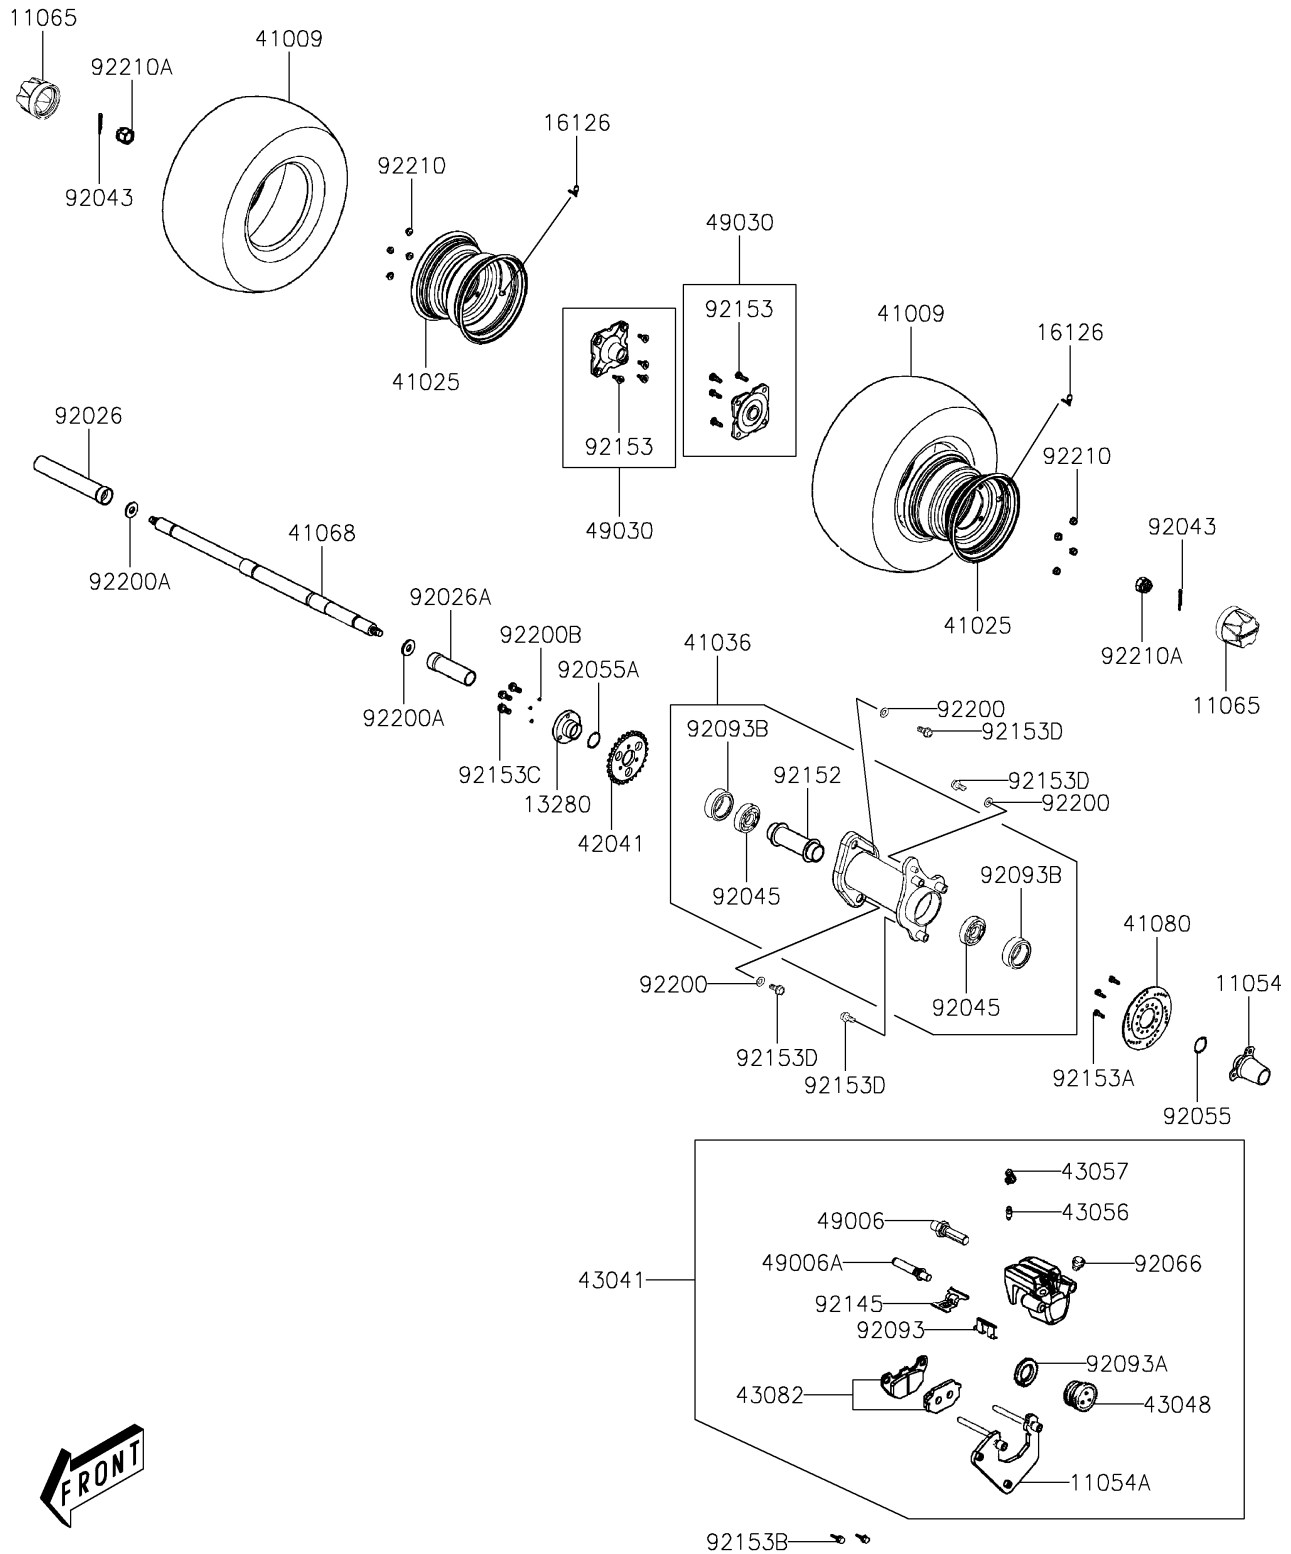

2024 KFX[®] 50

PARTS DIAGRAM

Rear Hub

F2240

2024 KFX[®] 50

PARTS LIST

Rear Hub

ITEM NAME

PART NUMBER

QUANTITY
