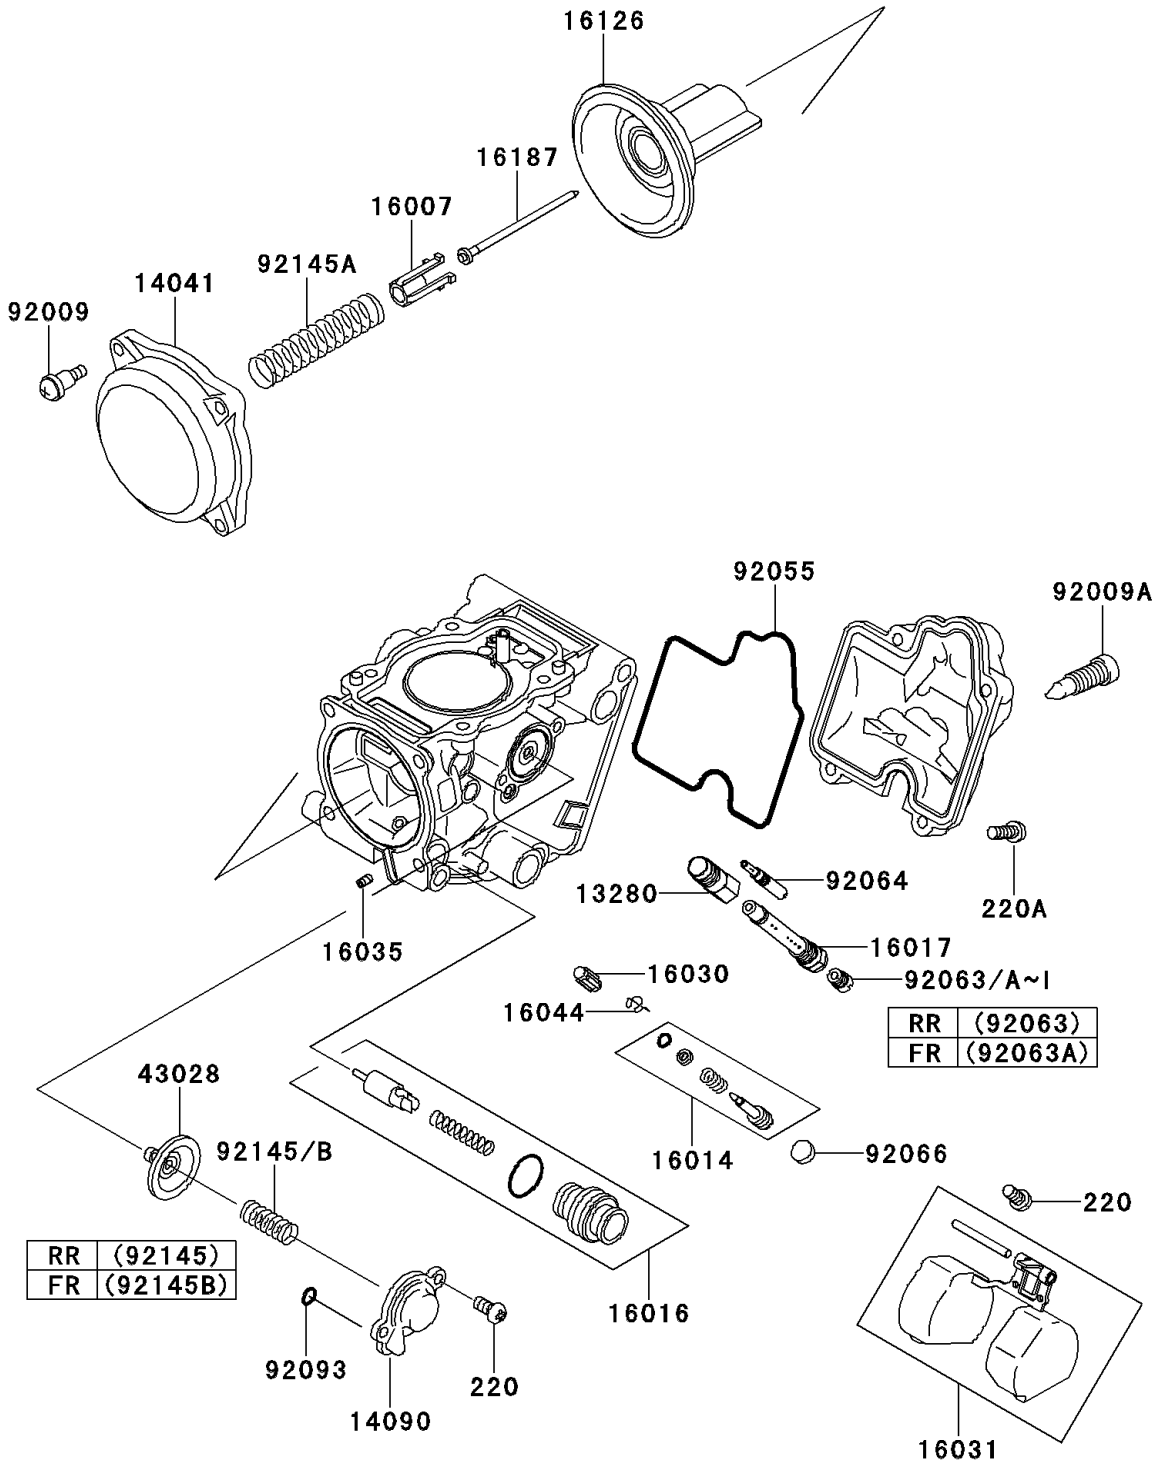

2009 KFX[®]700

PARTS DIAGRAM

Carburetor Parts

E1612

2009 KFX[®]700

PARTS LIST

Carburetor Parts

ITEM NAME

PART NUMBER

QUANTITY
