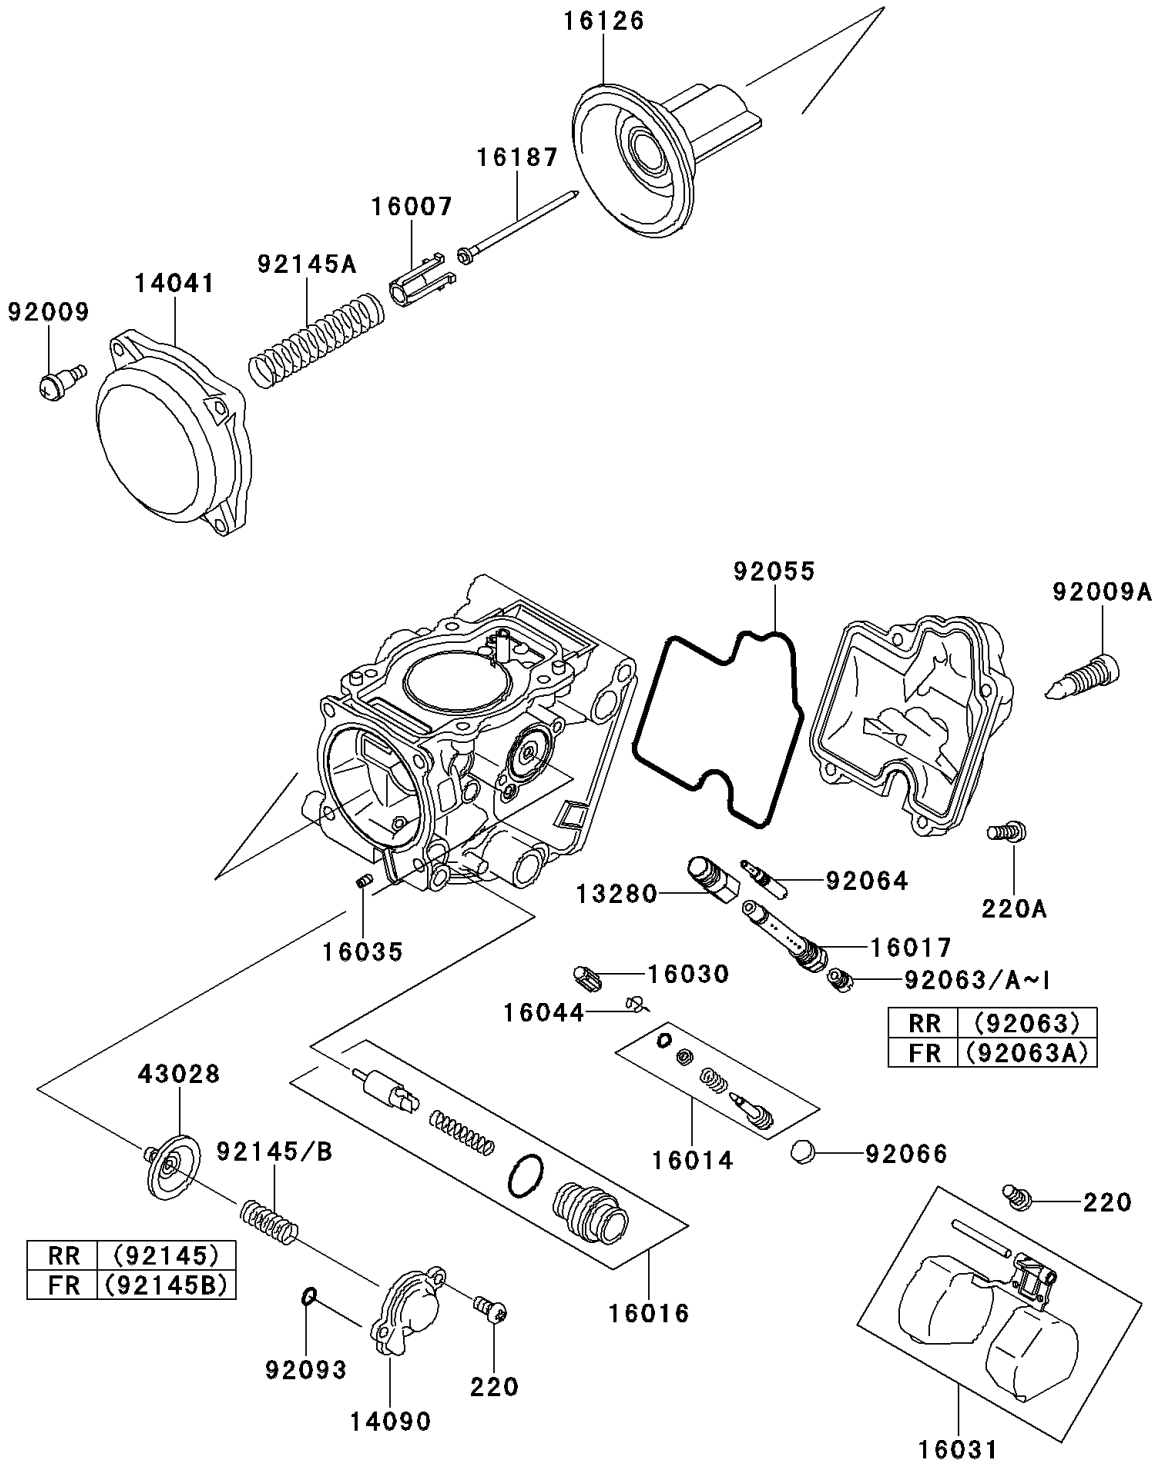

2007 KFX700

PARTS DIAGRAM

Carburetor Parts

E1612

2007 KFX700

PARTS LIST

Carburetor Parts

ITEM NAME

PART NUMBER

QUANTITY
