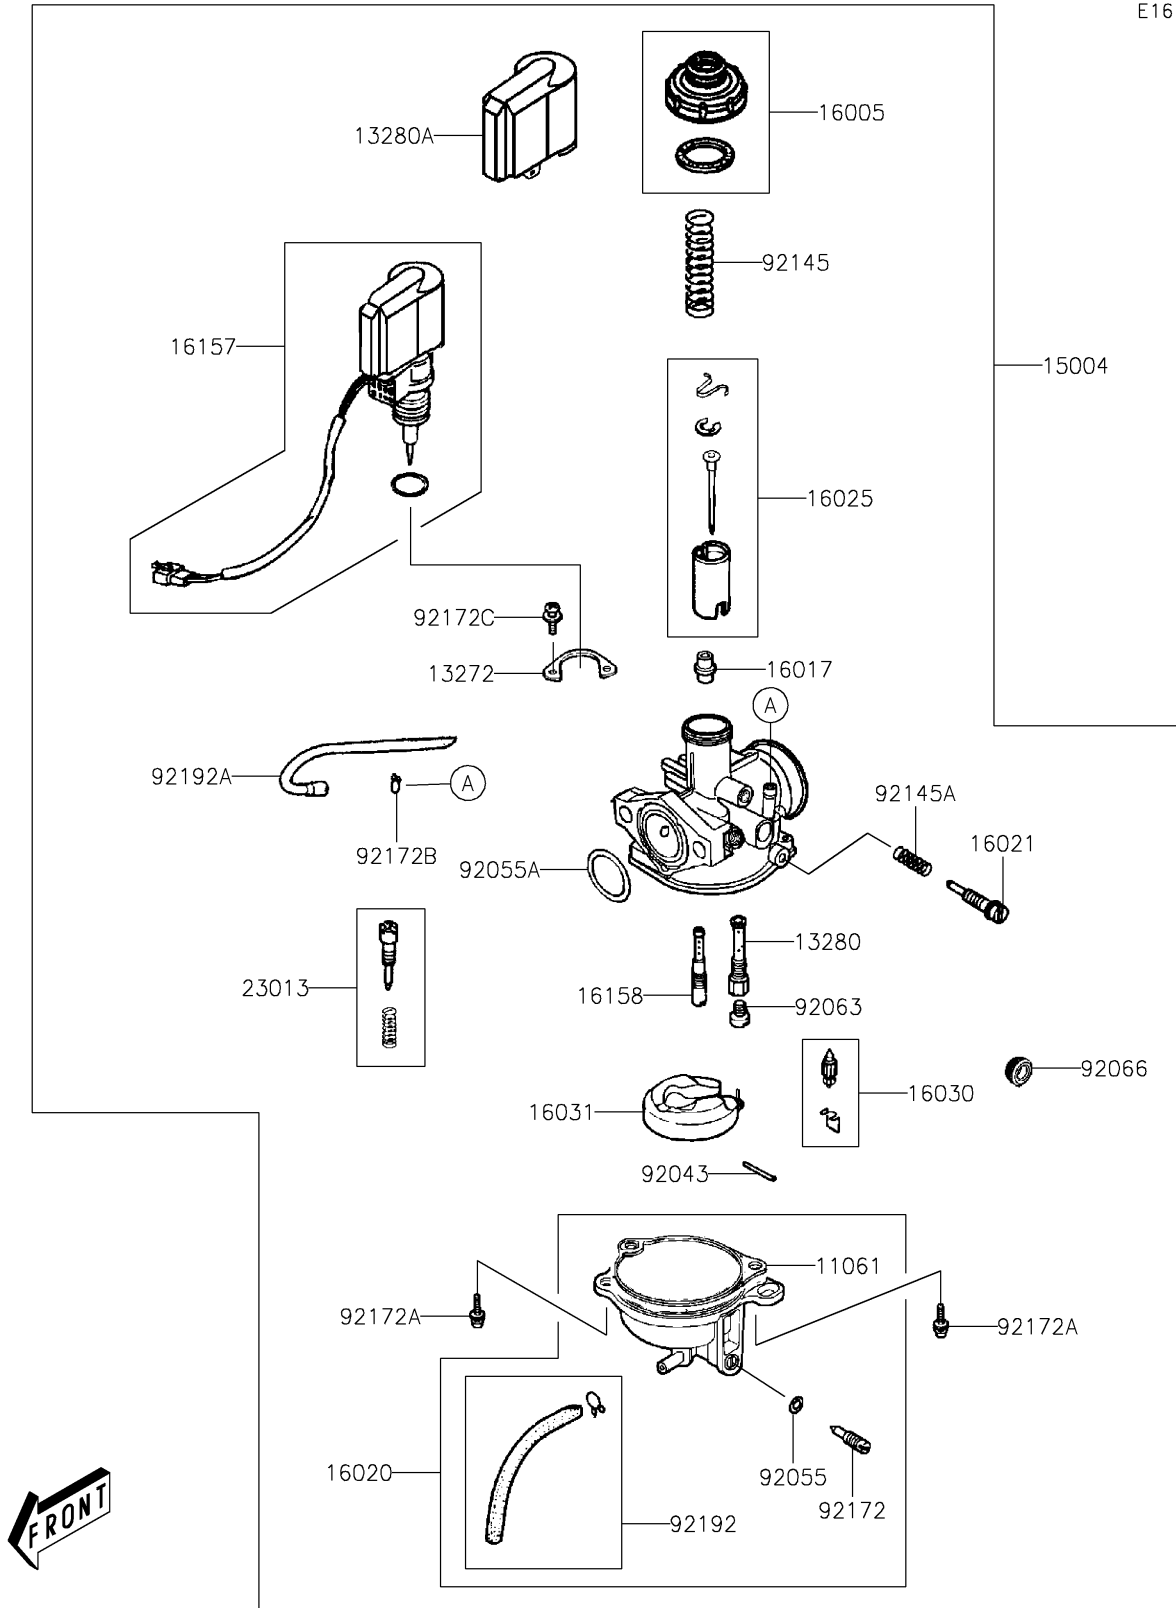

2024 KFX50

PARTS DIAGRAM

Carburetor

E1611