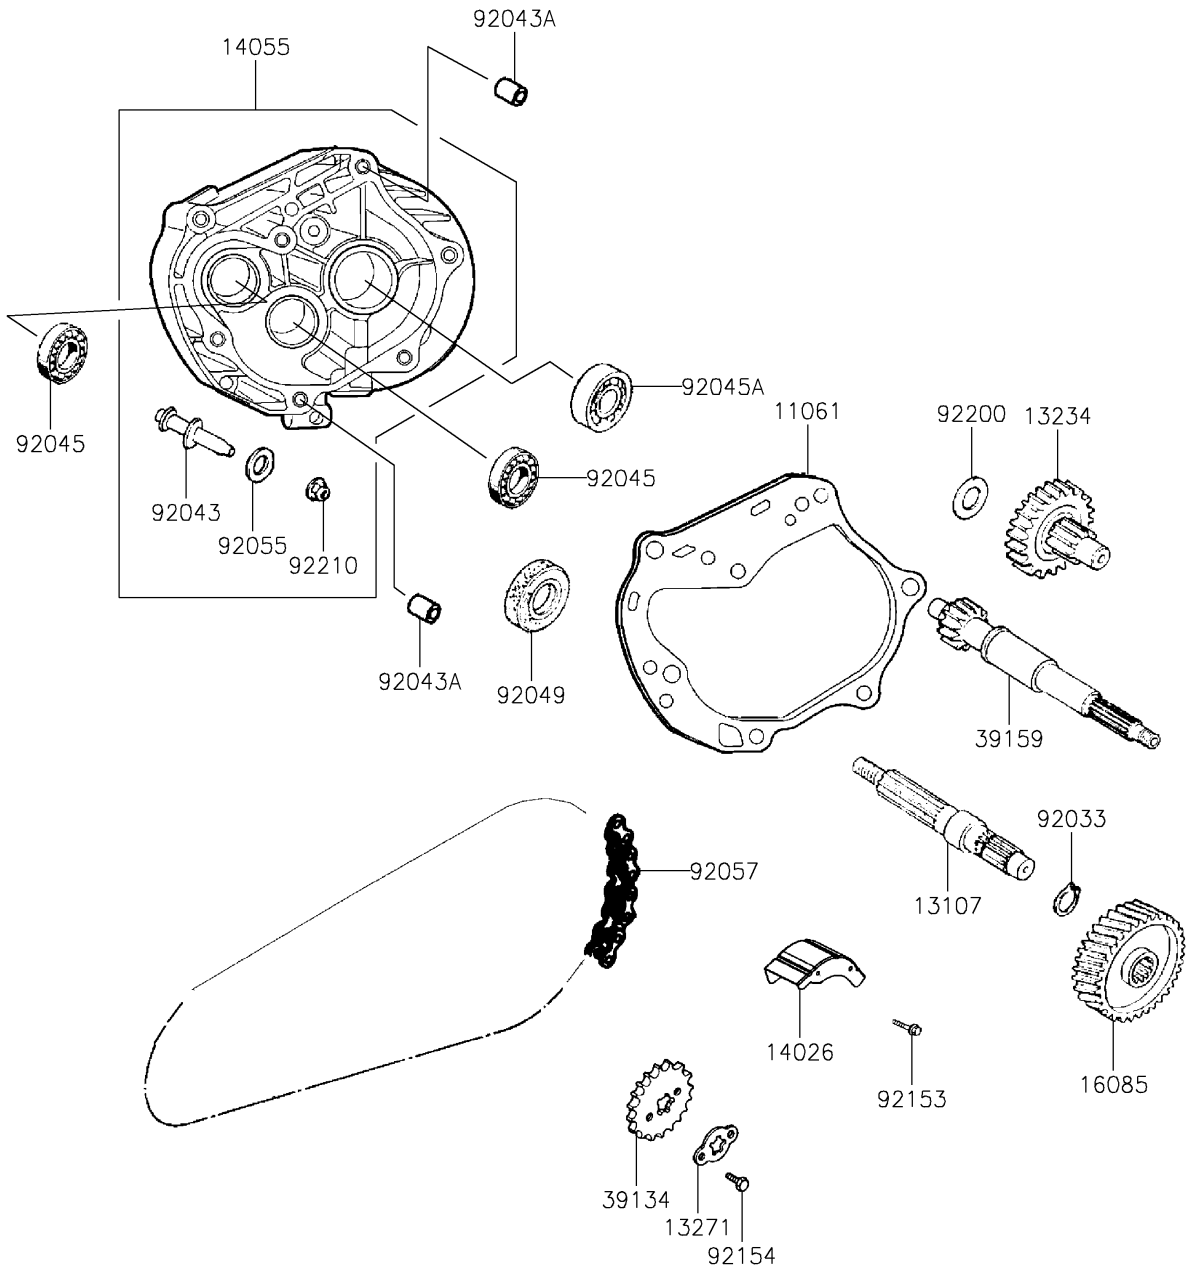

2024 KFX[®] 50

PARTS DIAGRAM

Gear Change Drum/Shift Fork(s)

E1362

2024 KFX[®] 50

PARTS LIST

Gear Change Drum/Shift Fork(s)

ITEM NAME

PART NUMBER

QUANTITY
