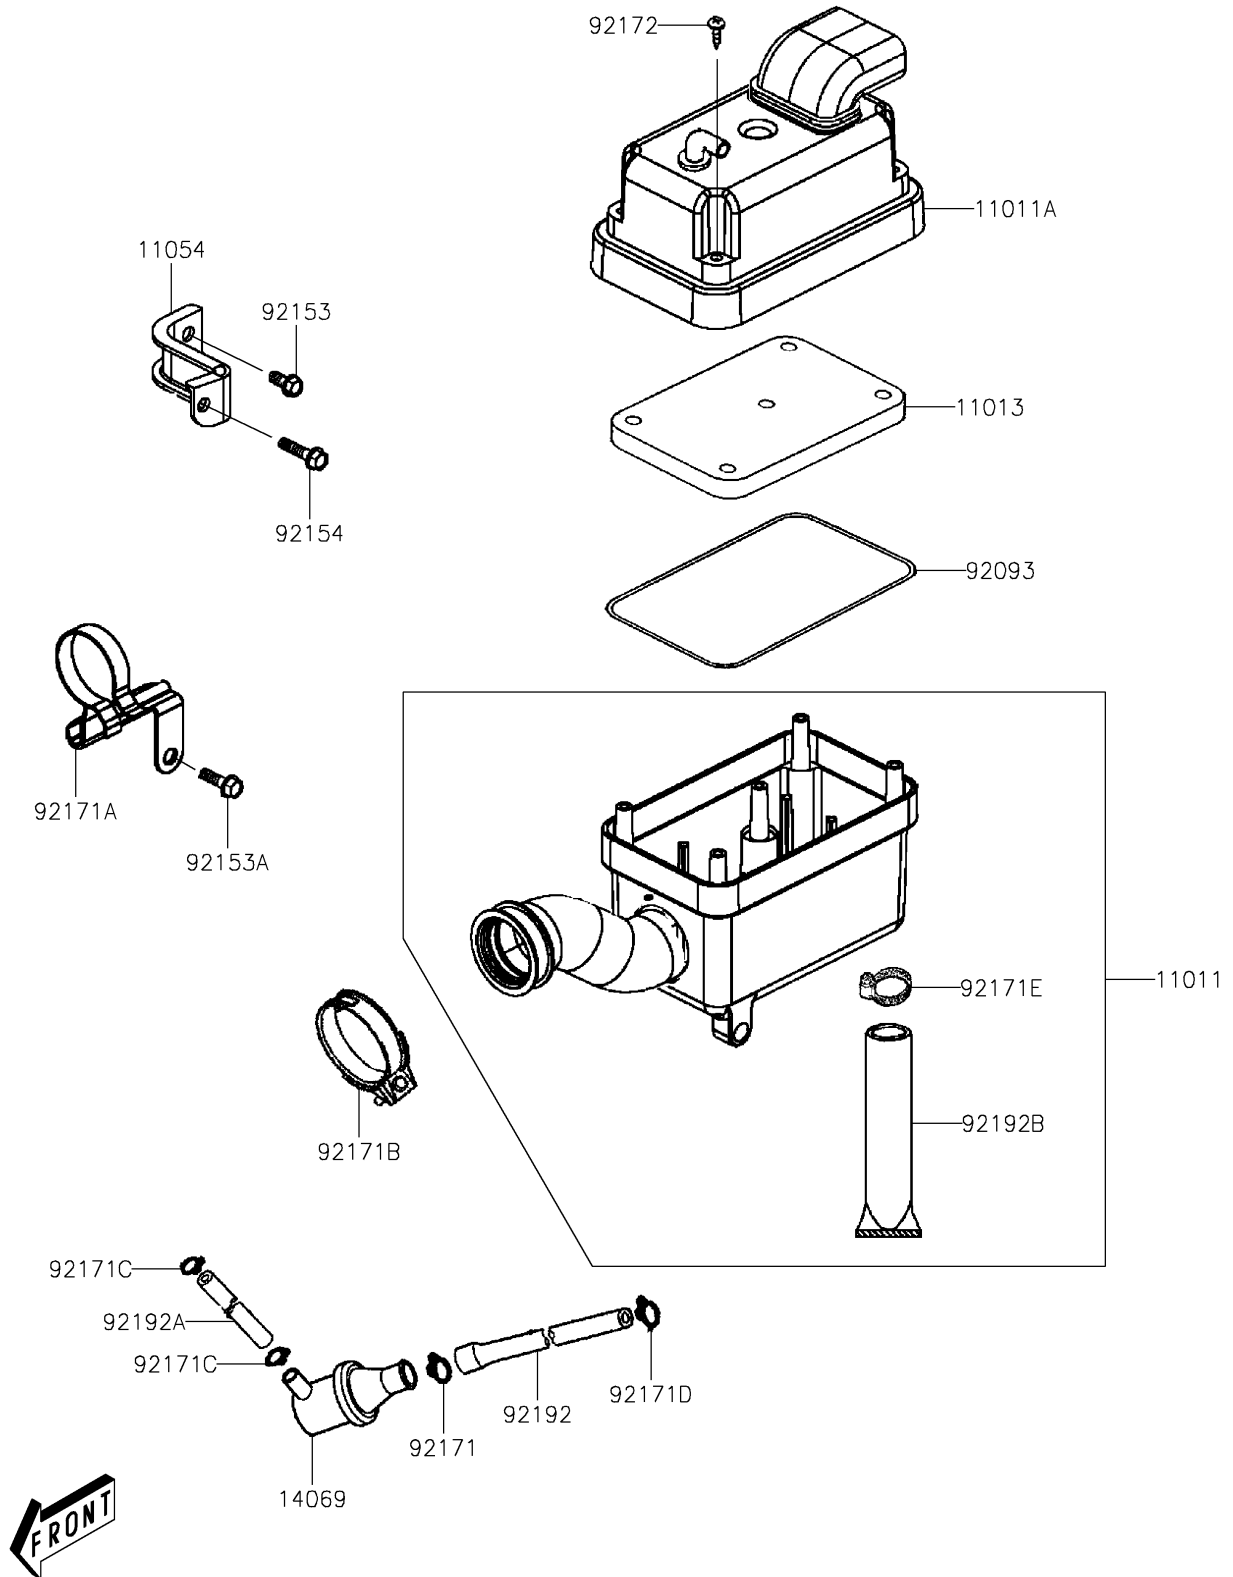

2024 KFX50

PARTS DIAGRAM

Air Cleaner

E1130

2024 KFX50

PARTS LIST

Air Cleaner

ITEM NAME	PART NUMBER	QUANTITY
-----------	-------------	----------
