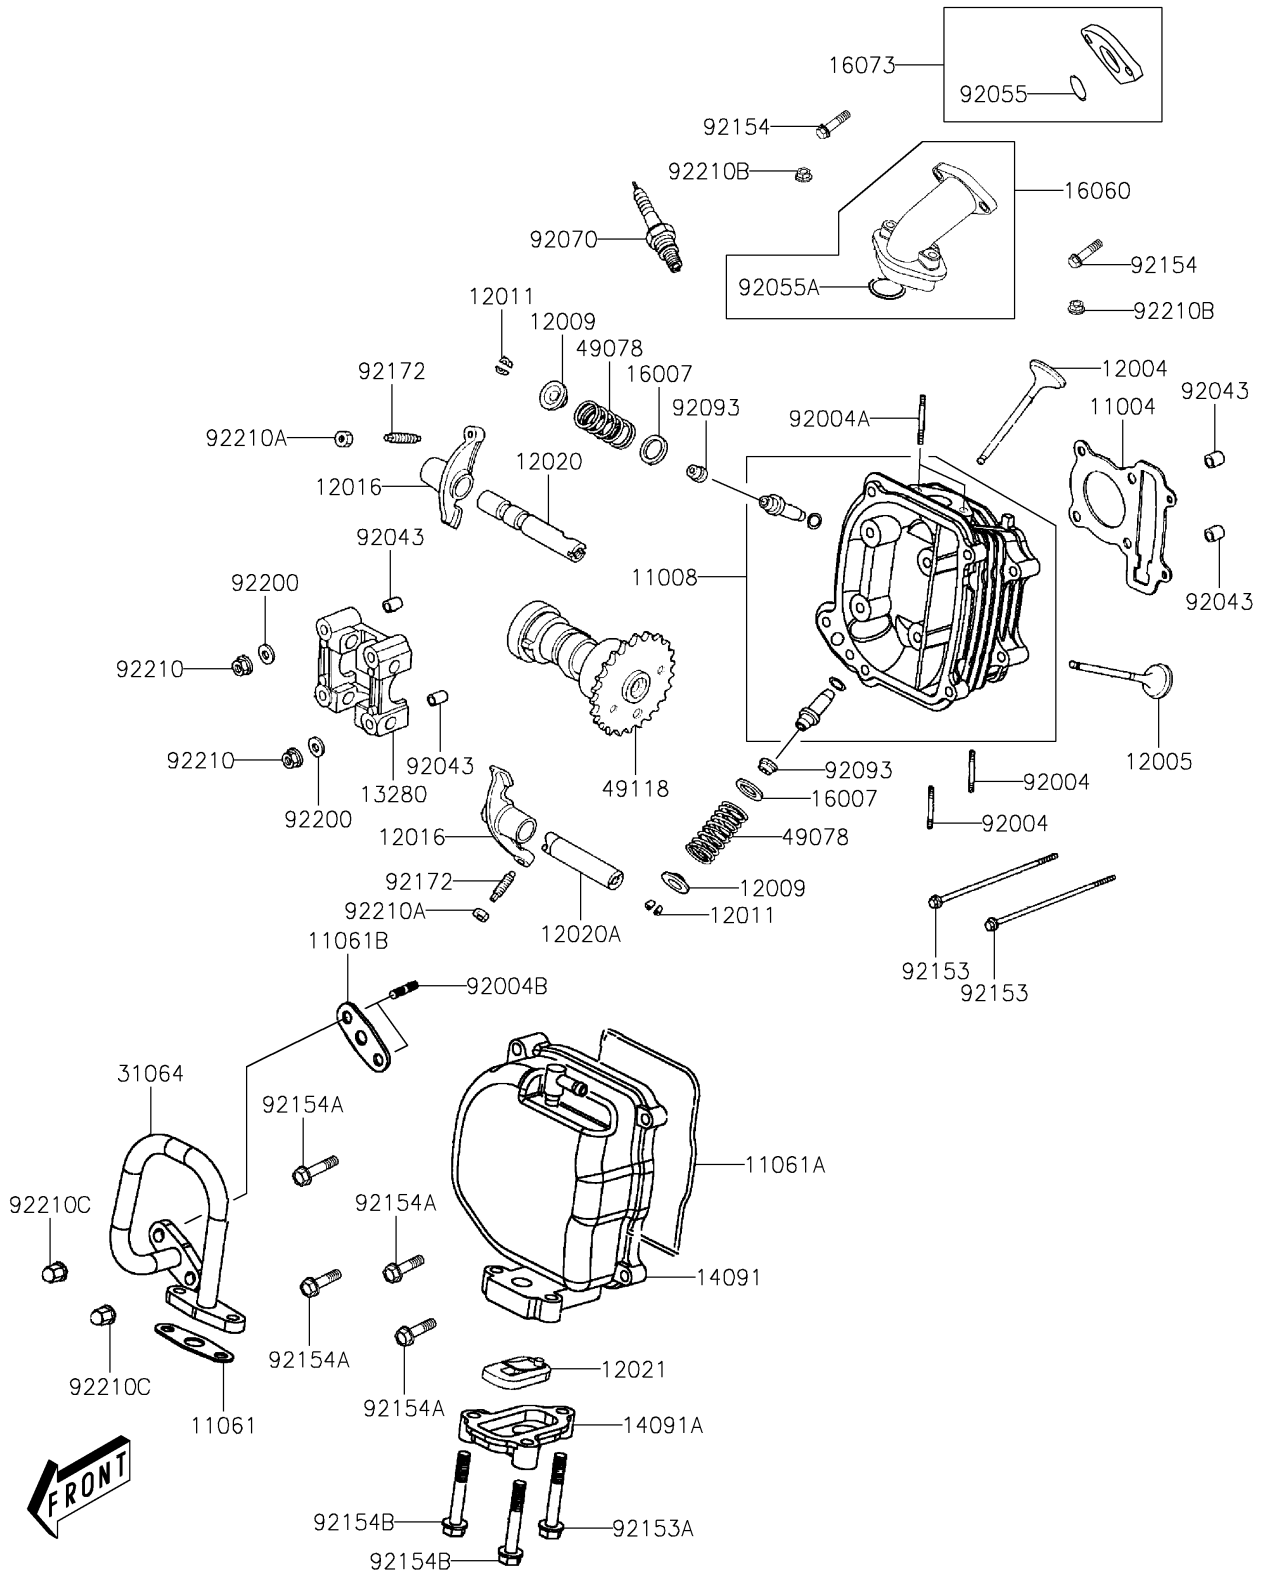

2024 KFX50

PARTS DIAGRAM

Cylinder Head

E1111

2024 KFX50

PARTS LIST

Cylinder Head

ITEM NAME	PART NUMBER	QUANTITY
-----------	-------------	----------
