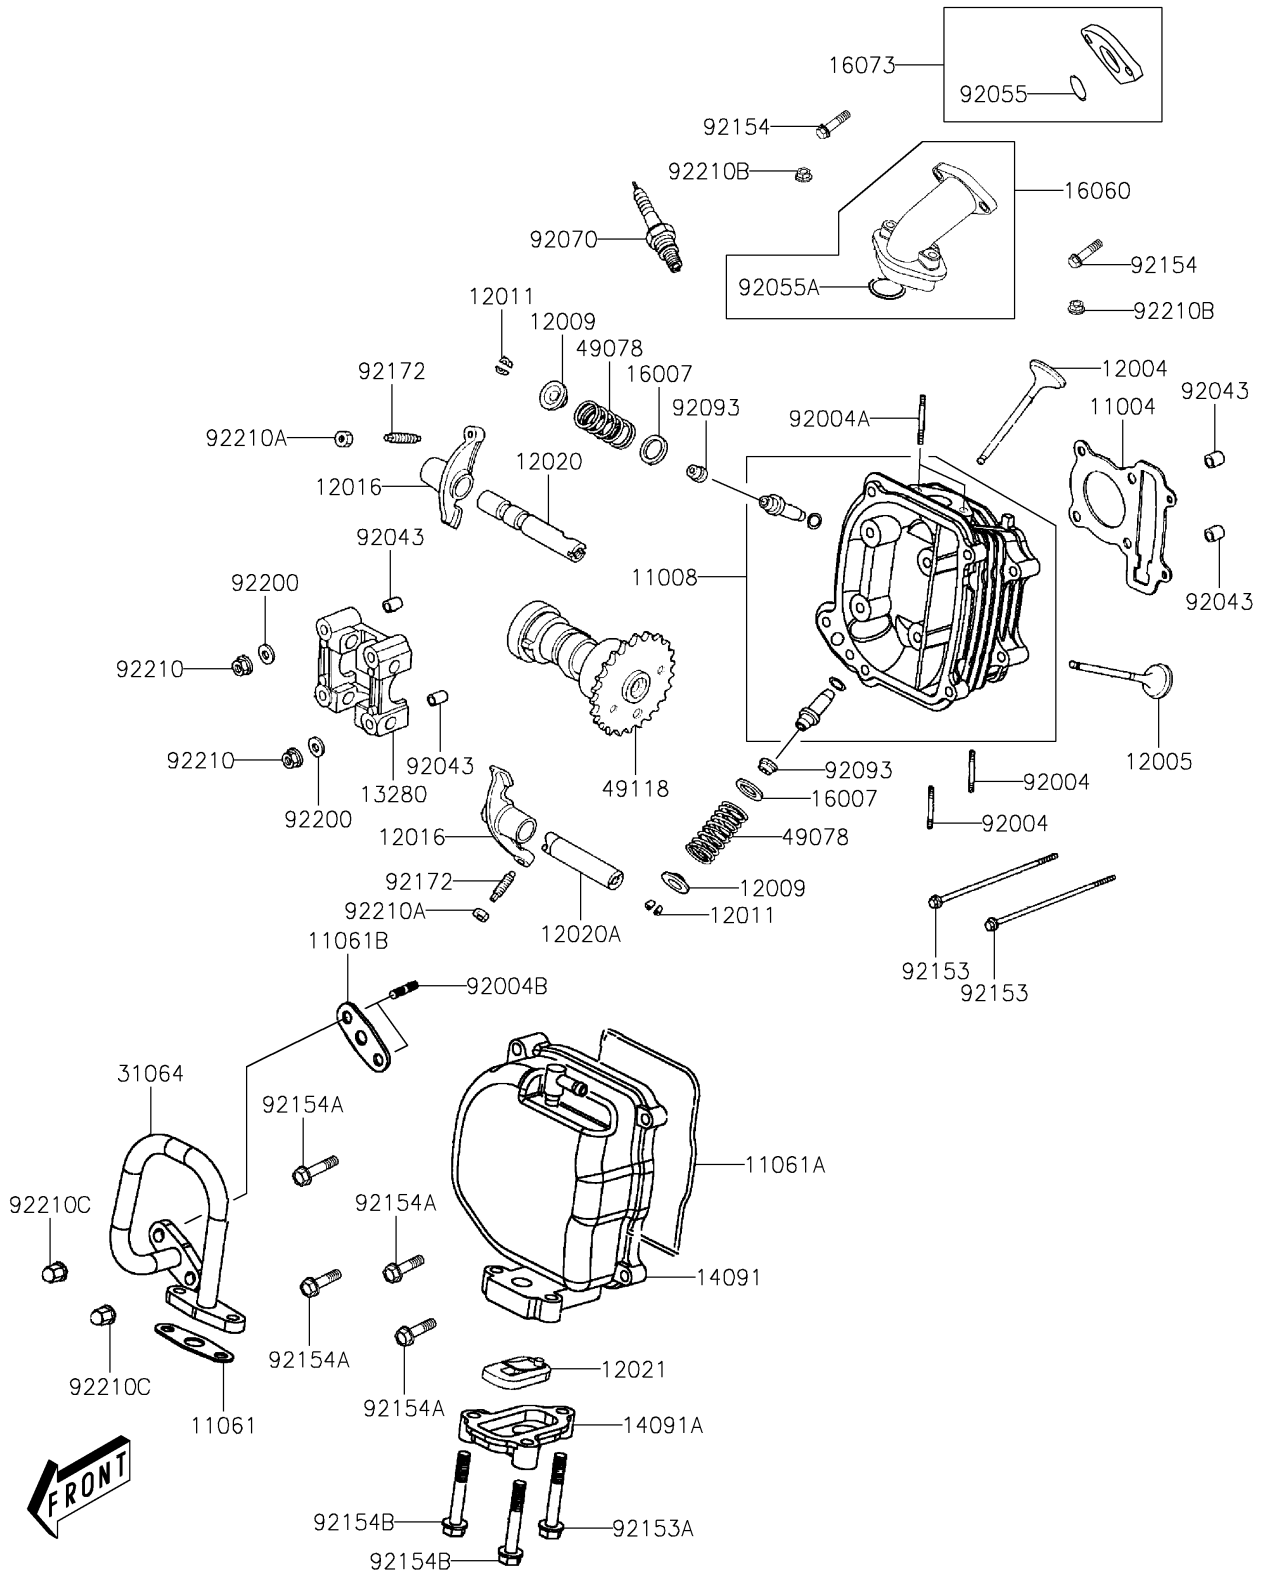

2024 KFX[®] 50

PARTS DIAGRAM

Cylinder Head

E1111

2024 KFX[®] 50

PARTS LIST

Cylinder Head

ITEM NAME	PART NUMBER	QUANTITY
-----------	-------------	----------
