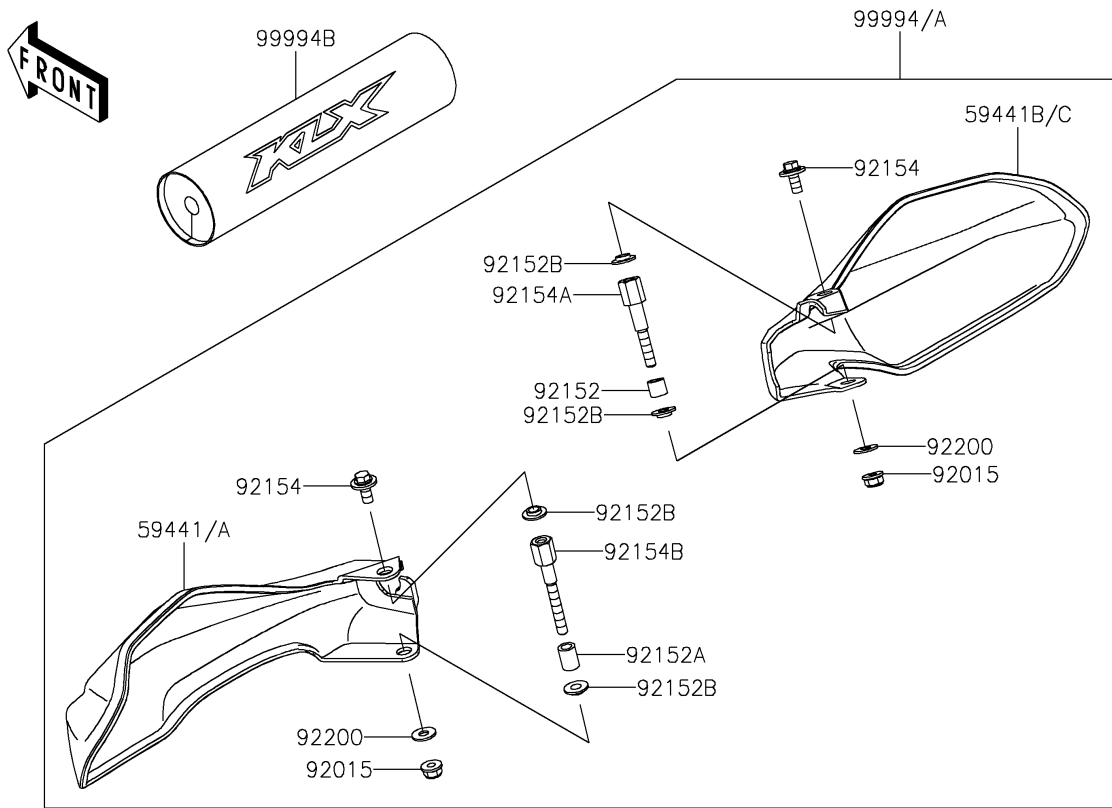

2026 KLX[®] 300R

PARTS DIAGRAM

Accessory

F2910

2026 KLX[®] 300R

PARTS LIST

Accessory

Kawasaki

Let the Good Times Roll[®]

ITEM NAME

PART NUMBER

QUANTITY
