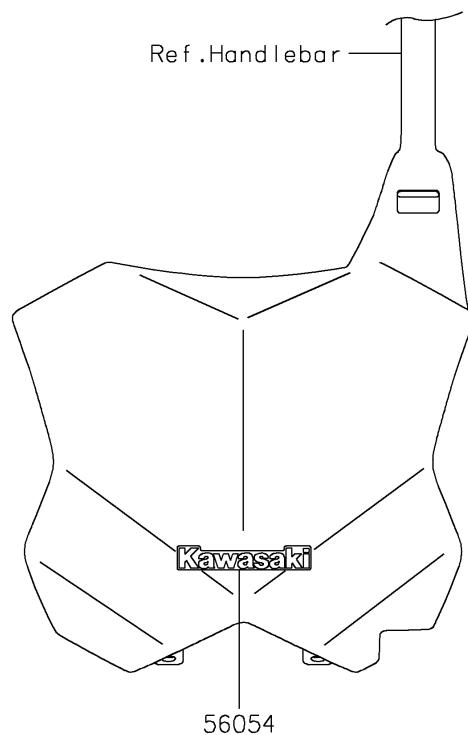

2026 KLX300R

PARTS DIAGRAM

Decals(Green)(CTFNN/CTFNL)

F2861F

2026 KLX300R

PARTS LIST

Decals(Green)(CTFNN/CTFNL)

ITEM NAME

PART NUMBER

QUANTITY
