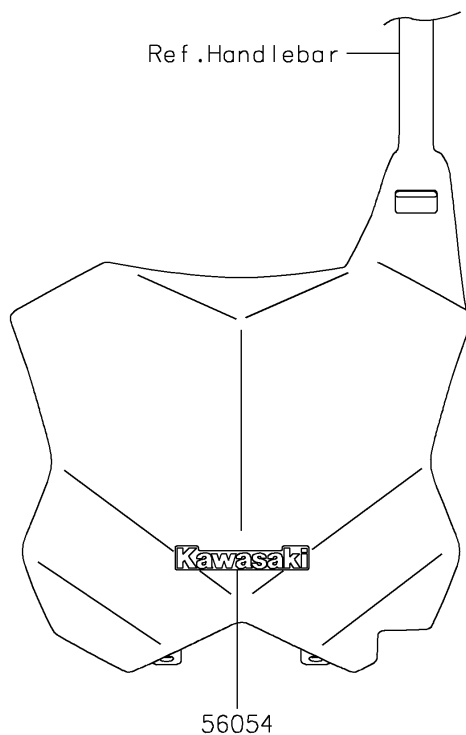

2026 KLX300R

PARTS DIAGRAM

Decals(Green)(CTFNN/CTFNL)

F2861F

2026 KLX300R

PARTS LIST

Decals(Green)(CTFNN/CTFNL)

ITEM NAME	PART NUMBER	QUANTITY
MARK,KAWASAKI (Ref # 56054)	56054-2939	1
PATTERN,SHROUD,LH (Ref # 56077)	56077-3964	1
PATTERN,SHROUD,RH (Ref # 56077A)	56077-3965	1