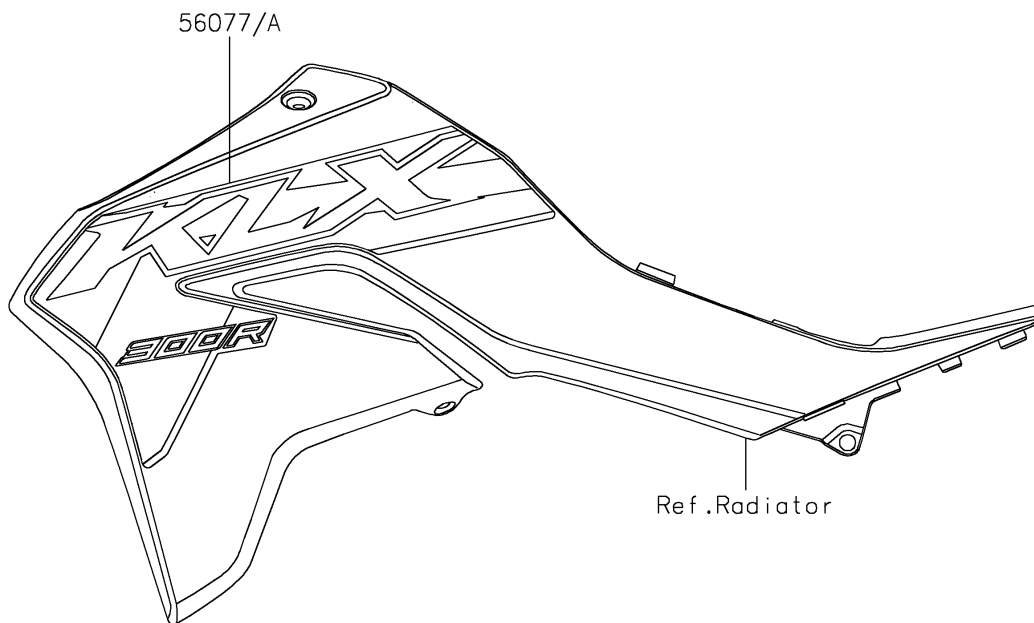

2026 KLX300R

PARTS DIAGRAM

Decals(Green)(CTFNN/CTFNL)

F2861F

2026 KLX300R

PARTS LIST

Decals(Green)(CTFNN/CTFNL)

ITEM NAME	PART NUMBER	QUANTITY
MARK,KAWASAKI (Ref # 56054)	56054-2939	1
PATTERN,SHROUD,LH (Ref # 56077)	56077-3964	1
PATTERN,SHROUD,RH (Ref # 56077A)	56077-3965	1