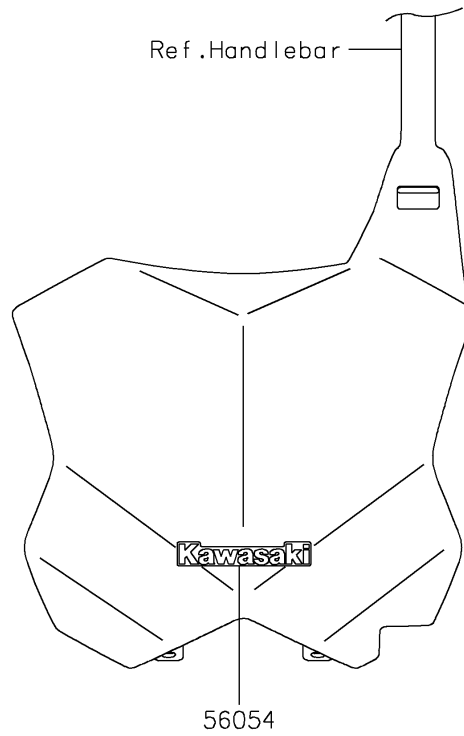

2026 KLX[®] 300R

PARTS DIAGRAM

Decals(Green)(CTFNN/CTFNL)

F2861F

2026 KLX[®] 300R

PARTS LIST

Decals(Green)(CTFNN/CTFNL)

ITEM NAME	PART NUMBER	QUANTITY
MARK,KAWASAKI (Ref # 56054)	56054-2939	1
PATTERN,SHROUD,LH (Ref # 56077)	56077-3964	1
PATTERN,SHROUD,RH (Ref # 56077A)	56077-3965	1