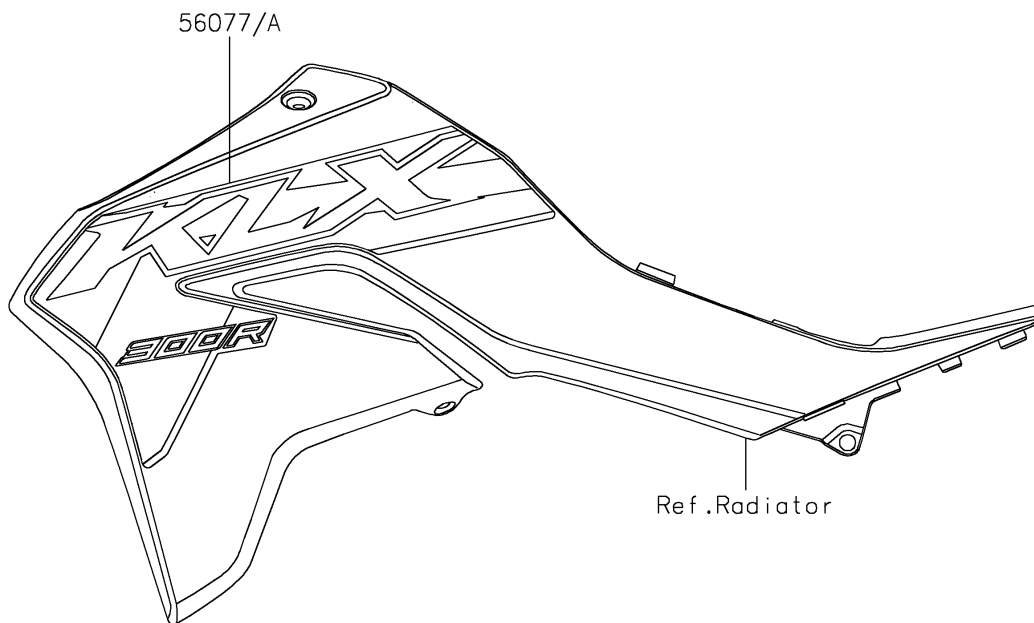

2026 KLX[®] 300R

PARTS DIAGRAM

Decals(Green)(CTFNN/CTFNL)

F2861F

2026 KLX[®] 300R

PARTS LIST

Decals(Green)(CTFNN/CTFNL)

ITEM NAME	PART NUMBER	QUANTITY
MARK,KAWASAKI (Ref # 56054)	56054-2939	1
PATTERN,SHROUD,LH (Ref # 56077)	56077-3964	1
PATTERN,SHROUD,RH (Ref # 56077A)	56077-3965	1