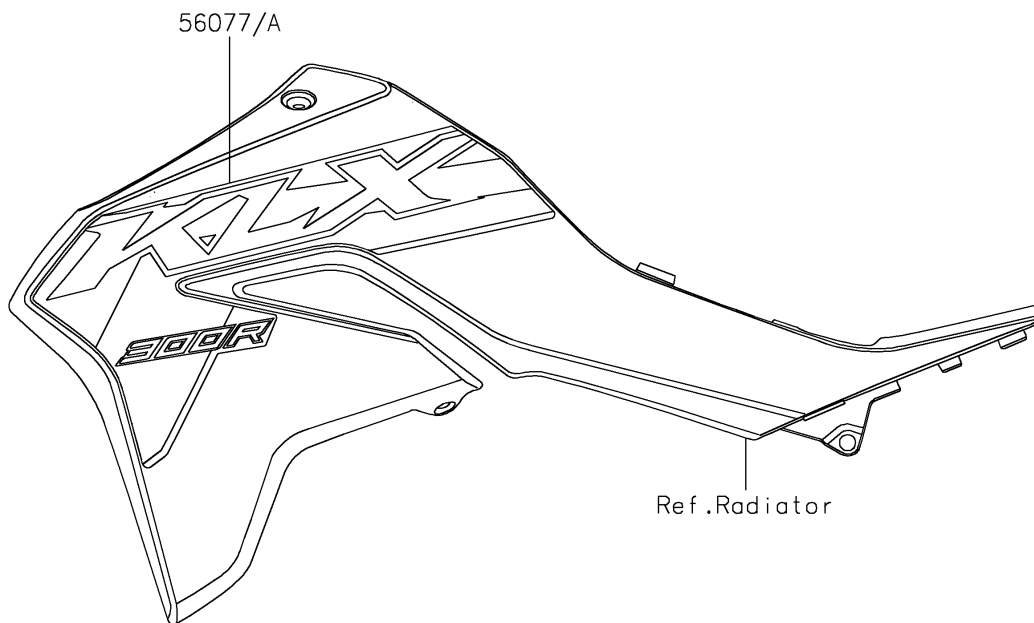

2026 KLX300R

PARTS DIAGRAM

Decals(White)(CTFNN/CTFNL)

F2861E

2026 KLX300R

PARTS LIST

Decals(White)(CTFNN/CTFNL)

ITEM NAME	PART NUMBER	QUANTITY
MARK,KAWASAKI (Ref # 56054)	56054-2939	1
PATTERN,SHROUD,LH (Ref # 56077)	56077-3966	1
PATTERN,SHROUD,RH (Ref # 56077A)	56077-3967	1