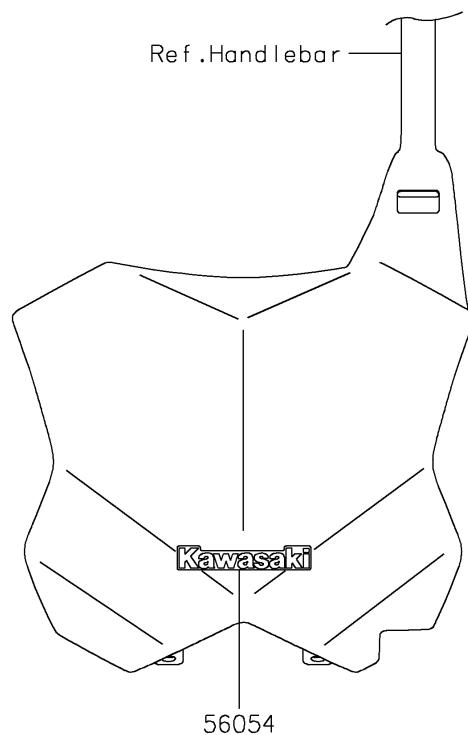

2026 KLX300R

PARTS DIAGRAM

Decals(White)(CTFNN/CTFNL)

F2861E

2026 KLX300R

PARTS LIST

Decals(White)(CTFNN/CTFNL)

ITEM NAME	PART NUMBER	QUANTITY
MARK,KAWASAKI (Ref # 56054)	56054-2939	1
PATTERN,SHROUD,LH (Ref # 56077)	56077-3966	1
PATTERN,SHROUD,RH (Ref # 56077A)	56077-3967	1