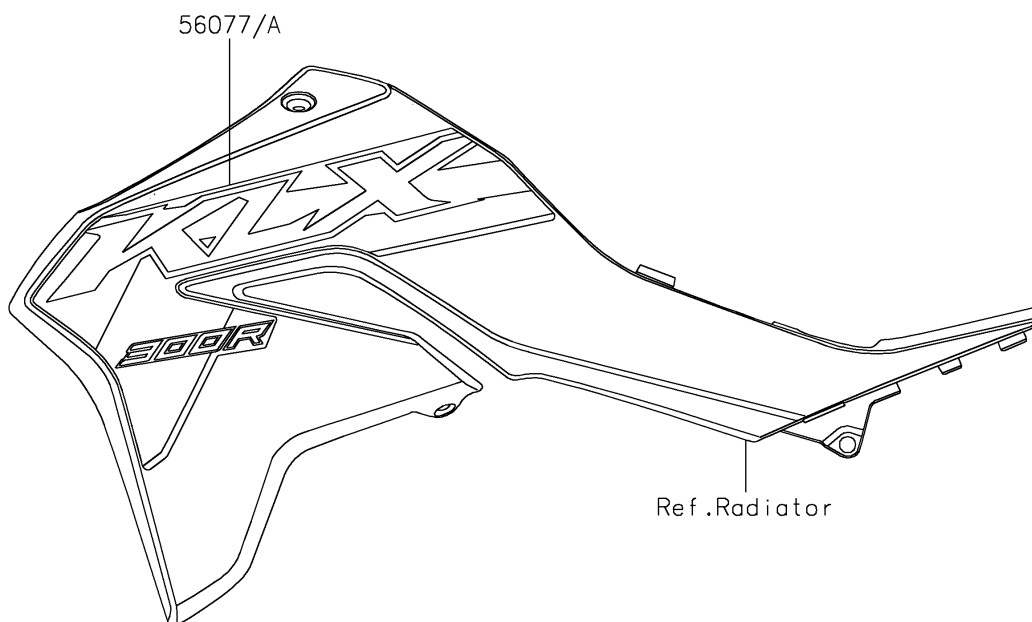

2026 KLX[®] 300R

PARTS DIAGRAM

Decals(White)(CTFNN/CTFNL)

F2861E

2026 KLX[®] 300R

PARTS LIST

Decals(White)(CTFNN/CTFNL)

ITEM NAME	PART NUMBER	QUANTITY
MARK,KAWASAKI (Ref # 56054)	56054-2939	1
PATTERN,SHROUD,LH (Ref # 56077)	56077-3966	1
PATTERN,SHROUD,RH (Ref # 56077A)	56077-3967	1