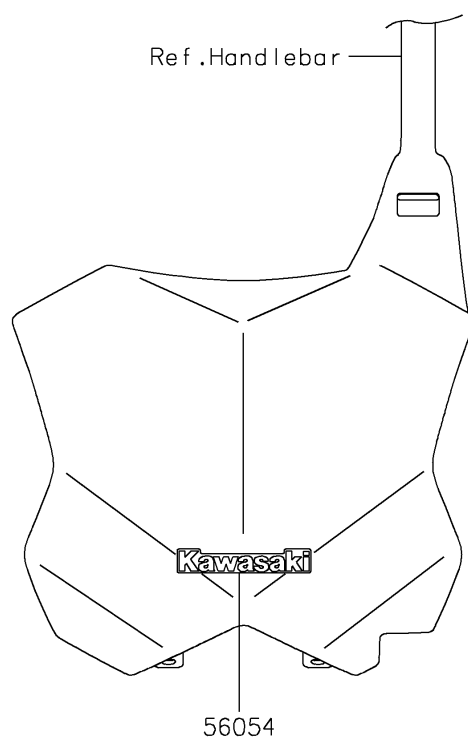

2026 KLX[®] 300R

PARTS DIAGRAM

Decals(White)(CTFNN/CTFNL)

F2861E

2026 KLX[®] 300R

PARTS LIST

Decals(White)(CTFNN/CTFNL)

ITEM NAME	PART NUMBER	QUANTITY
MARK,KAWASAKI (Ref # 56054)	56054-2939	1
PATTERN,SHROUD,LH (Ref # 56077)	56077-3966	1
PATTERN,SHROUD,RH (Ref # 56077A)	56077-3967	1