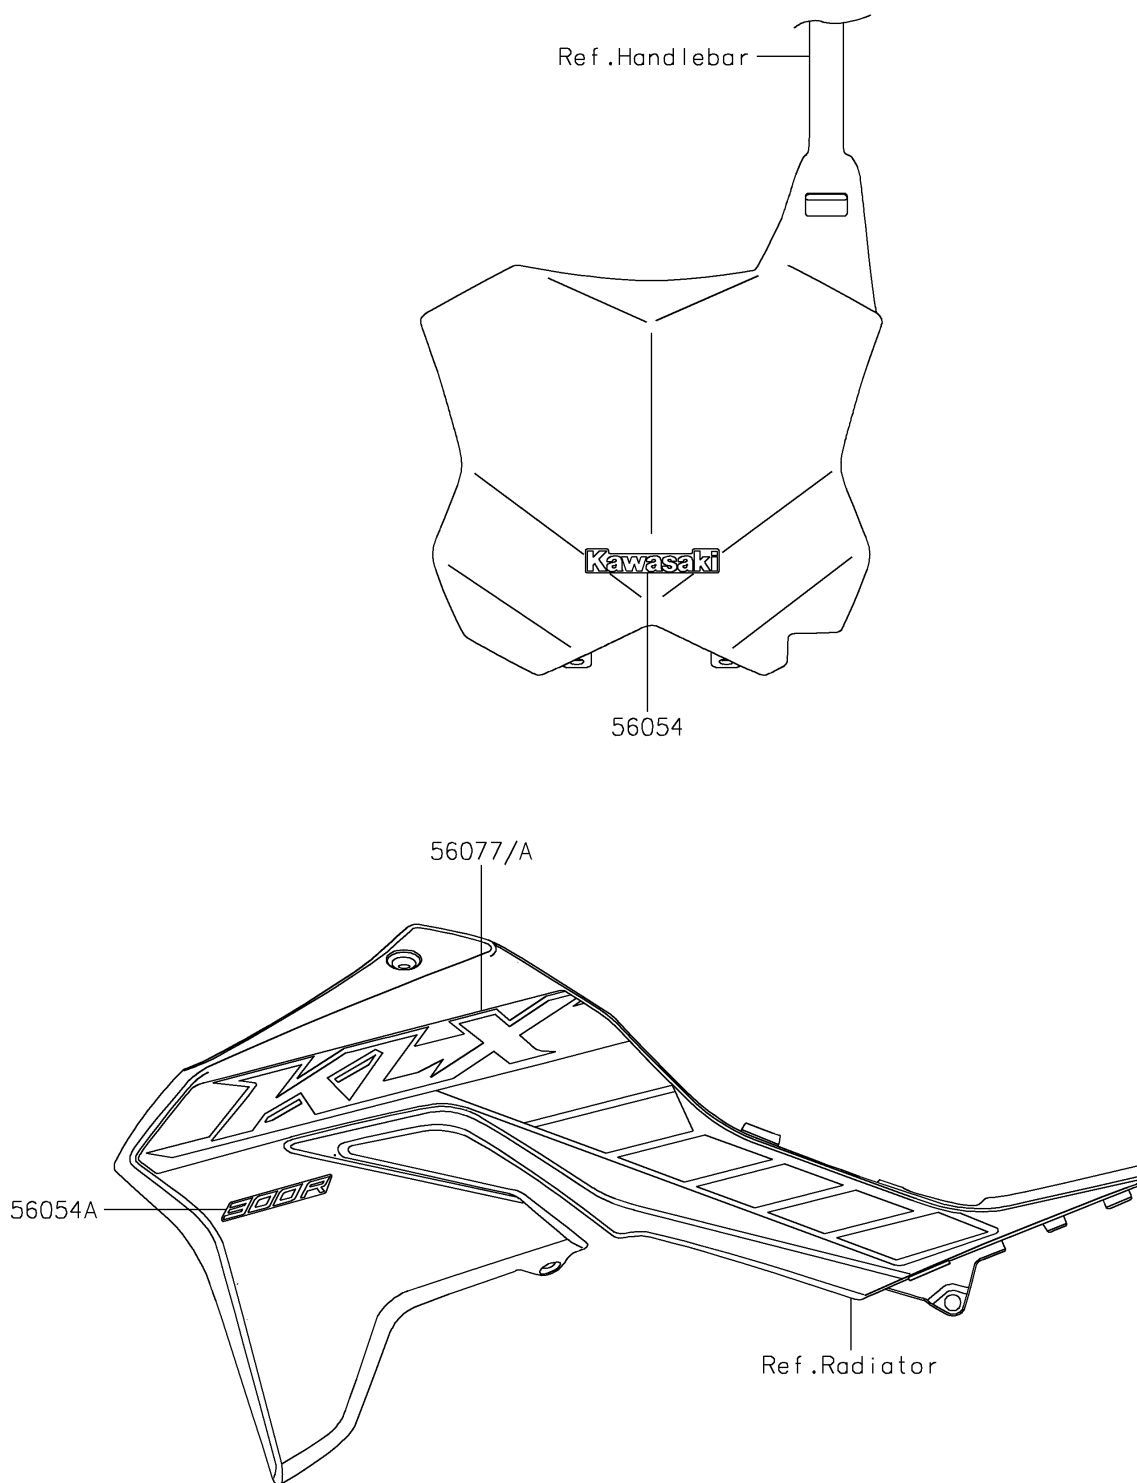

2026 KLX300R

PARTS DIAGRAM

Decals(Green)(CSFNN/CSFNL)

F2861D

2026 KLX300R

PARTS LIST

Decals(Green)(CSFNN/CSFNL)

ITEM NAME	PART NUMBER	QUANTITY
MARK,KAWASAKI (Ref # 56054)	56054-2939	1
MARK,SHROUD,300R (Ref # 56054A)	56054-4241	2
PATTERN,SHROUD,LH (Ref # 56077)	56077-1914	1
PATTERN,SHROUD,RH (Ref # 56077A)	56077-1915	1