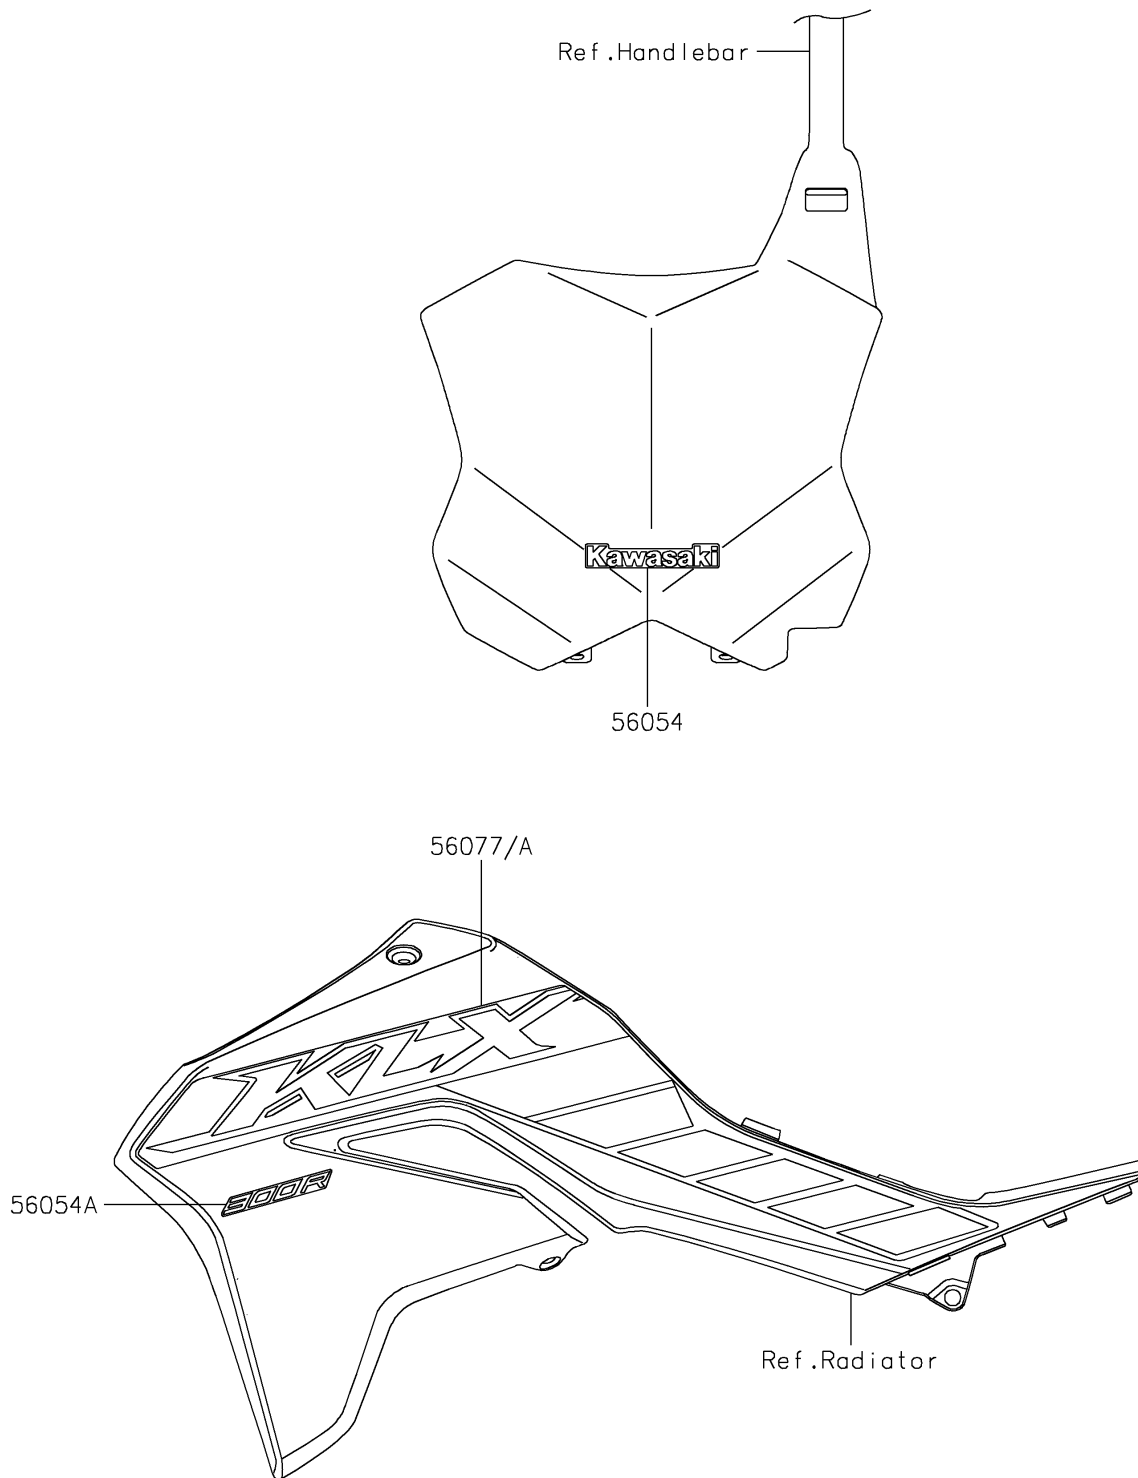

2026 KLX[®] 300R

PARTS DIAGRAM

Decals(Green)(CSFNN/CSFNL)

F2861D

2026 KLX[®] 300R

PARTS LIST

Decals(Green)(CSFNN/CSFNL)

ITEM NAME	PART NUMBER	QUANTITY
MARK,KAWASAKI (Ref # 56054)	56054-2939	1
MARK,SHROUD,300R (Ref # 56054A)	56054-4241	2
PATTERN,SHROUD,LH (Ref # 56077)	56077-1914	1
PATTERN,SHROUD,RH (Ref # 56077A)	56077-1915	1