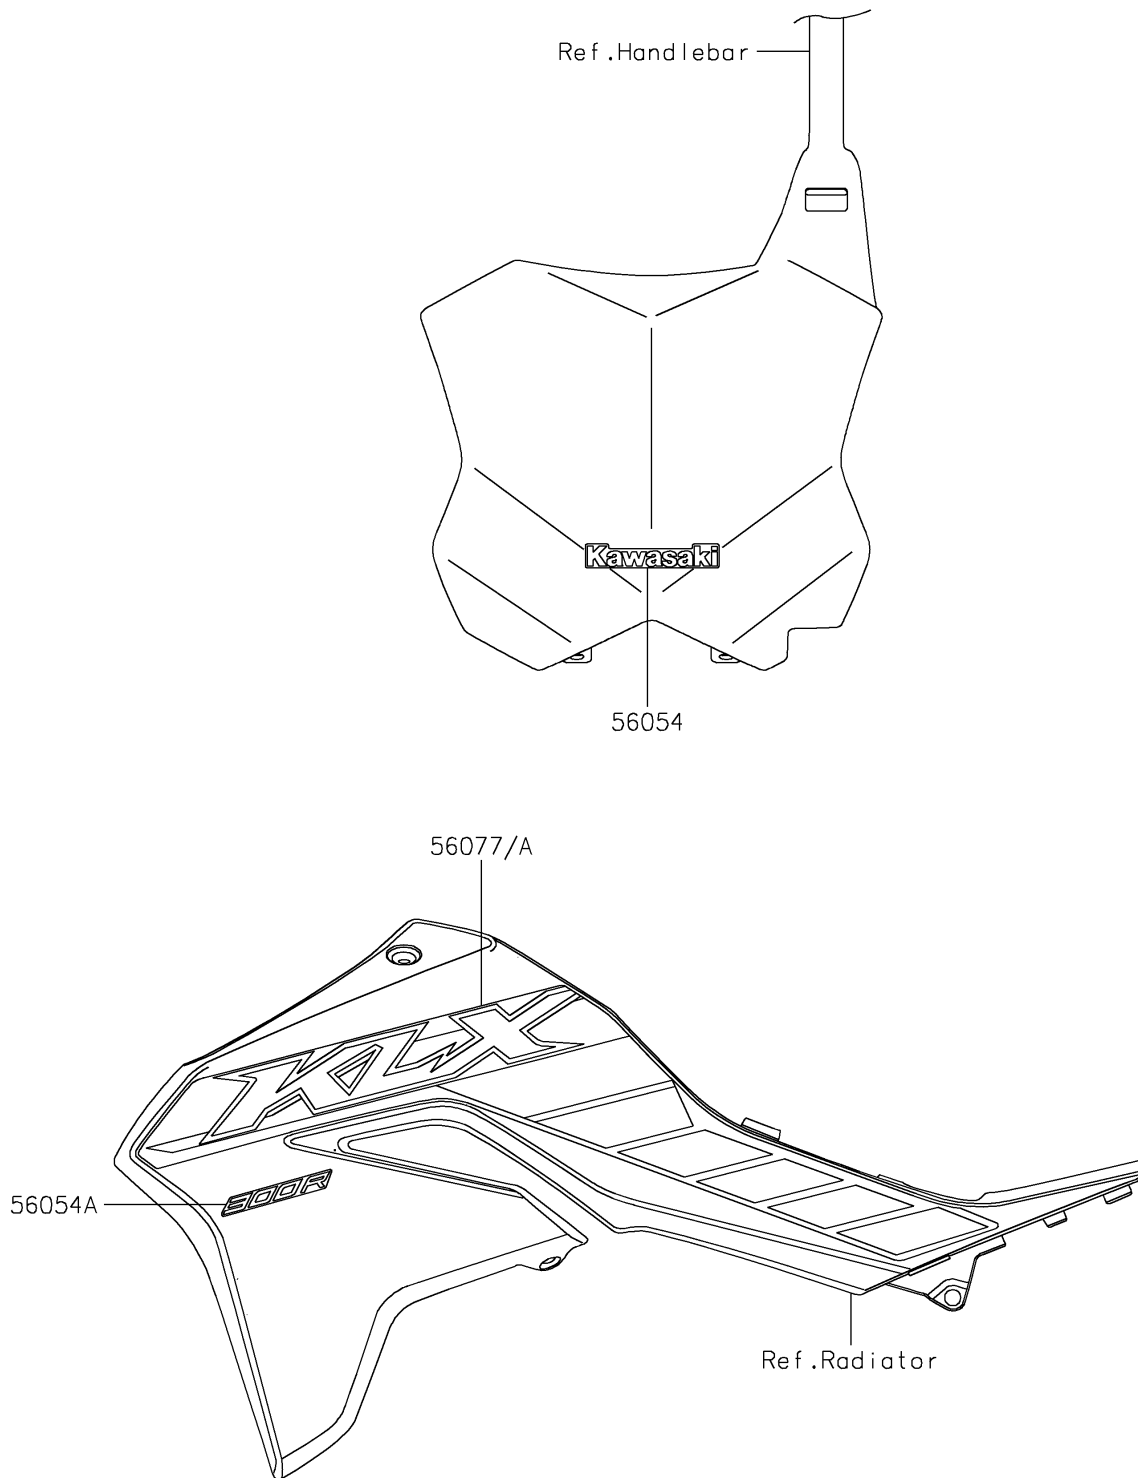

2026 KLX[®] 300R

PARTS DIAGRAM

Decals(Gray)(CSFNN/CSFNL)

F2861C

2026 KLX[®] 300R

PARTS LIST

Decals(Gray)(CSFNN/CSFNL)

Kawasaki

Let the Good Times Roll[®]

ITEM NAME

PART NUMBER

QUANTITY
