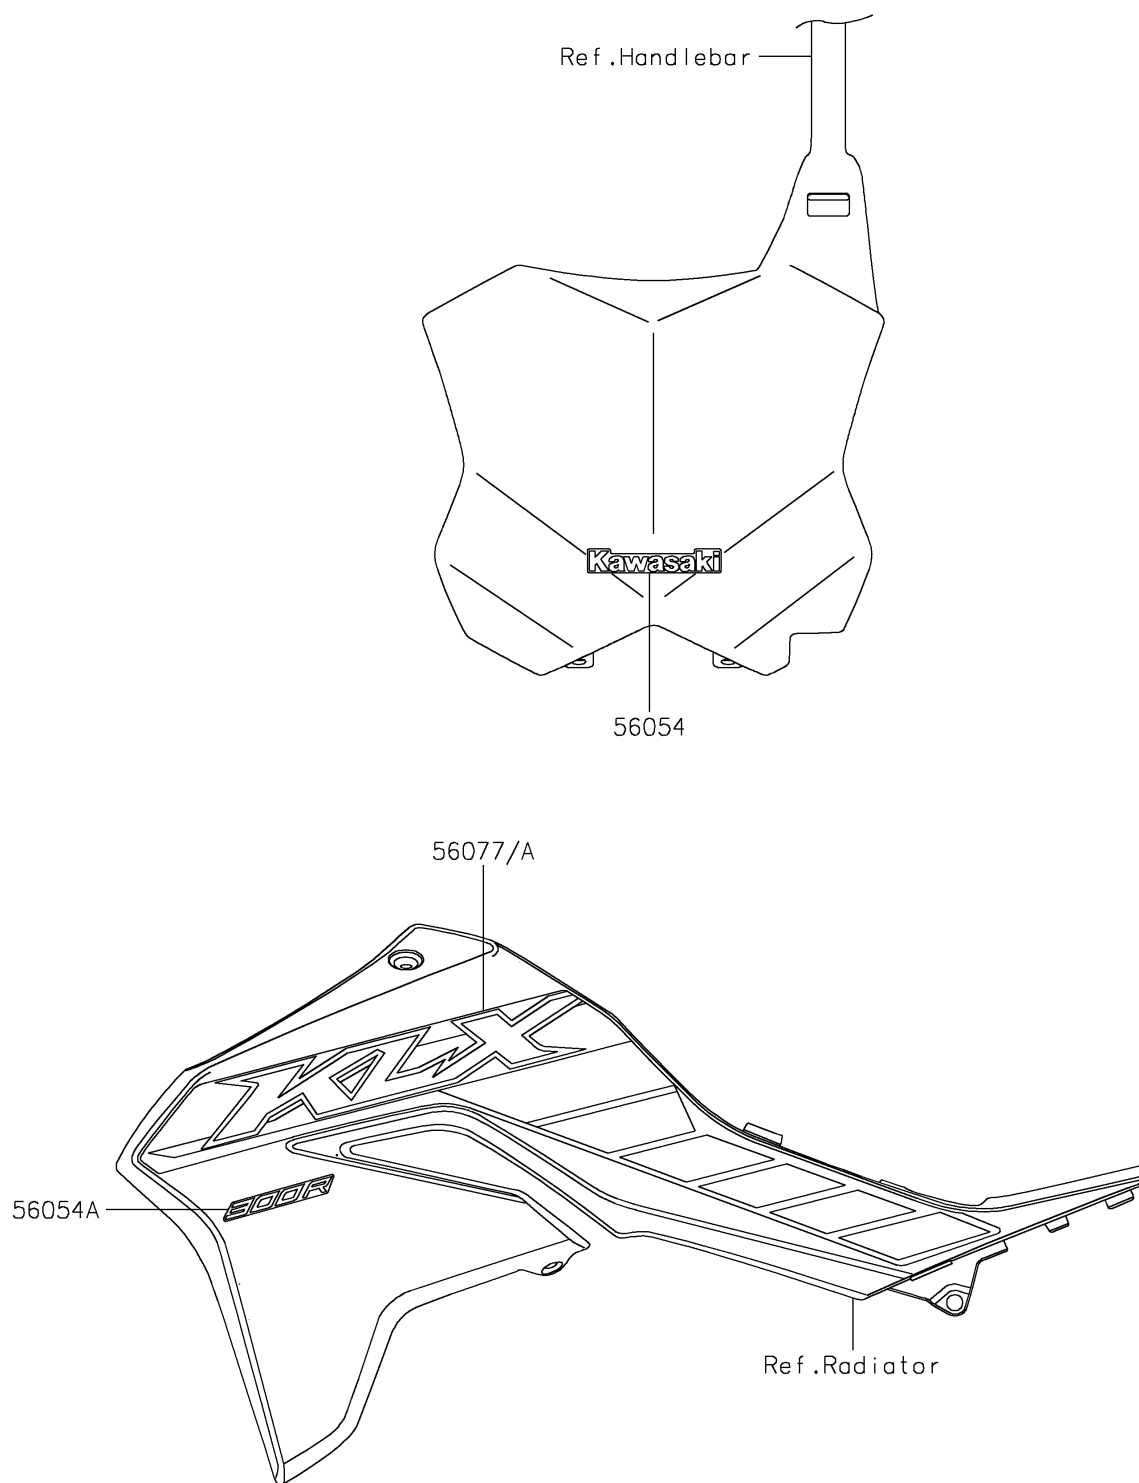

2026 KLX300R

PARTS DIAGRAM

Decals(Gray)(CSFNN/CSFNL)

F2861C

2026 KLX300R

PARTS LIST

Decals(Gray)(CSFNN/CSFNL)

ITEM NAME	PART NUMBER	QUANTITY
MARK,KAWASAKI (Ref # 56054)	56054-4047	1
MARK,SHROUD,300R (Ref # 56054A)	56054-4242	2
PATTERN,SHROUD,LH (Ref # 56077)	56077-1916	1
PATTERN,SHROUD,RH (Ref # 56077A)	56077-1917	1