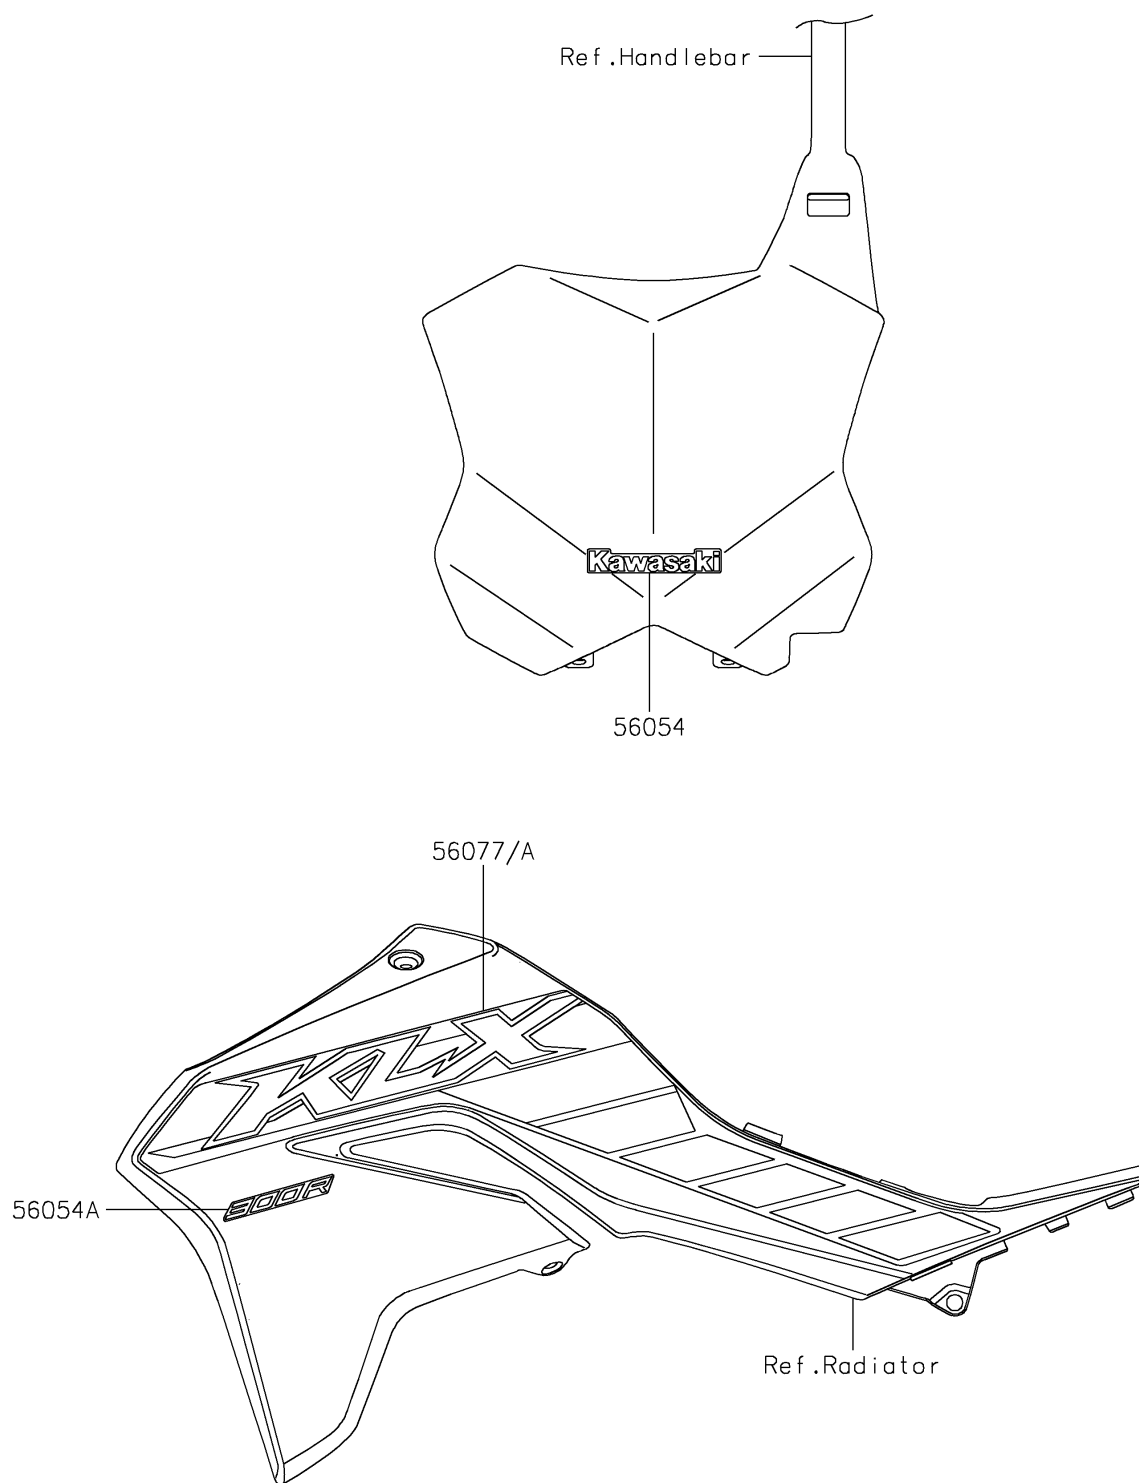

2026 KLX300R

PARTS DIAGRAM

Decals(Gray)(CSFNN/CSFNL)

F2861C

2026 KLX300R

PARTS LIST

Decals(Gray)(CSFNN/CSFNL)

Kawasaki

Let the Good Times Roll®

ITEM NAME

PART NUMBER

QUANTITY
