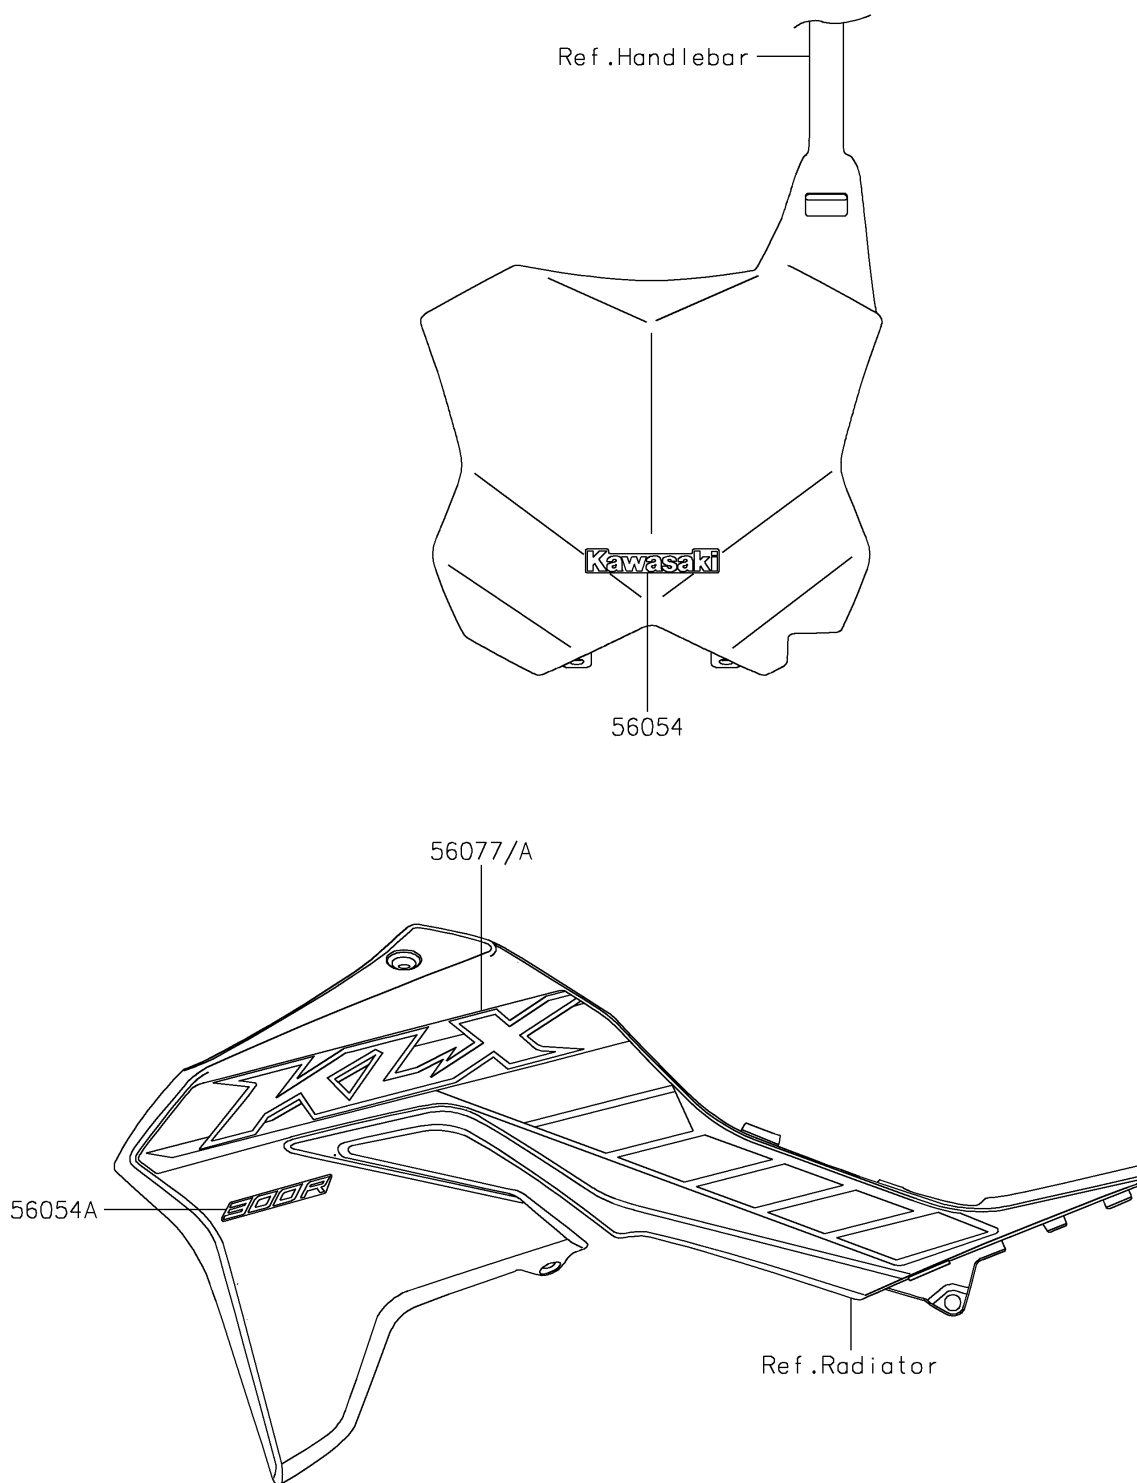

2026 KLX[®] 300R

PARTS DIAGRAM

Decals(Gray)(CSFNN/CSFNL)

F2861C

2026 KLX[®] 300R

PARTS LIST

Decals(Gray)(CSFNN/CSFNL)

| ITEM NAME | PART NUMBER | QUANTITY |
|----------------------------------|-------------|----------|
| MARK,KAWASAKI (Ref # 56054) | 56054-4047 | 1 |
| MARK,SHROUD,300R (Ref # 56054A) | 56054-4242 | 2 |
| PATTERN,SHROUD,LH (Ref # 56077) | 56077-1916 | 1 |
| PATTERN,SHROUD,RH (Ref # 56077A) | 56077-1917 | 1 |