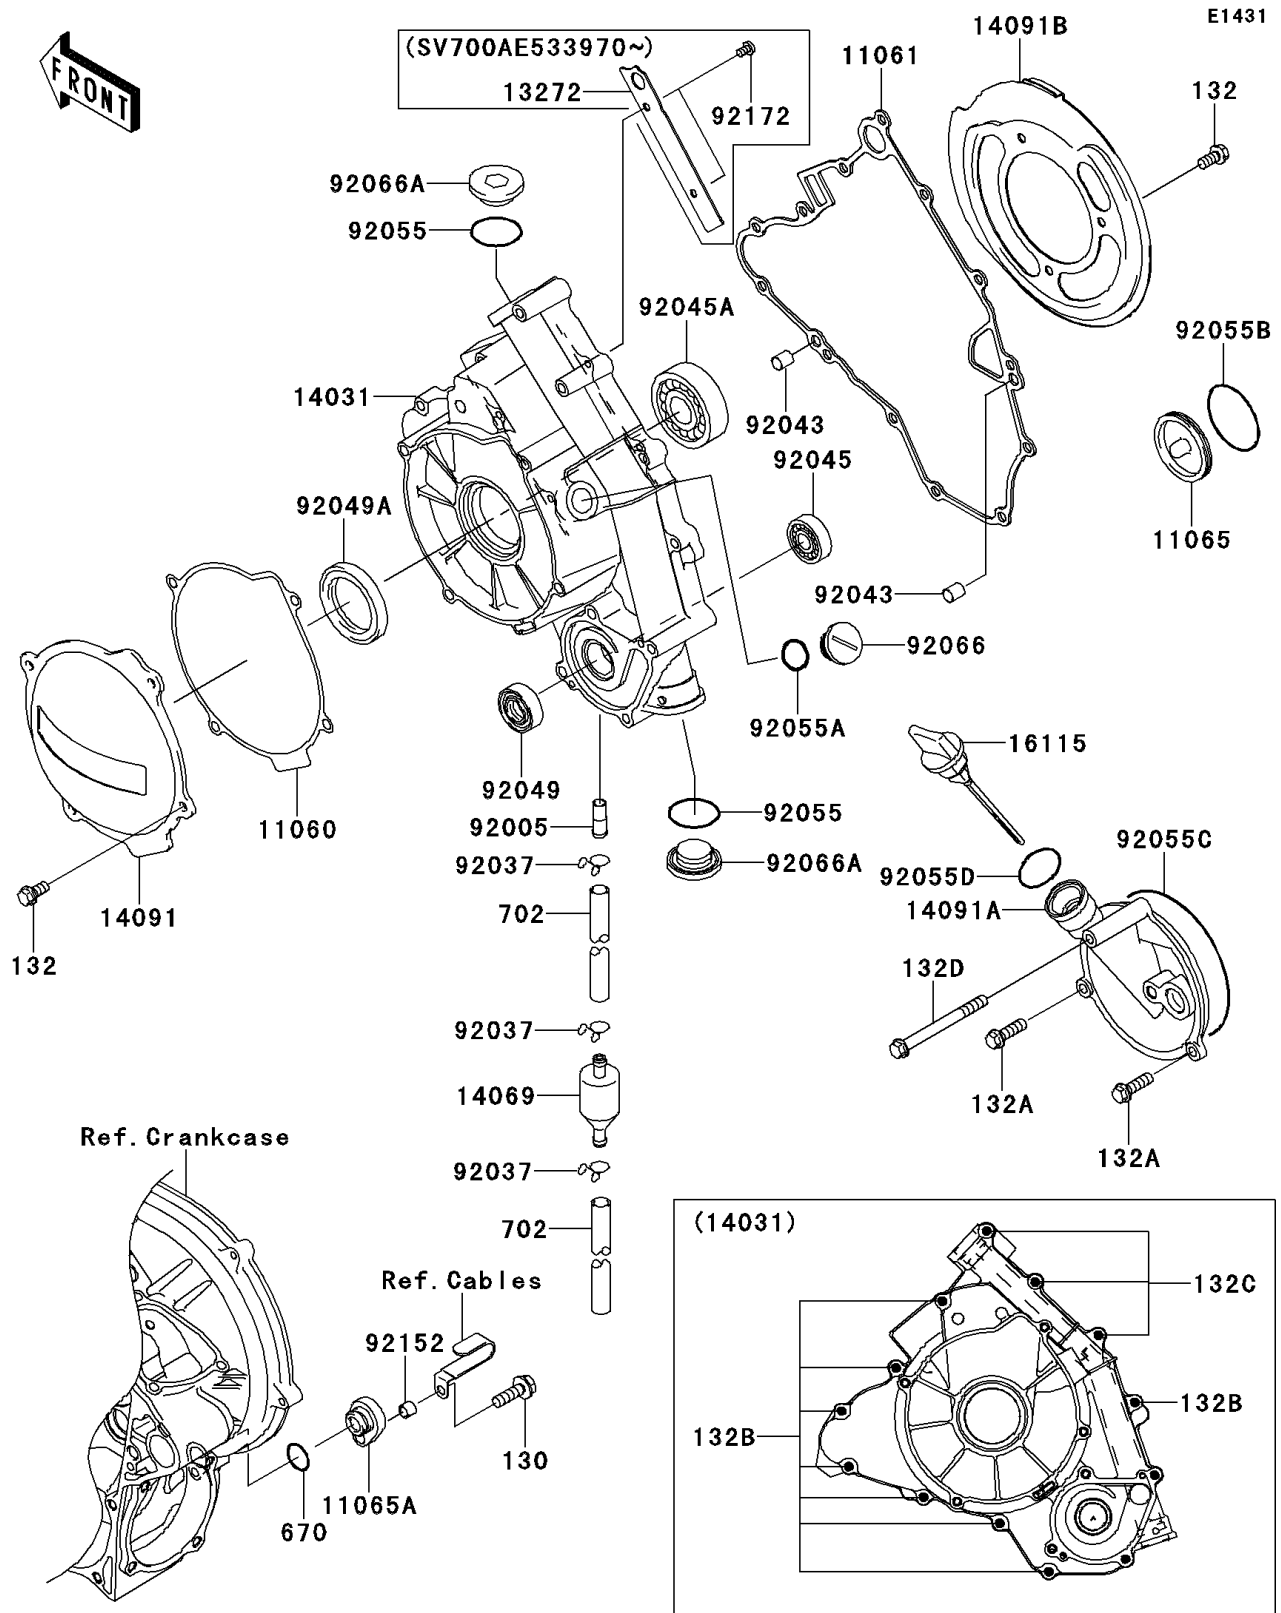

2009 KFX[®]700

PARTS DIAGRAM

Engine Cover(s)

2009 KFX[®]700

PARTS LIST

Engine Cover(s)

Kawasaki

Let the Good Times Roll[®]

ITEM NAME

PART NUMBER

QUANTITY
