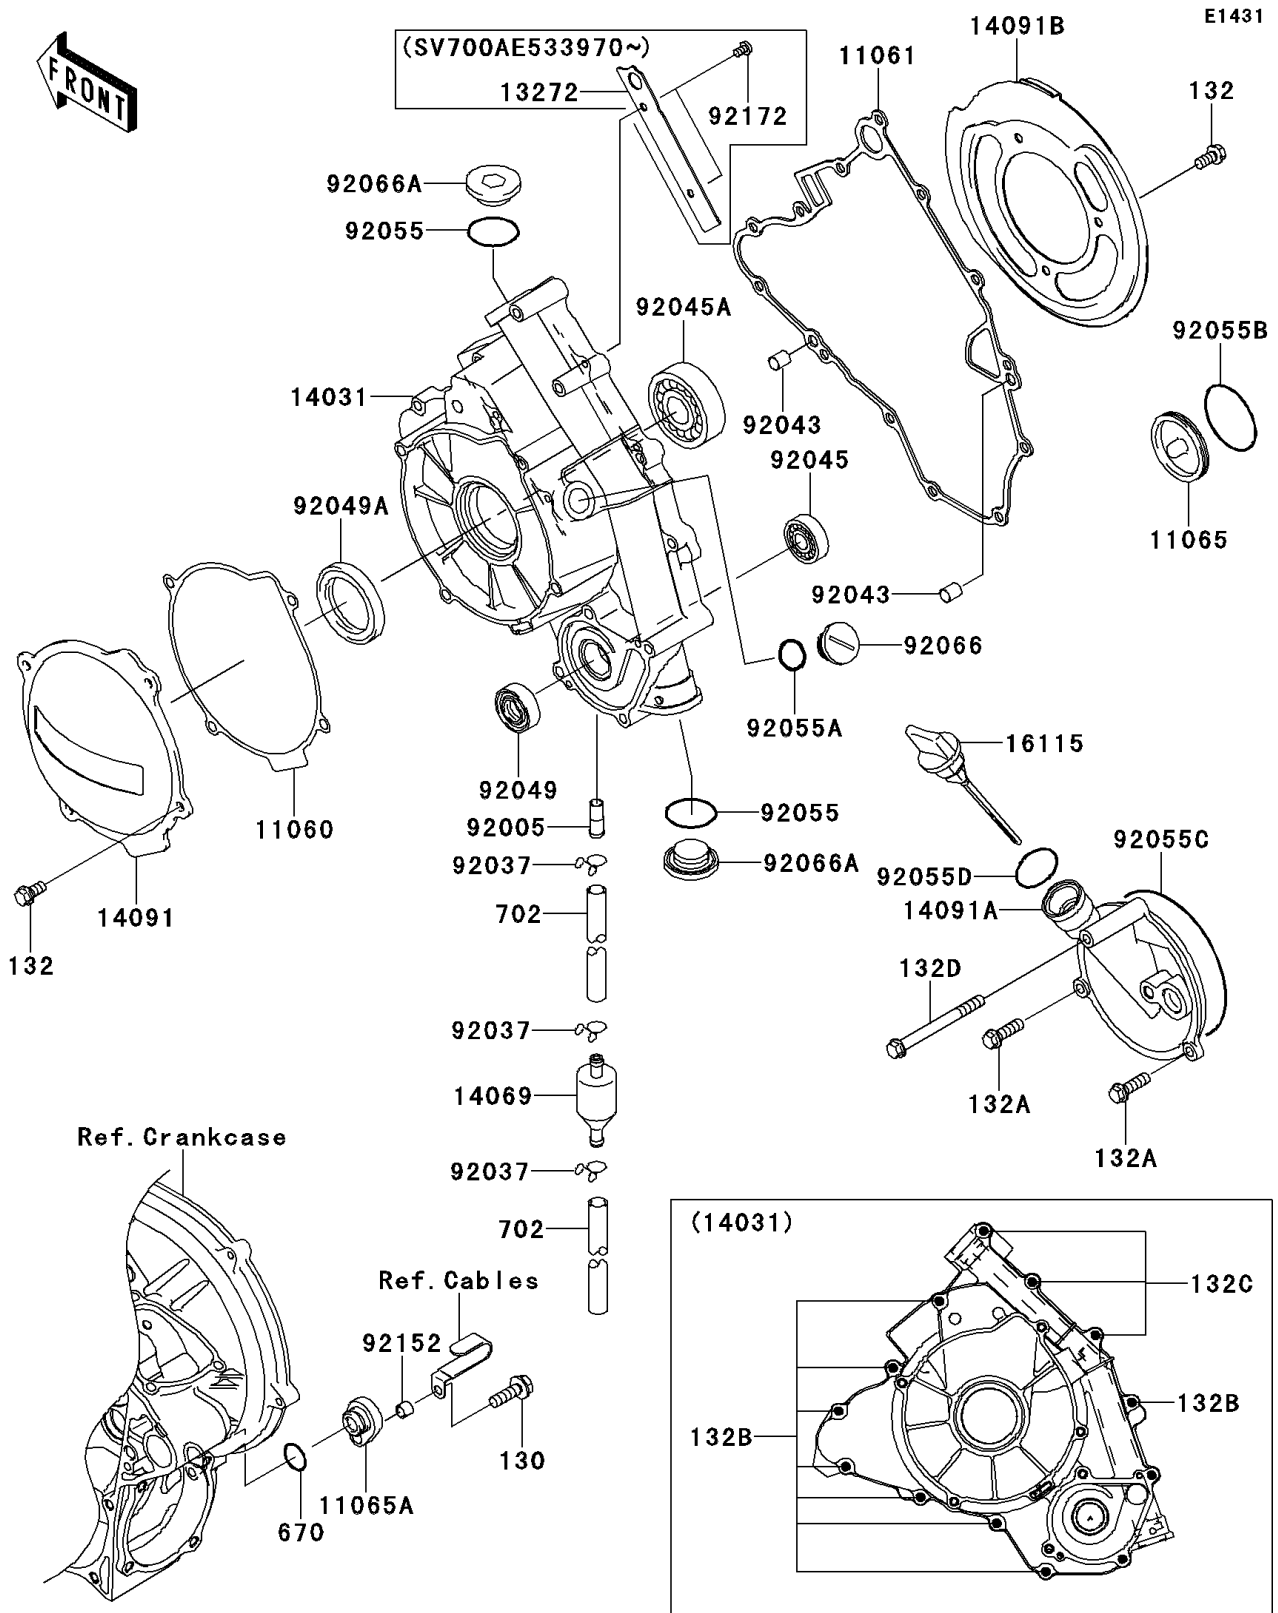

2008 KFX[®]700

PARTS DIAGRAM

Engine Cover(s)

2008 KFX[®]700

PARTS LIST

Engine Cover(s)

Kawasaki

Let the Good Times Roll[®]

ITEM NAME

PART NUMBER

QUANTITY
