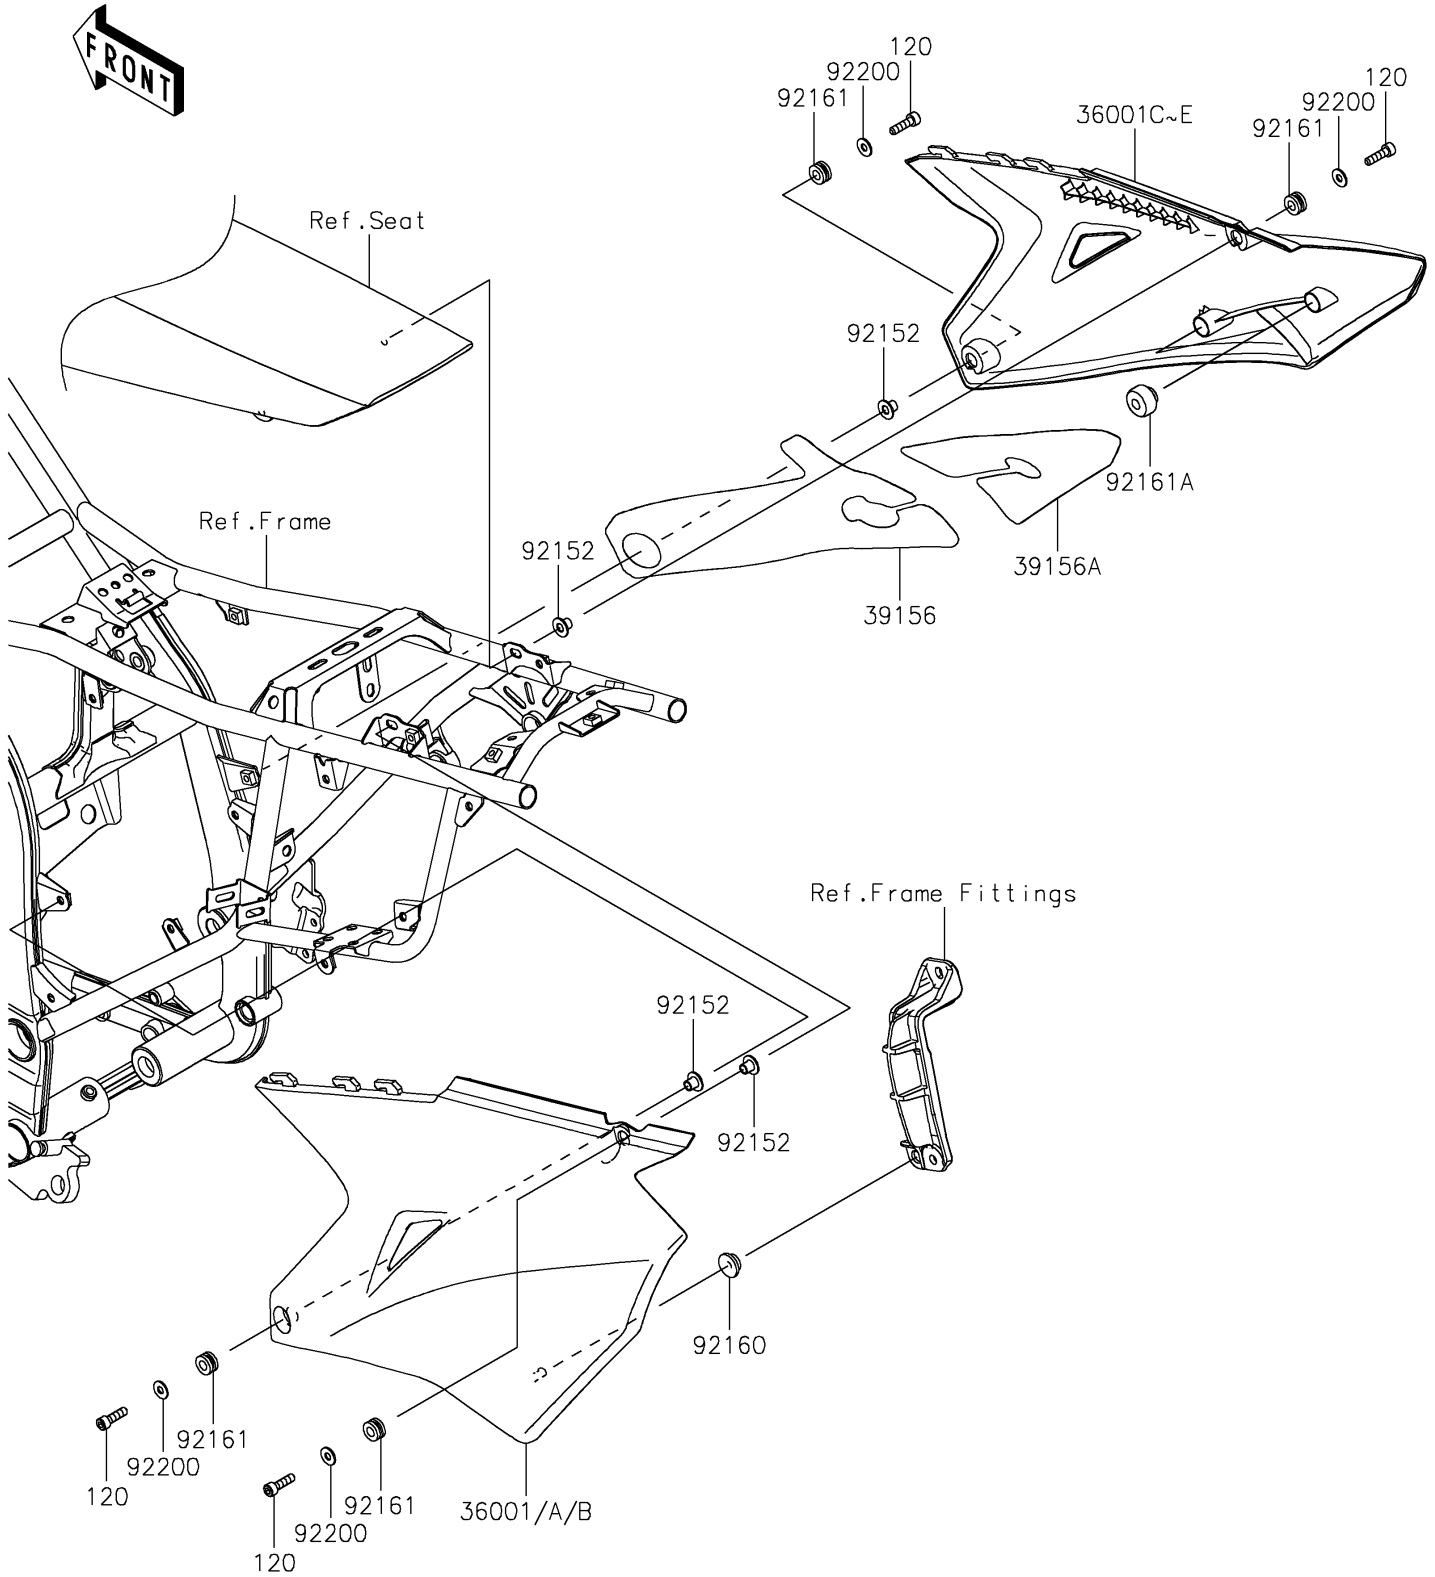

2026 KLX300R

PARTS DIAGRAM

Side Covers

F2611

2026 KLX300R

PARTS LIST

Side Covers

ITEM NAME	PART NUMBER	QUANTITY
COVER-SIDE,LH,B.WHITE (Ref # 36001)	36001-0682-266	1
COVER-SIDE,LH,L.GREEN (Ref # 36001A)	36001-0682-290	1
COVER-SIDE,LH,B.GRAY (Ref # 36001B)	36001-0682-67A	1
COVER-SIDE,RH,B.WHITE (Ref # 36001C)	36001-0683-266	1
COVER-SIDE,RH,L.GREEN (Ref # 36001D)	36001-0683-290	1
COVER-SIDE,RH,B.GRAY (Ref # 36001E)	36001-0683-67A	1
PAD,COVER-SIDE,RH,FR (Ref # 39156)	39156-2458	1
PAD,COVER-SIDE,RH,RR (Ref # 39156A)	39156-2459	1
COLLAR,6.3X8.3X9.2 (Ref # 92152)	92152-1671	4
DAMPER (Ref # 92160)	92160-1613	1
DAMPER,8X16X8.6 (Ref # 92161)	92161-0685	4
DAMPER (Ref # 92161A)	92161-1783	2
WASHER,6.2X15X1.2 (Ref # 92200)	92200-1762	4
BOLT-SOCKET,6X25 (Ref # 120)	120CC0625	4