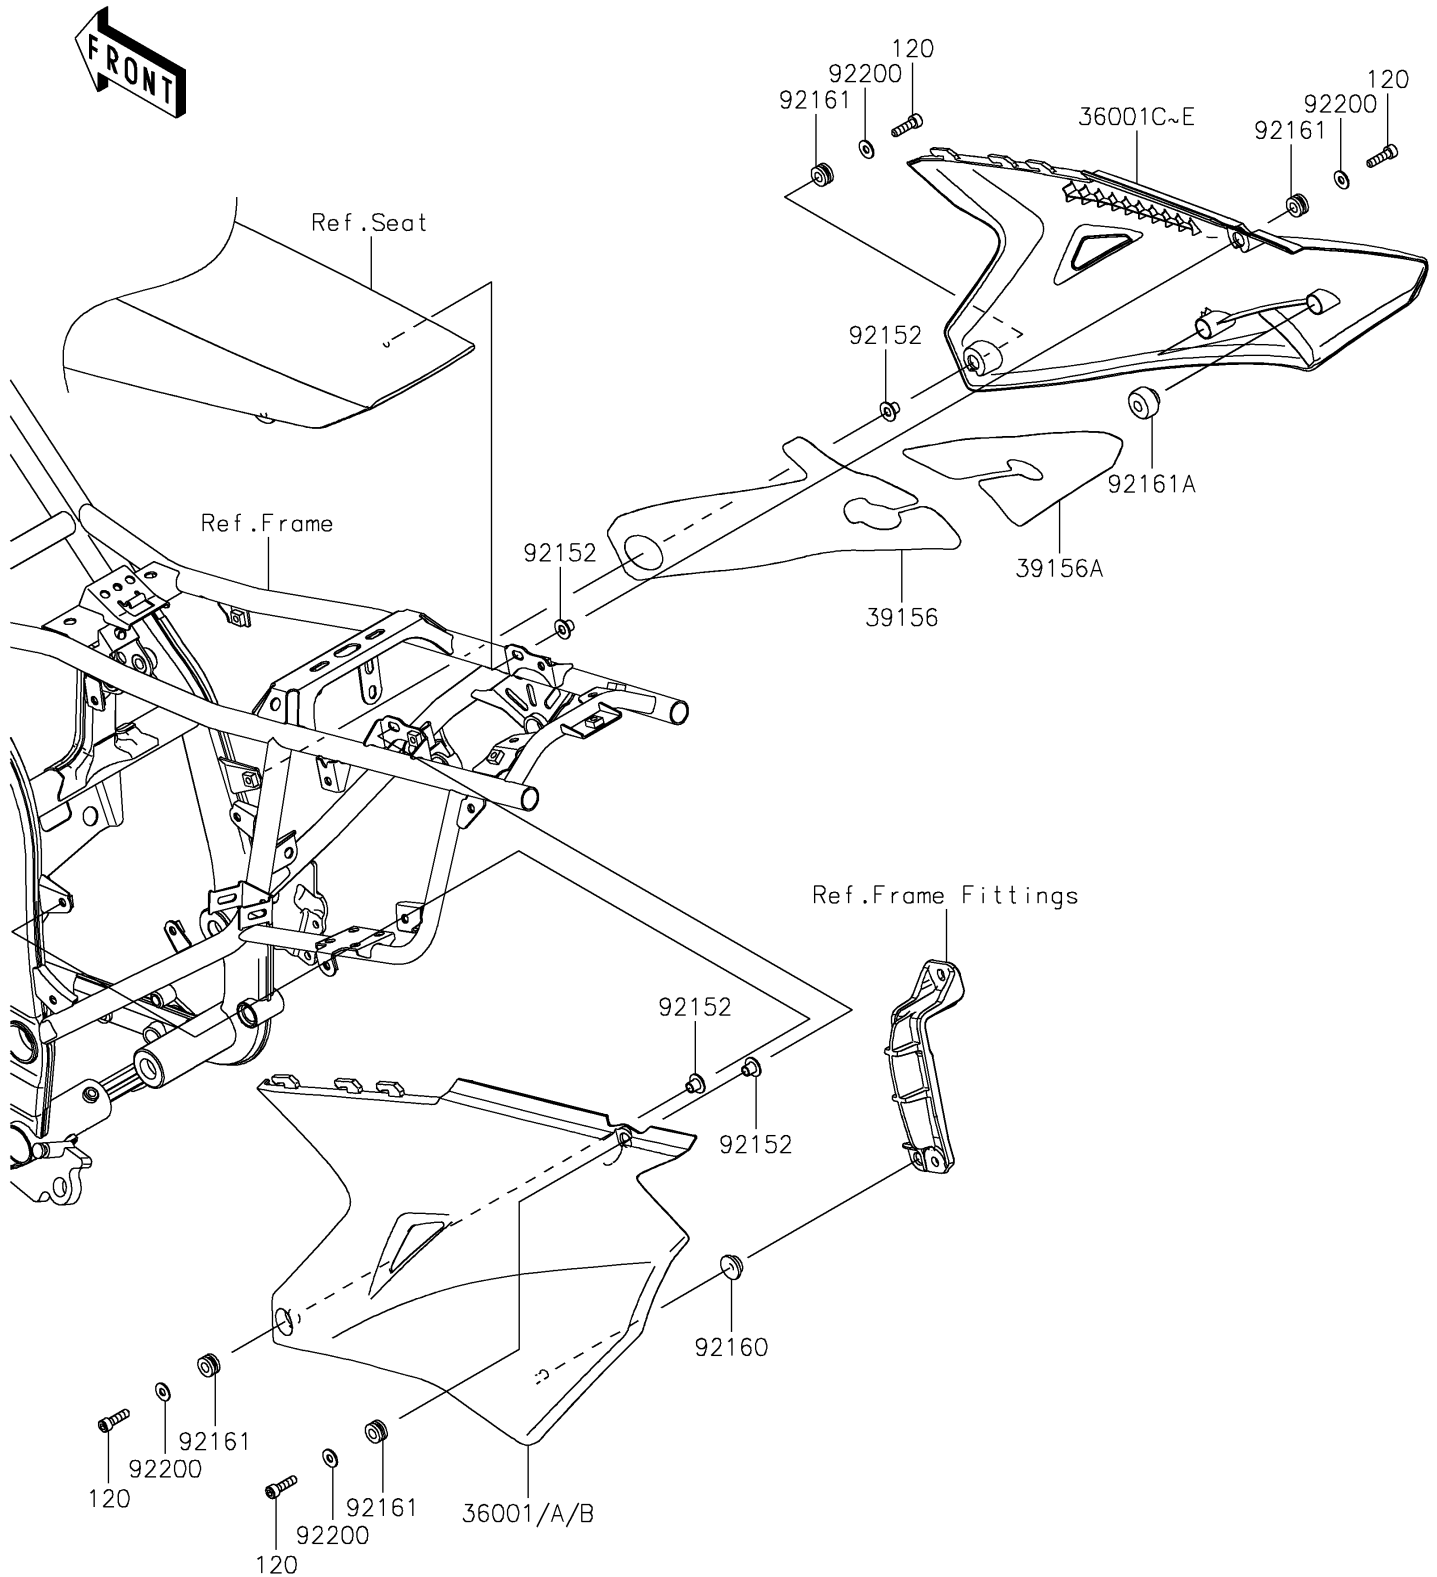

2026 KLX[®] 300R

PARTS DIAGRAM

Side Covers

F2611

2026 KLX® 300R

PARTS LIST

Side Covers

ITEM NAME	PART NUMBER	QUANTITY
COVER-SIDE,LH,B.WHITE (Ref # 36001)	36001-0682-266	1
COVER-SIDE,LH,L.GREEN (Ref # 36001A)	36001-0682-290	1
COVER-SIDE,LH,B.GRAY (Ref # 36001B)	36001-0682-67A	1
COVER-SIDE,RH,B.WHITE (Ref # 36001C)	36001-0683-266	1
COVER-SIDE,RH,L.GREEN (Ref # 36001D)	36001-0683-290	1
COVER-SIDE,RH,B.GRAY (Ref # 36001E)	36001-0683-67A	1
PAD,COVER-SIDE,RH,FR (Ref # 39156)	39156-2458	1
PAD,COVER-SIDE,RH,RR (Ref # 39156A)	39156-2459	1
COLLAR,6.3X8.3X9.2 (Ref # 92152)	92152-1671	4
DAMPER (Ref # 92160)	92160-1613	1
DAMPER,8X16X8.6 (Ref # 92161)	92161-0685	4
DAMPER (Ref # 92161A)	92161-1783	2
WASHER,6.2X15X1.2 (Ref # 92200)	92200-1762	4
BOLT-SOCKET,6X25 (Ref # 120)	120CC0625	4