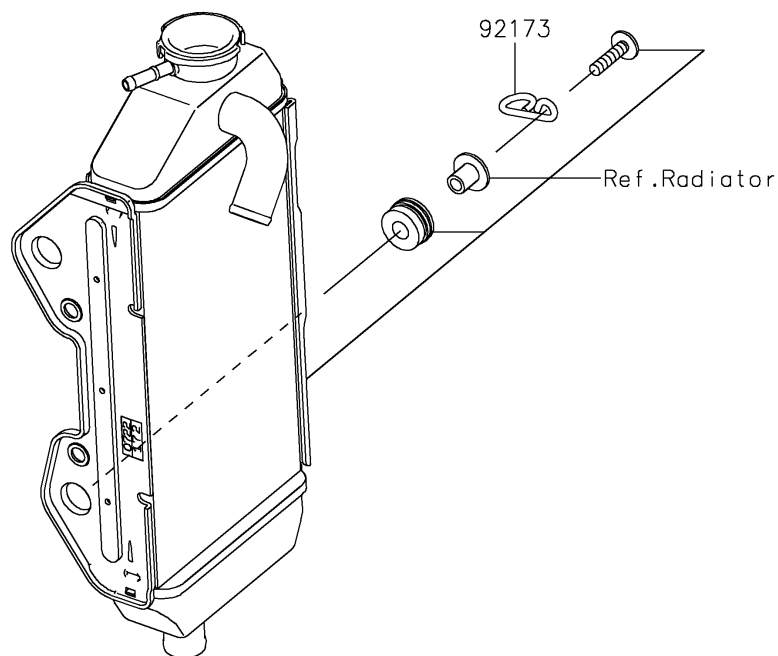

2026 KLX[®] 300R

PARTS DIAGRAM

Cables

Kawasaki

Let the Good Times Roll[®]

F2540

2026 KLX[®] 300R

PARTS LIST

Cables

ITEM NAME	PART NUMBER	QUANTITY
CABLE-CLUTCH (Ref # 54011)	54011-0651	1
CABLE-THROTTLE (Ref # 54012)	54012-0711	1
CLAMP,CLUTCH CABLE (Ref # 92173)	92173-2205	1