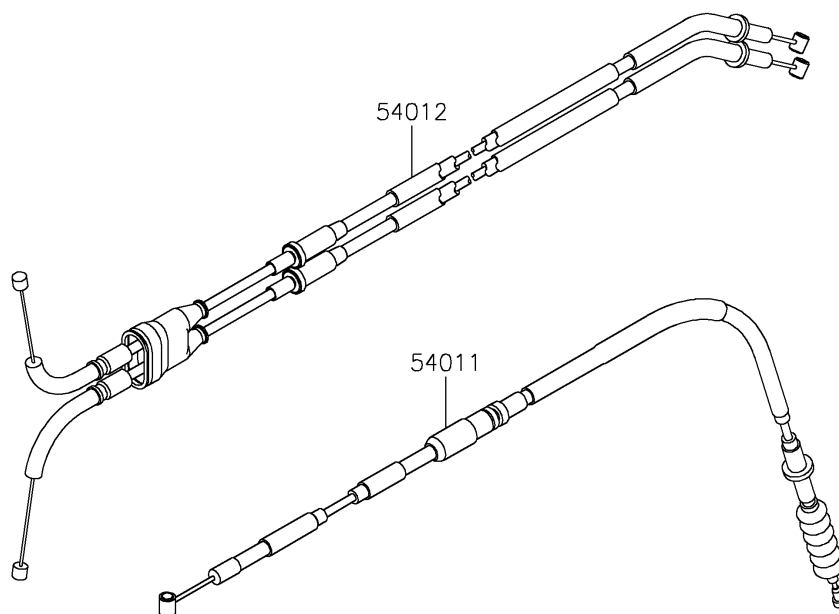

2026 KLX[®] 300R

PARTS DIAGRAM

Cables

Kawasaki

Let the Good Times Roll[®]

F2540

2026 KLX[®] 300R

PARTS LIST

Cables

ITEM NAME	PART NUMBER	QUANTITY
CABLE-CLUTCH (Ref # 54011)	54011-0651	1
CABLE-THROTTLE (Ref # 54012)	54012-0711	1
CLAMP,CLUTCH CABLE (Ref # 92173)	92173-2205	1