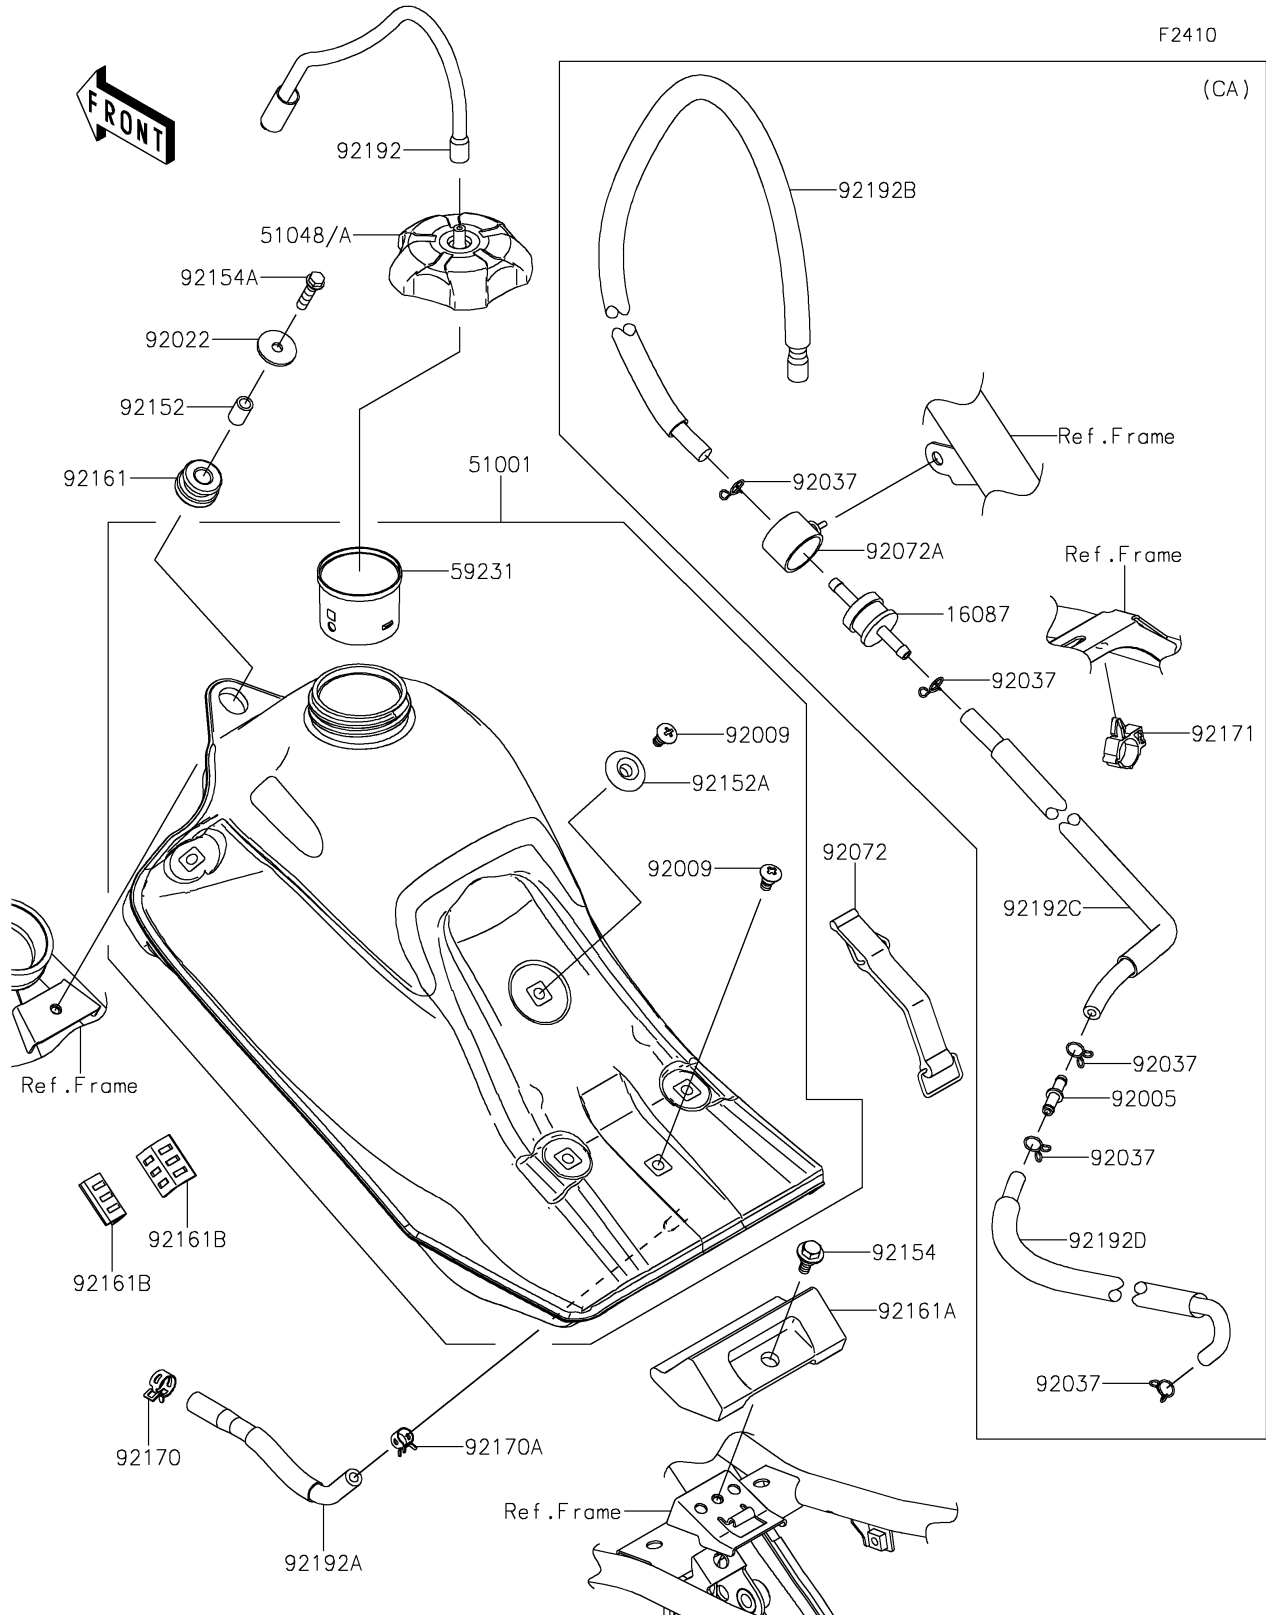

2026 KLX[®] 300R

PARTS DIAGRAM

Fuel Tank

2026 KLX[®] 300R

PARTS LIST

Fuel Tank

ITEM NAME	PART NUMBER	QUANTITY
TANK-COMP-FUEL (Ref # 51001)	51001-0887	1
FILLER (Ref # 59231)	59231-0745	1
SCREW,6MM (Ref # 92009)	92009-1971	2
WASHER,6.5X24X2 (Ref # 92022)	92022-1690	1
BAND,FUEL TANK (Ref # 92072)	92072-0835	1
COLLAR,6.8X10X16 (Ref # 92152)	92152-1552	1
COLLAR (Ref # 92152A)	92152-2589	1
BOLT,FLANGED,6X16 (Ref # 92154)	92154-0385	1
BOLT,FLANGED,6X25 (Ref # 92154A)	92154-0520	1
DAMPER,FUEL TANK,FR (Ref # 92161)	92161-1914	1
DAMPER (Ref # 92161A)	92161-2199	1
DAMPER (Ref # 92161B)	92161-2220	2
CLAMP (Ref # 92170)	92170-1492	1
CLAMP (Ref # 92170A)	92170-1493	1
TUBE,FUEL TANK-FUEL PUMP (Ref # 92192A)	92192-1960	1