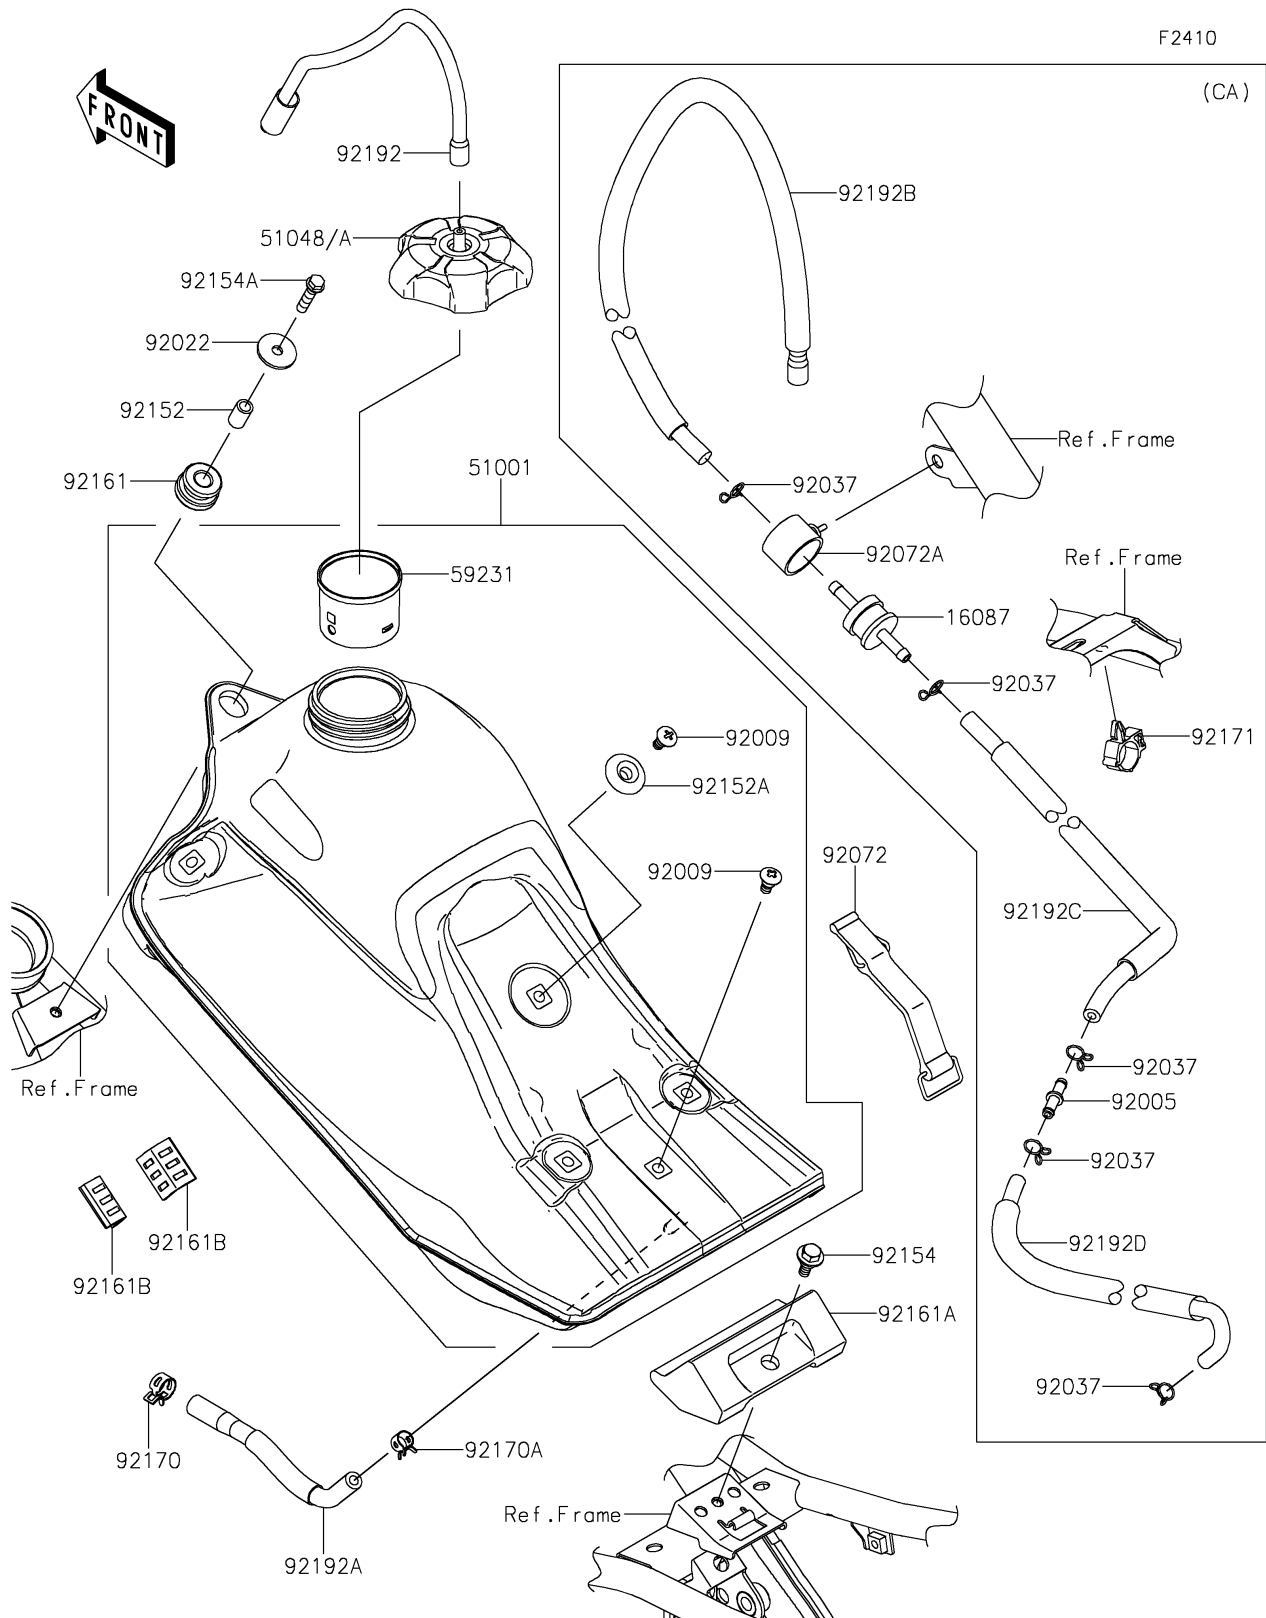

2026 KLX300R

PARTS DIAGRAM

Fuel Tank

2026 KLX300R

PARTS LIST

Fuel Tank

Kawasaki

Let the Good Times Roll®

ITEM NAME

PART NUMBER

QUANTITY
