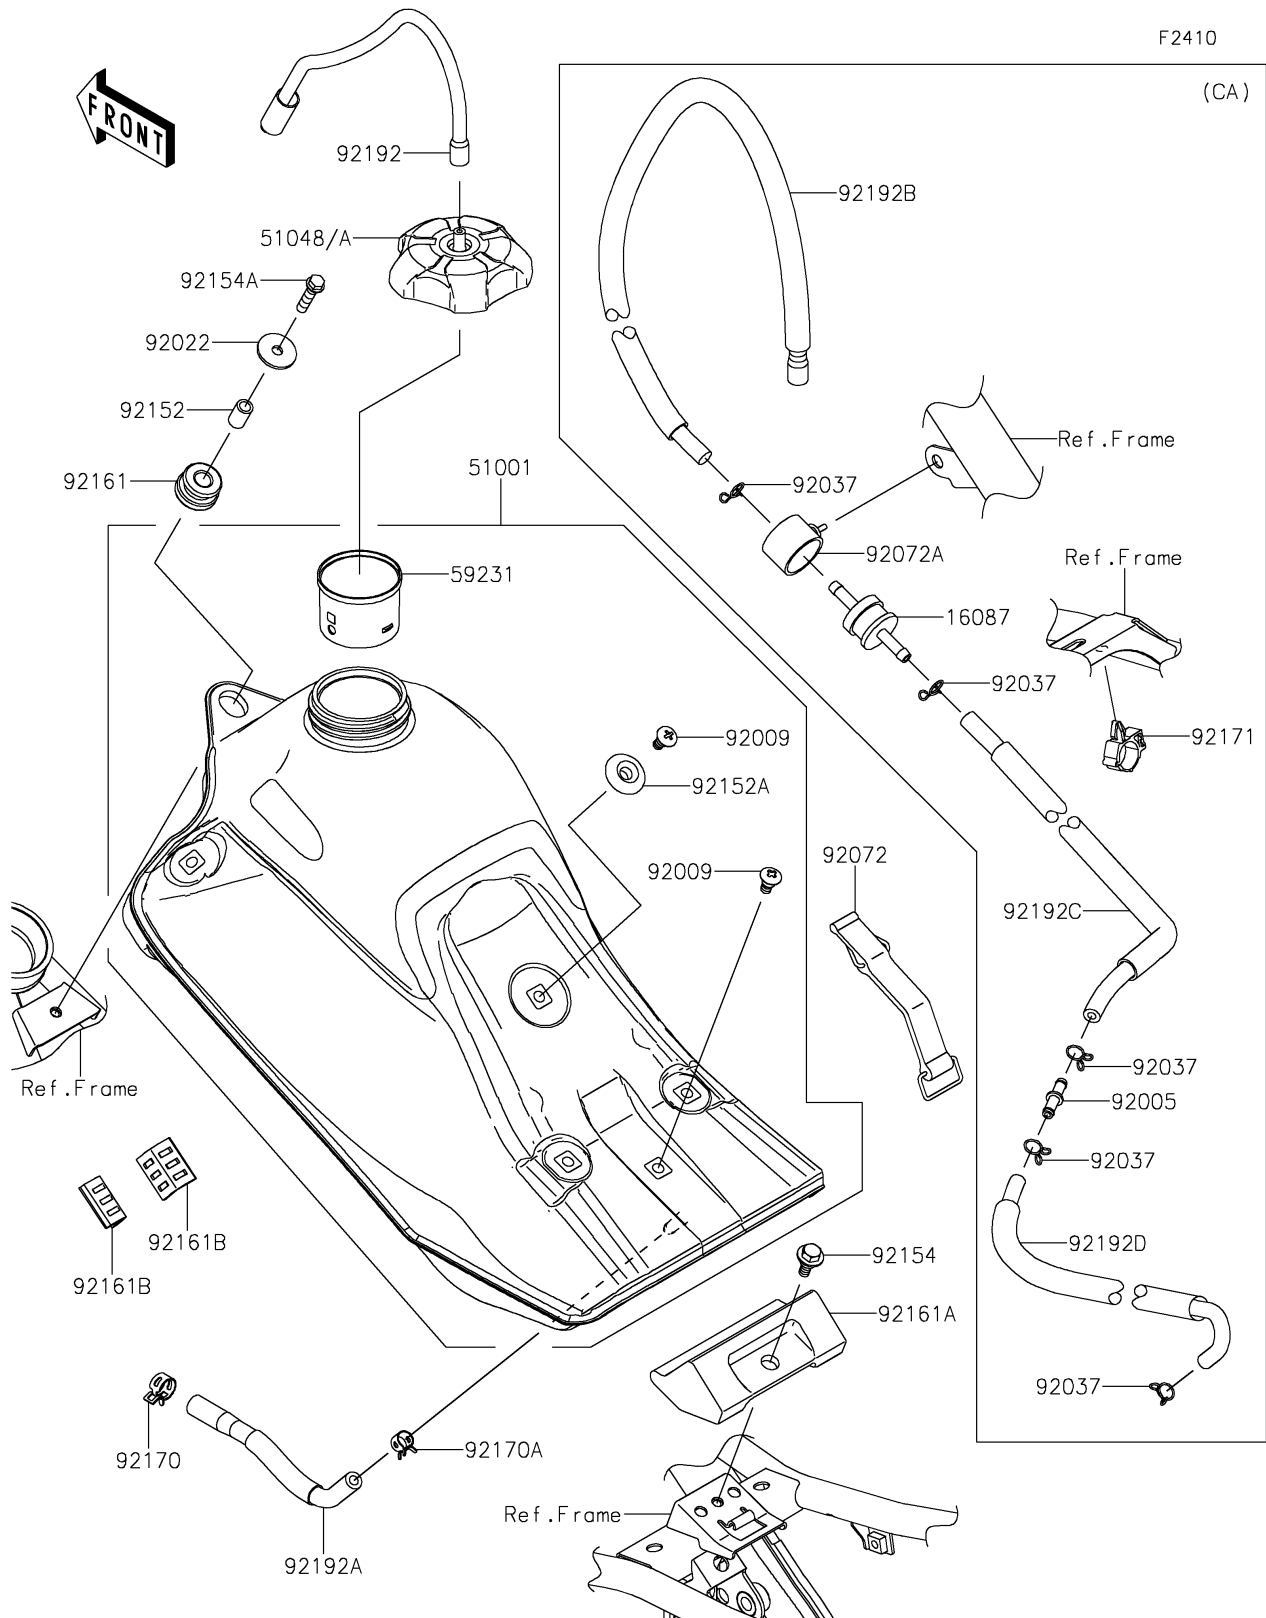

2026 KLX300R

PARTS DIAGRAM

Fuel Tank

2026 KLX300R

PARTS LIST

Fuel Tank

ITEM NAME	PART NUMBER	QUANTITY
TANK-COMP-FUEL (Ref # 51001)	51001-0887	1
FILLER (Ref # 59231)	59231-0745	1
SCREW,6MM (Ref # 92009)	92009-1971	2
WASHER,6.5X24X2 (Ref # 92022)	92022-1690	1
BAND,FUEL TANK (Ref # 92072)	92072-0835	1
COLLAR,6.8X10X16 (Ref # 92152)	92152-1552	1
COLLAR (Ref # 92152A)	92152-2589	1
BOLT,FLANGED,6X16 (Ref # 92154)	92154-0385	1
BOLT,FLANGED,6X25 (Ref # 92154A)	92154-0520	1
DAMPER,FUEL TANK,FR (Ref # 92161)	92161-1914	1
DAMPER (Ref # 92161A)	92161-2199	1
DAMPER (Ref # 92161B)	92161-2220	2
CLAMP (Ref # 92170)	92170-1492	1
CLAMP (Ref # 92170A)	92170-1493	1
TUBE,FUEL TANK-FUEL PUMP (Ref # 92192A)	92192-1960	1