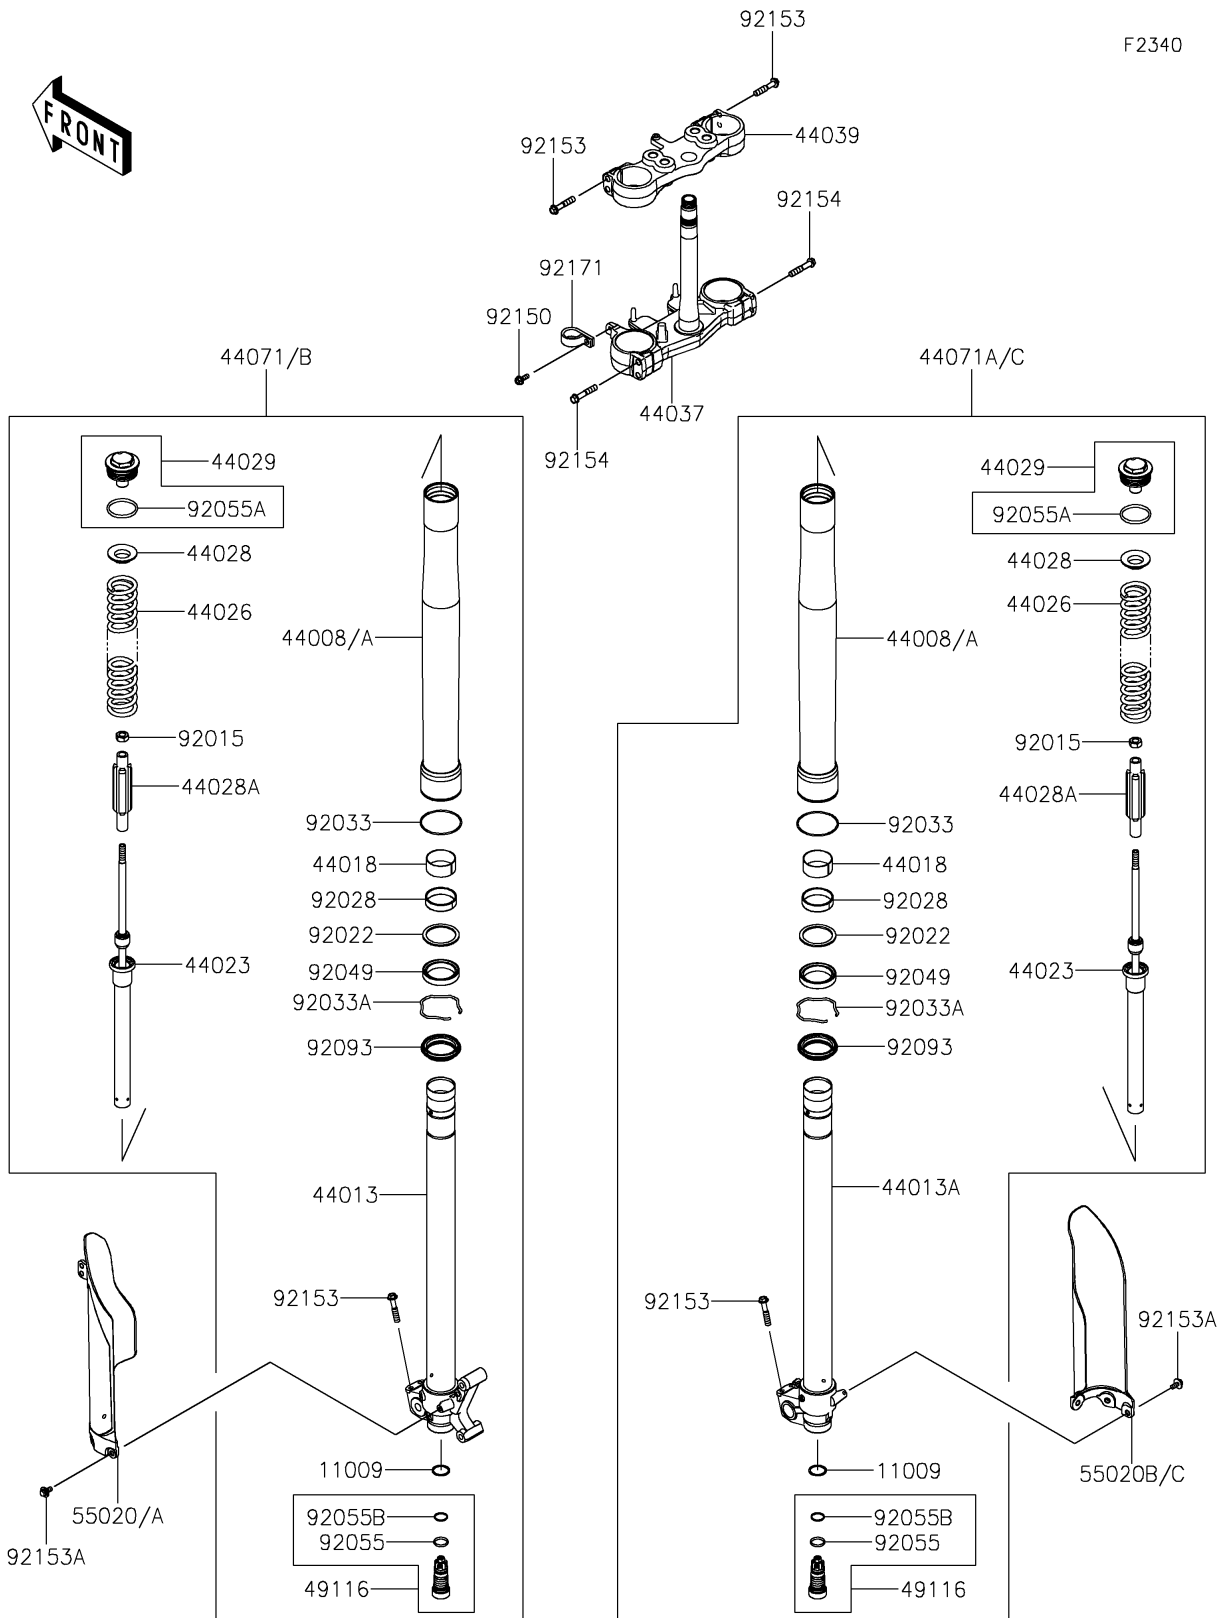

2026 KLX[®] 300R

PARTS DIAGRAM

Front Fork

2026 KLX[®] 300R

PARTS LIST

Front Fork

ITEM NAME

PART NUMBER

QUANTITY
