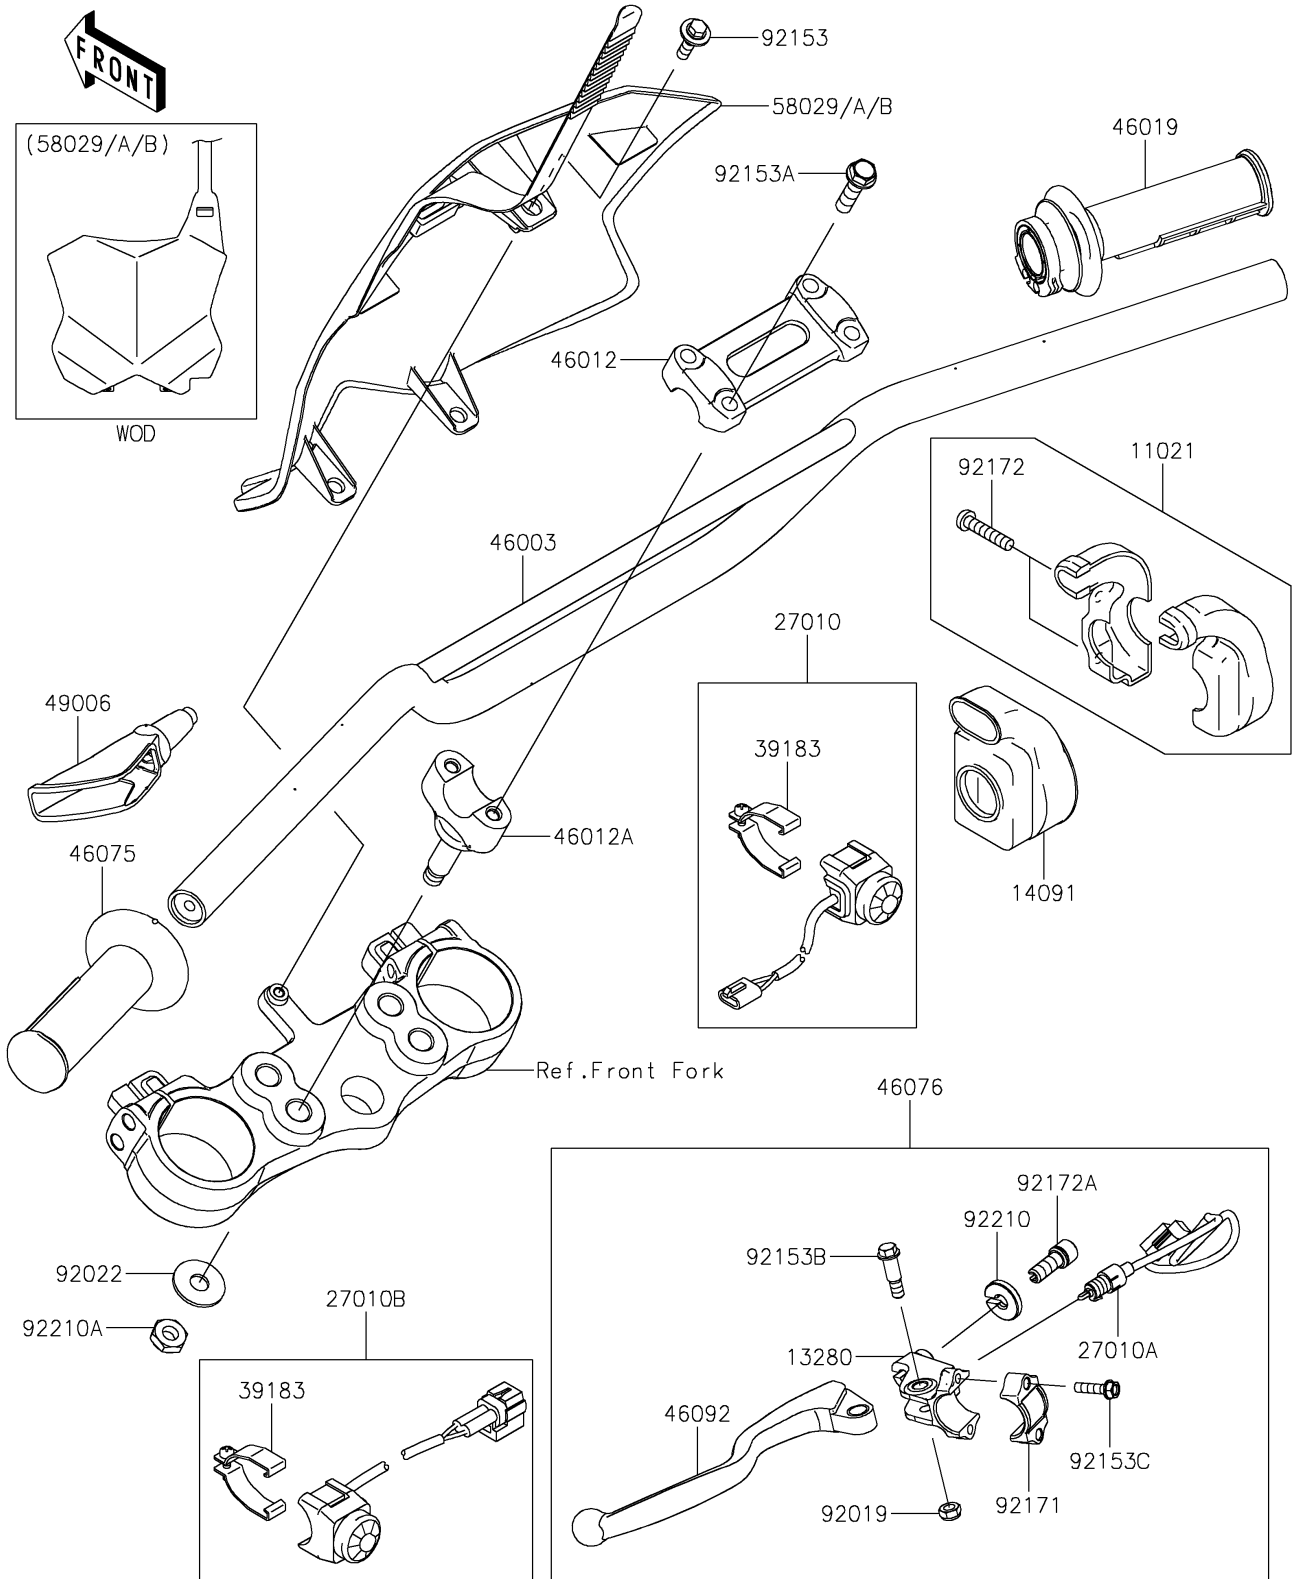

2024 KLX[®]300R

PARTS DIAGRAM

Handlebar

F2310

2024 KLX[®] 300R

PARTS LIST

Handlebar

Kawasaki

Let the Good Times Roll[®]

ITEM NAME

PART NUMBER

QUANTITY
