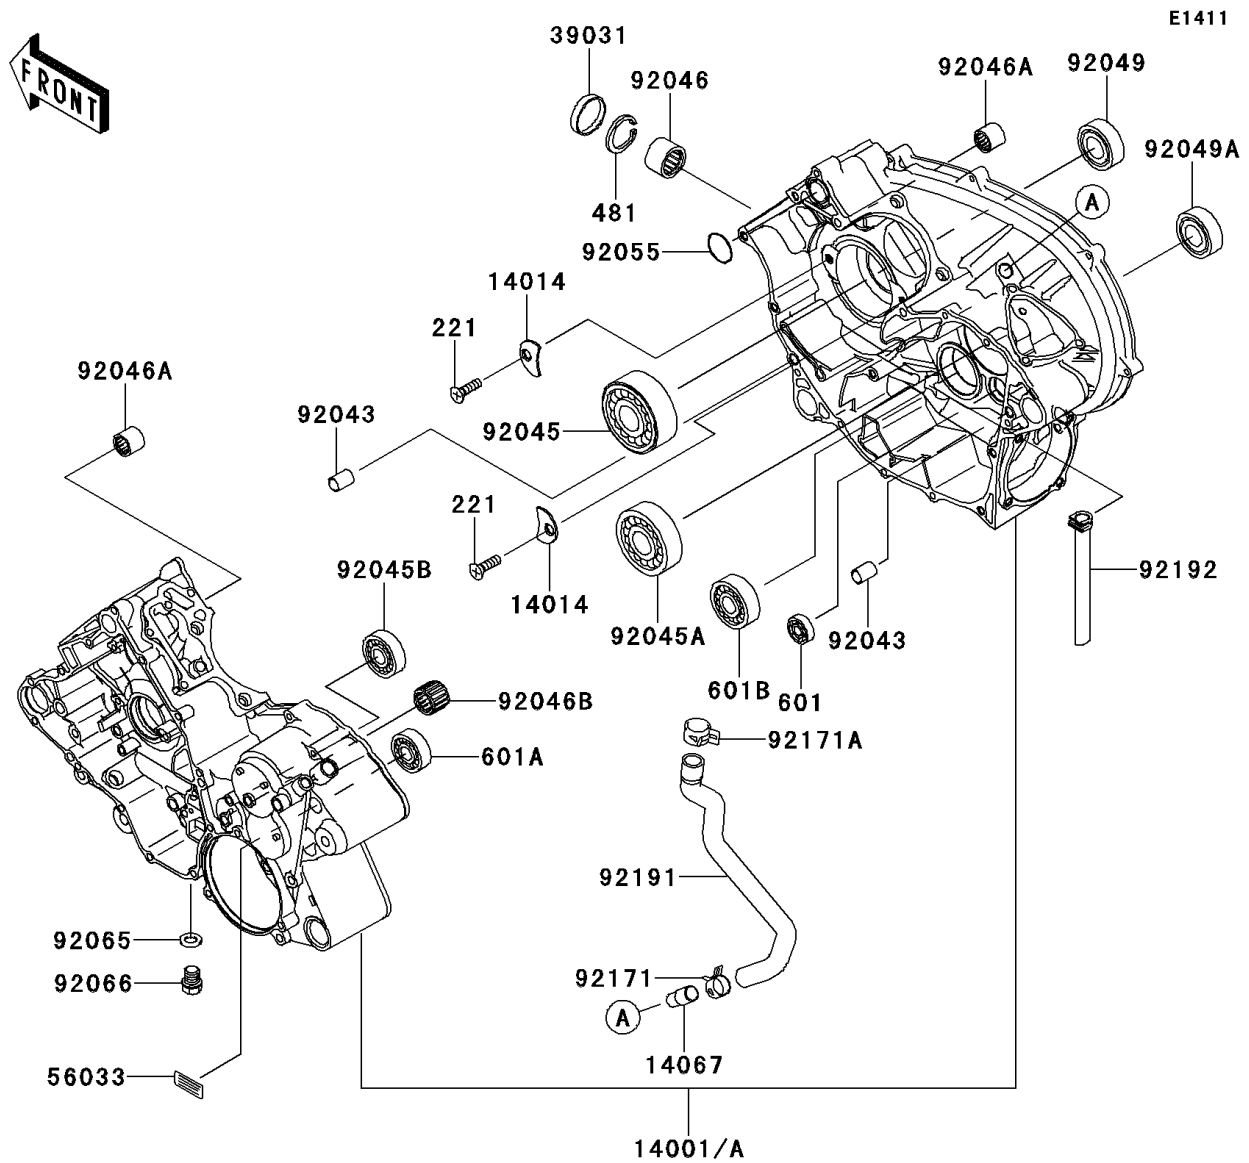

2008 KFX[®]700

PARTS DIAGRAM

Crankcase

2008 KFX[®]700

PARTS LIST

Crankcase

Kawasaki

Let the Good Times Roll[®]

ITEM NAME

PART NUMBER

QUANTITY
