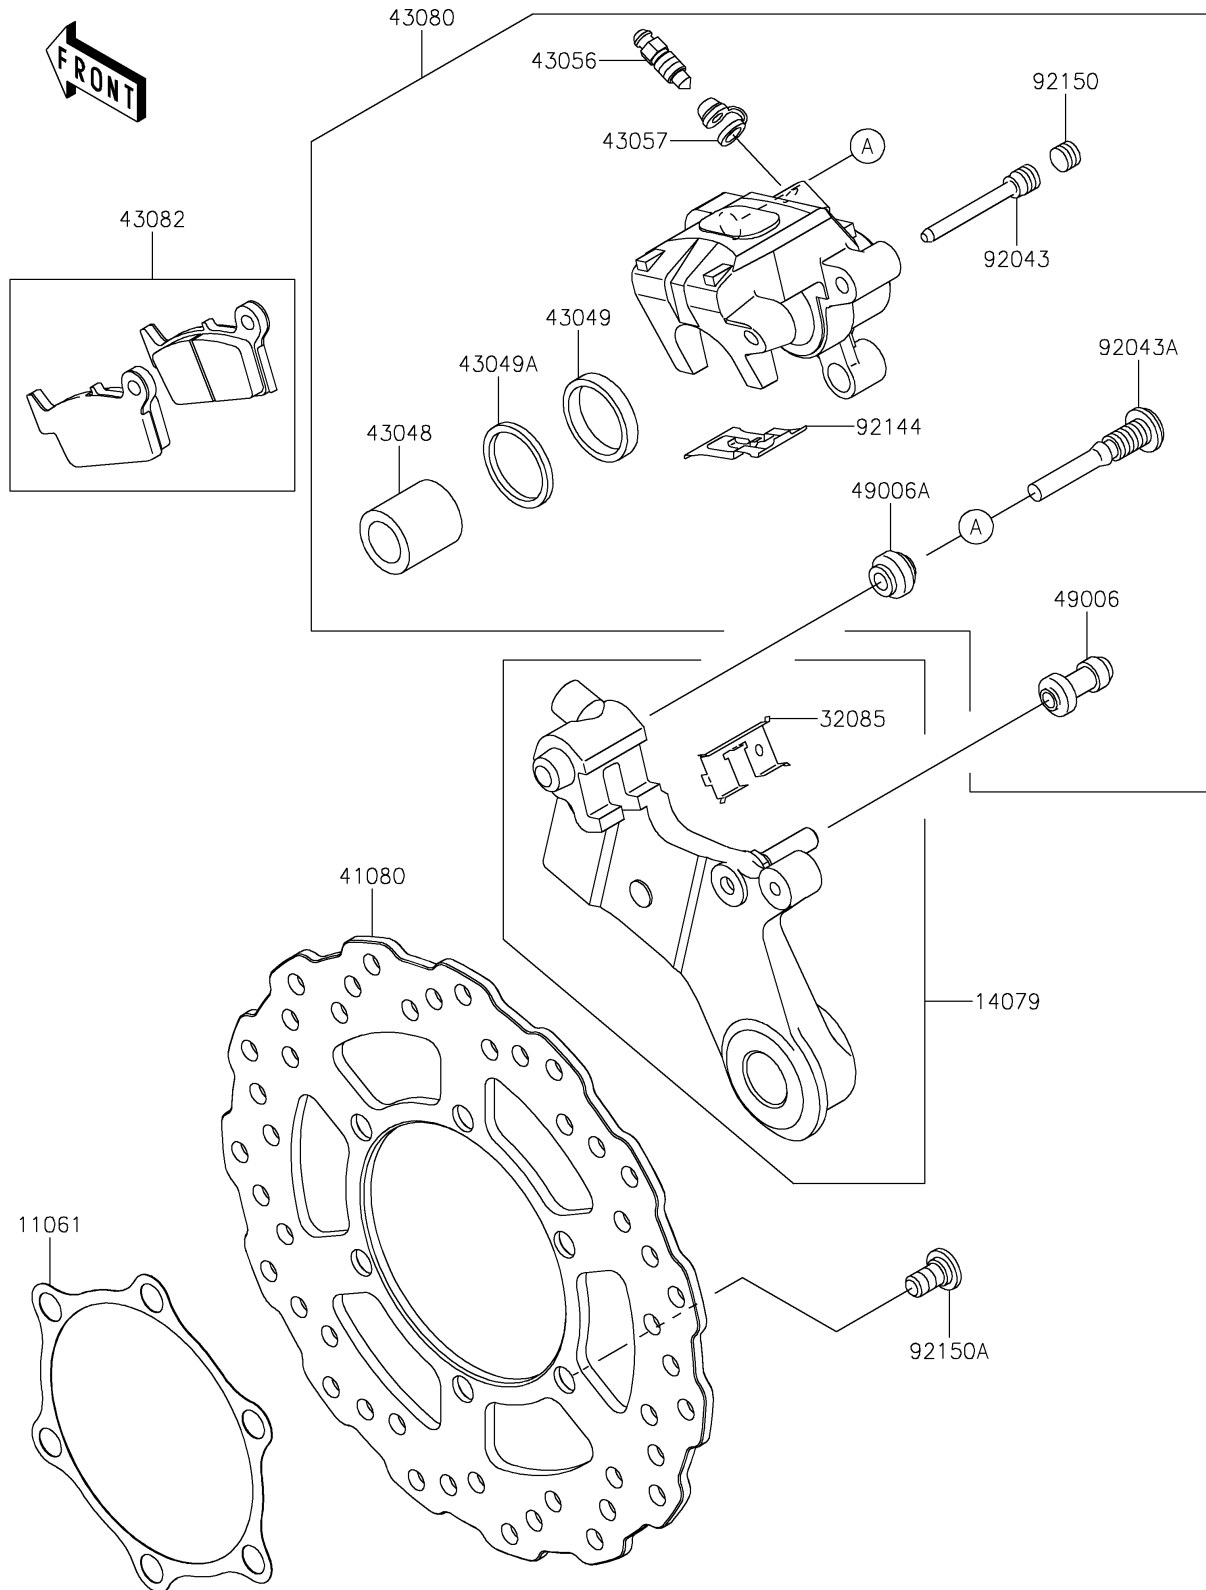

2026 KLX[®] 300R

PARTS DIAGRAM

Rear Brake

F2294

2026 KLX[®] 300R

PARTS LIST

Rear Brake

ITEM NAME

PART NUMBER

QUANTITY
