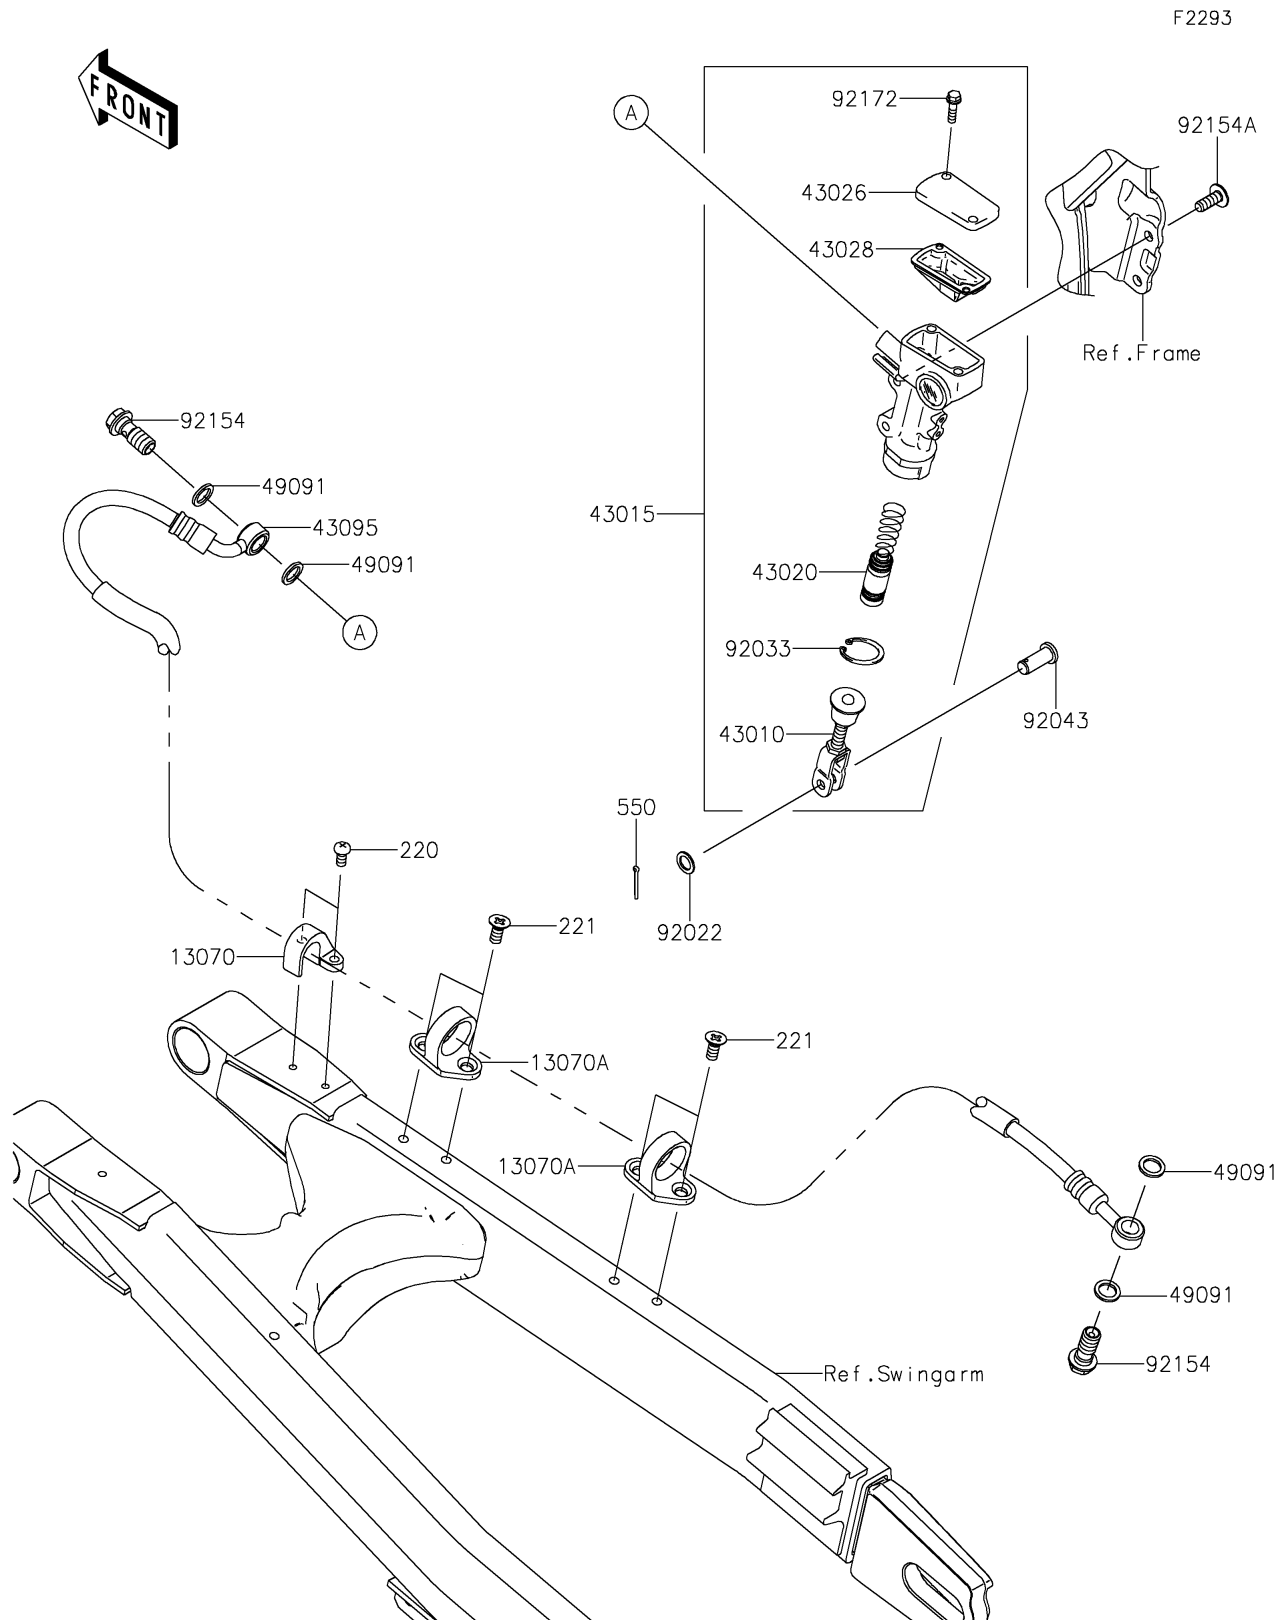

2026 KLX[®] 300R

PARTS DIAGRAM

Rear Master Cylinder

2026 KLX[®] 300R

PARTS LIST

Rear Master Cylinder

ITEM NAME	PART NUMBER	QUANTITY
GUIDE,BRAKE HOSE (Ref # 13070)	13070-0826	1
GUIDE,HOSE (Ref # 13070A)	13070-1144	2
ROD-ASSY-BRAKE (Ref # 43010)	43010-1087	1
CYLINDER-ASSY-MASTER (Ref # 43015)	43015-0168	1
PISTON-COMP-BRAKE (Ref # 43020)	43020-1094	1
CAP-BRAKE (Ref # 43026)	43026-0023	1
DIAPHRAGM (Ref # 43028)	43028-1092	1
HOSE-BRAKE,M/CYLINDER-CALIPER (Ref # 43095)	43095-1643	1
WASHER-SEAL,10.1X14.5X1.5 (Ref # 49091)	49091-0001	4
WASHER,8.5X13X1 (Ref # 92022)	92022-1028	1
RING-SNAP,20.9X24.6X1.2 (Ref # 92033)	92033-0079	1
PIN (Ref # 92043)	92043-0004	1
BOLT,FLANGED,10X23 (Ref # 92154)	92154-0732	2
BOLT,SOCKET,6X16 (Ref # 92154A)	92154-1678	2
SCREW (Ref # 92172)	92172-1064	2
SCREW-PAN-CROS,5X10 (Ref # 220)	220AA0510	2
SCREW-CSK-CROS,6X10 (Ref # 221)	221AA0610	4
PIN-COTTER,2.0X15 (Ref # 550)	550AA2015	1