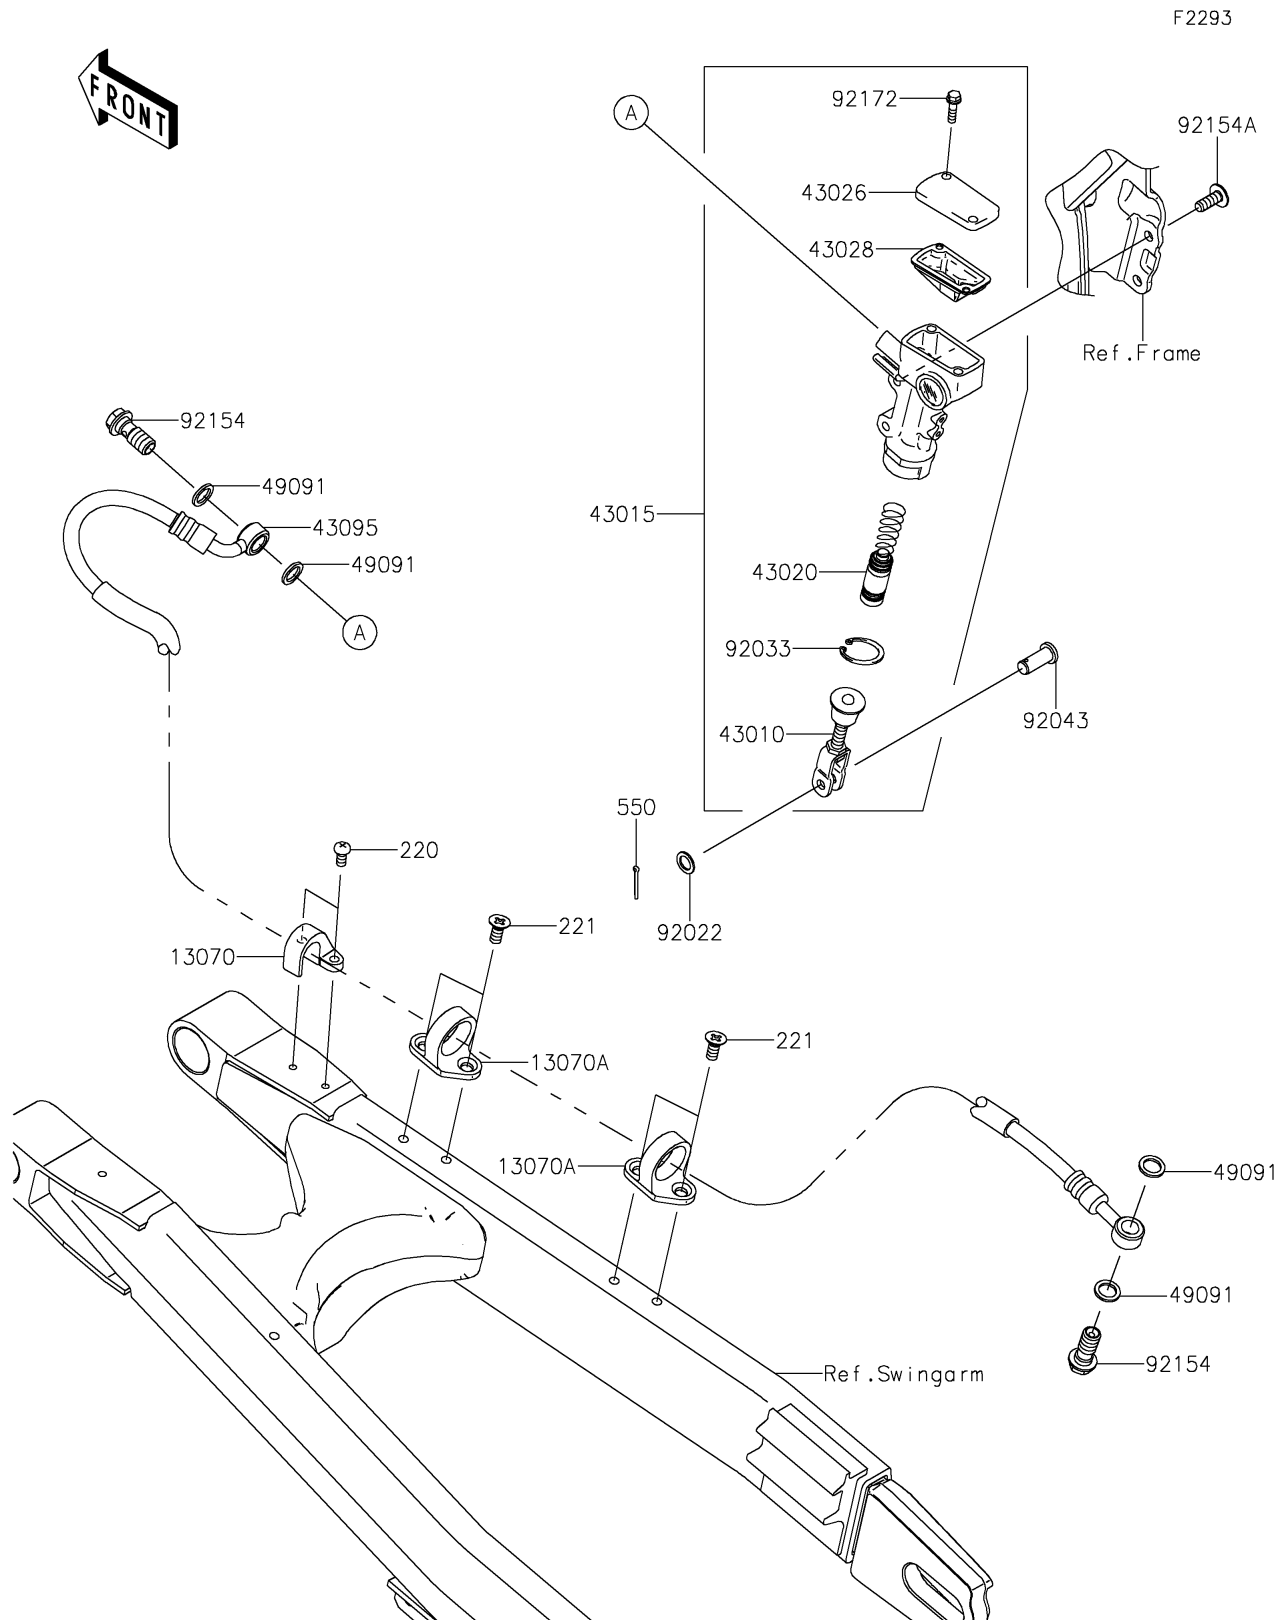

2026 KLX300R

PARTS DIAGRAM

Rear Master Cylinder

2026 KLX300R

PARTS LIST

Rear Master Cylinder

ITEM NAME	PART NUMBER	QUANTITY
GUIDE,BRAKE HOSE (Ref # 13070)	13070-0826	1
GUIDE,HOSE (Ref # 13070A)	13070-1144	2
ROD-ASSY-BRAKE (Ref # 43010)	43010-1087	1
CYLINDER-ASSY-MASTER (Ref # 43015)	43015-0168	1
PISTON-COMP-BRAKE (Ref # 43020)	43020-1094	1
CAP-BRAKE (Ref # 43026)	43026-0023	1
DIAPHRAGM (Ref # 43028)	43028-1092	1
HOSE-BRAKE,M/CYLINDER-CALIPER (Ref # 43095)	43095-1643	1
WASHER-SEAL,10.1X14.5X1.5 (Ref # 49091)	49091-0001	4
WASHER,8.5X13X1 (Ref # 92022)	92022-1028	1
RING-SNAP,20.9X24.6X1.2 (Ref # 92033)	92033-0079	1
PIN (Ref # 92043)	92043-0004	1
BOLT,FLANGED,10X23 (Ref # 92154)	92154-0732	2
BOLT,SOCKET,6X16 (Ref # 92154A)	92154-1678	2
SCREW (Ref # 92172)	92172-1064	2
SCREW-PAN-CROS,5X10 (Ref # 220)	220AA0510	2
SCREW-CSK-CROS,6X10 (Ref # 221)	221AA0610	4
PIN-COTTER,2.0X15 (Ref # 550)	550AA2015	1