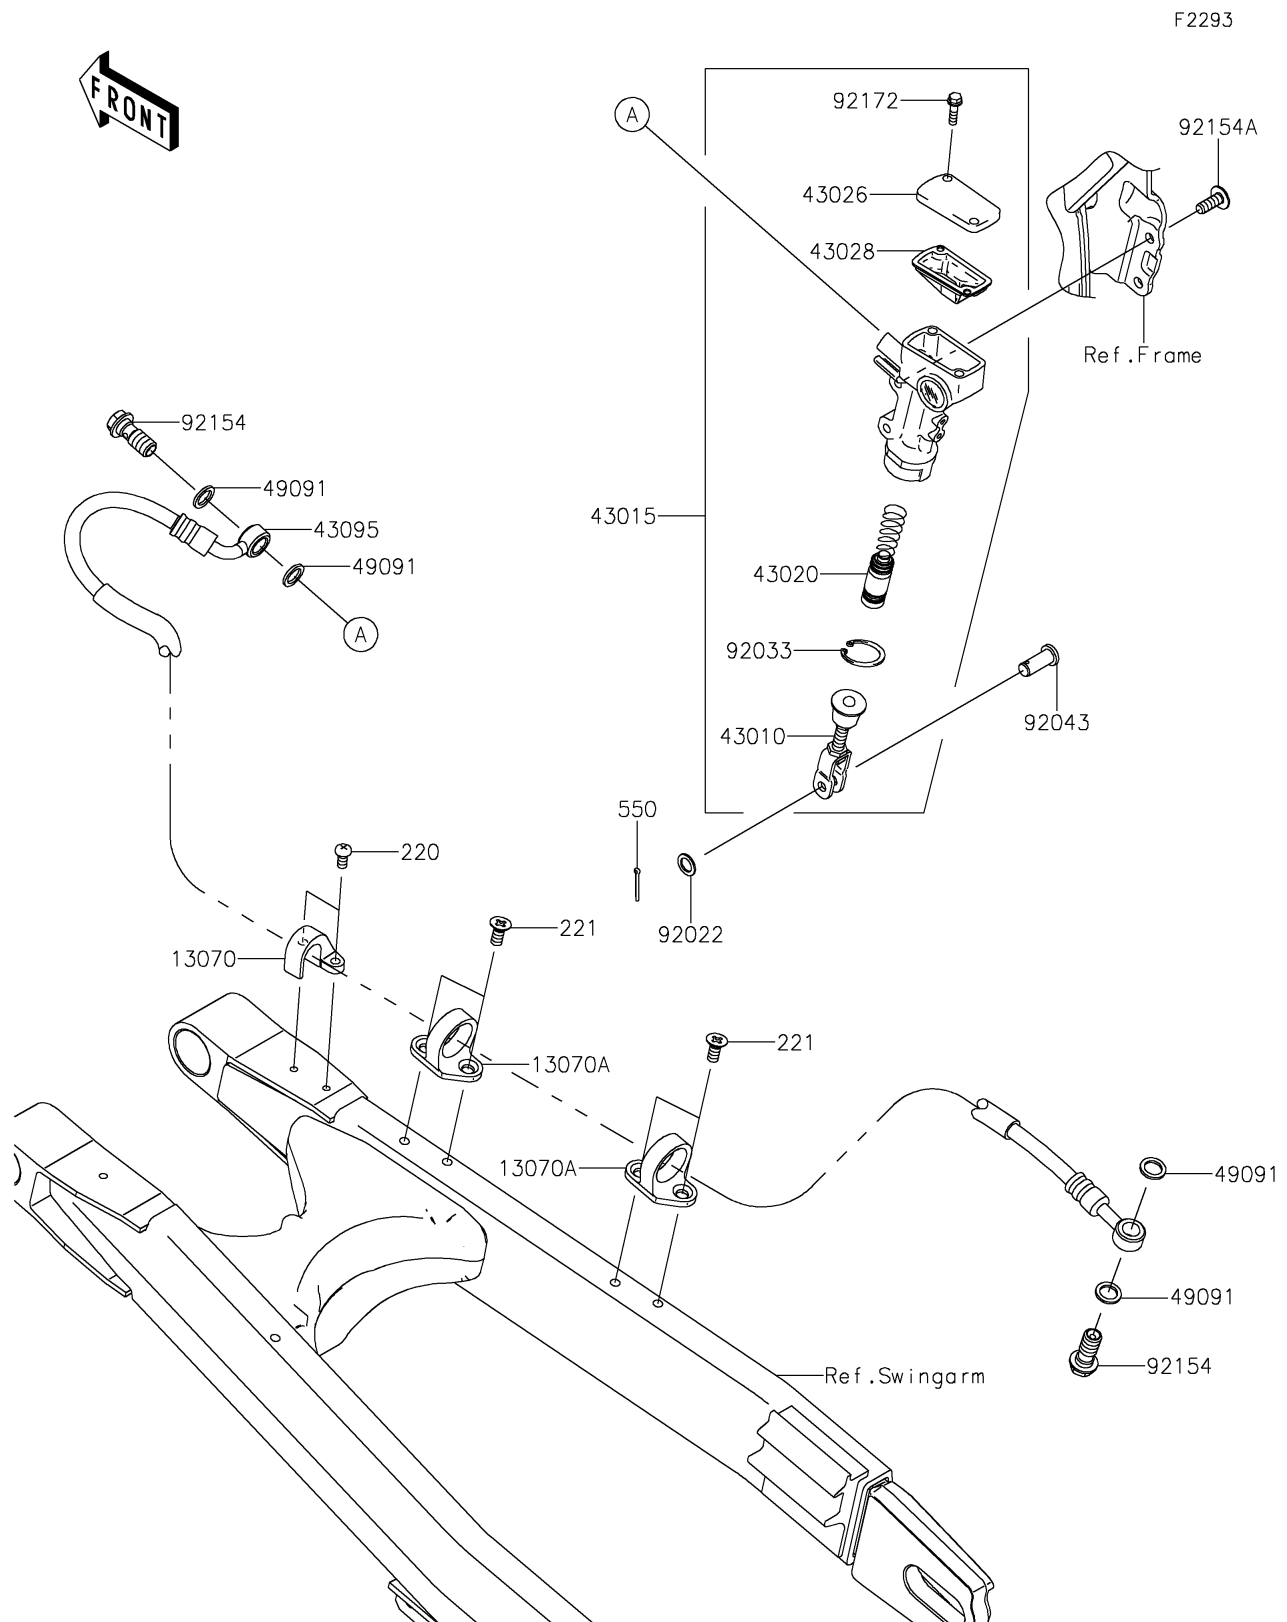

2026 KLX[®] 300R

PARTS DIAGRAM

Rear Master Cylinder

2026 KLX® 300R

PARTS LIST

Rear Master Cylinder

ITEM NAME	PART NUMBER	QUANTITY
GUIDE,BRAKE HOSE (Ref # 13070)	13070-0826	1
GUIDE,HOSE (Ref # 13070A)	13070-1144	2
ROD-ASSY-BRAKE (Ref # 43010)	43010-1087	1
CYLINDER-ASSY-MASTER (Ref # 43015)	43015-0168	1
PISTON-COMP-BRAKE (Ref # 43020)	43020-1094	1
CAP-BRAKE (Ref # 43026)	43026-0023	1
DIAPHRAGM (Ref # 43028)	43028-1092	1
HOSE-BRAKE,M/CYLINDER-CALIPER (Ref # 43095)	43095-1643	1
WASHER-SEAL,10.1X14.5X1.5 (Ref # 49091)	49091-0001	4
WASHER,8.5X13X1 (Ref # 92022)	92022-1028	1
RING-SNAP,20.9X24.6X1.2 (Ref # 92033)	92033-0079	1
PIN (Ref # 92043)	92043-0004	1
BOLT,FLANGED,10X23 (Ref # 92154)	92154-0732	2
BOLT,SOCKET,6X16 (Ref # 92154A)	92154-1678	2
SCREW (Ref # 92172)	92172-1064	2
SCREW-PAN-CROS,5X10 (Ref # 220)	220AA0510	2
SCREW-CSK-CROS,6X10 (Ref # 221)	221AA0610	4
PIN-COTTER,2.0X15 (Ref # 550)	550AA2015	1