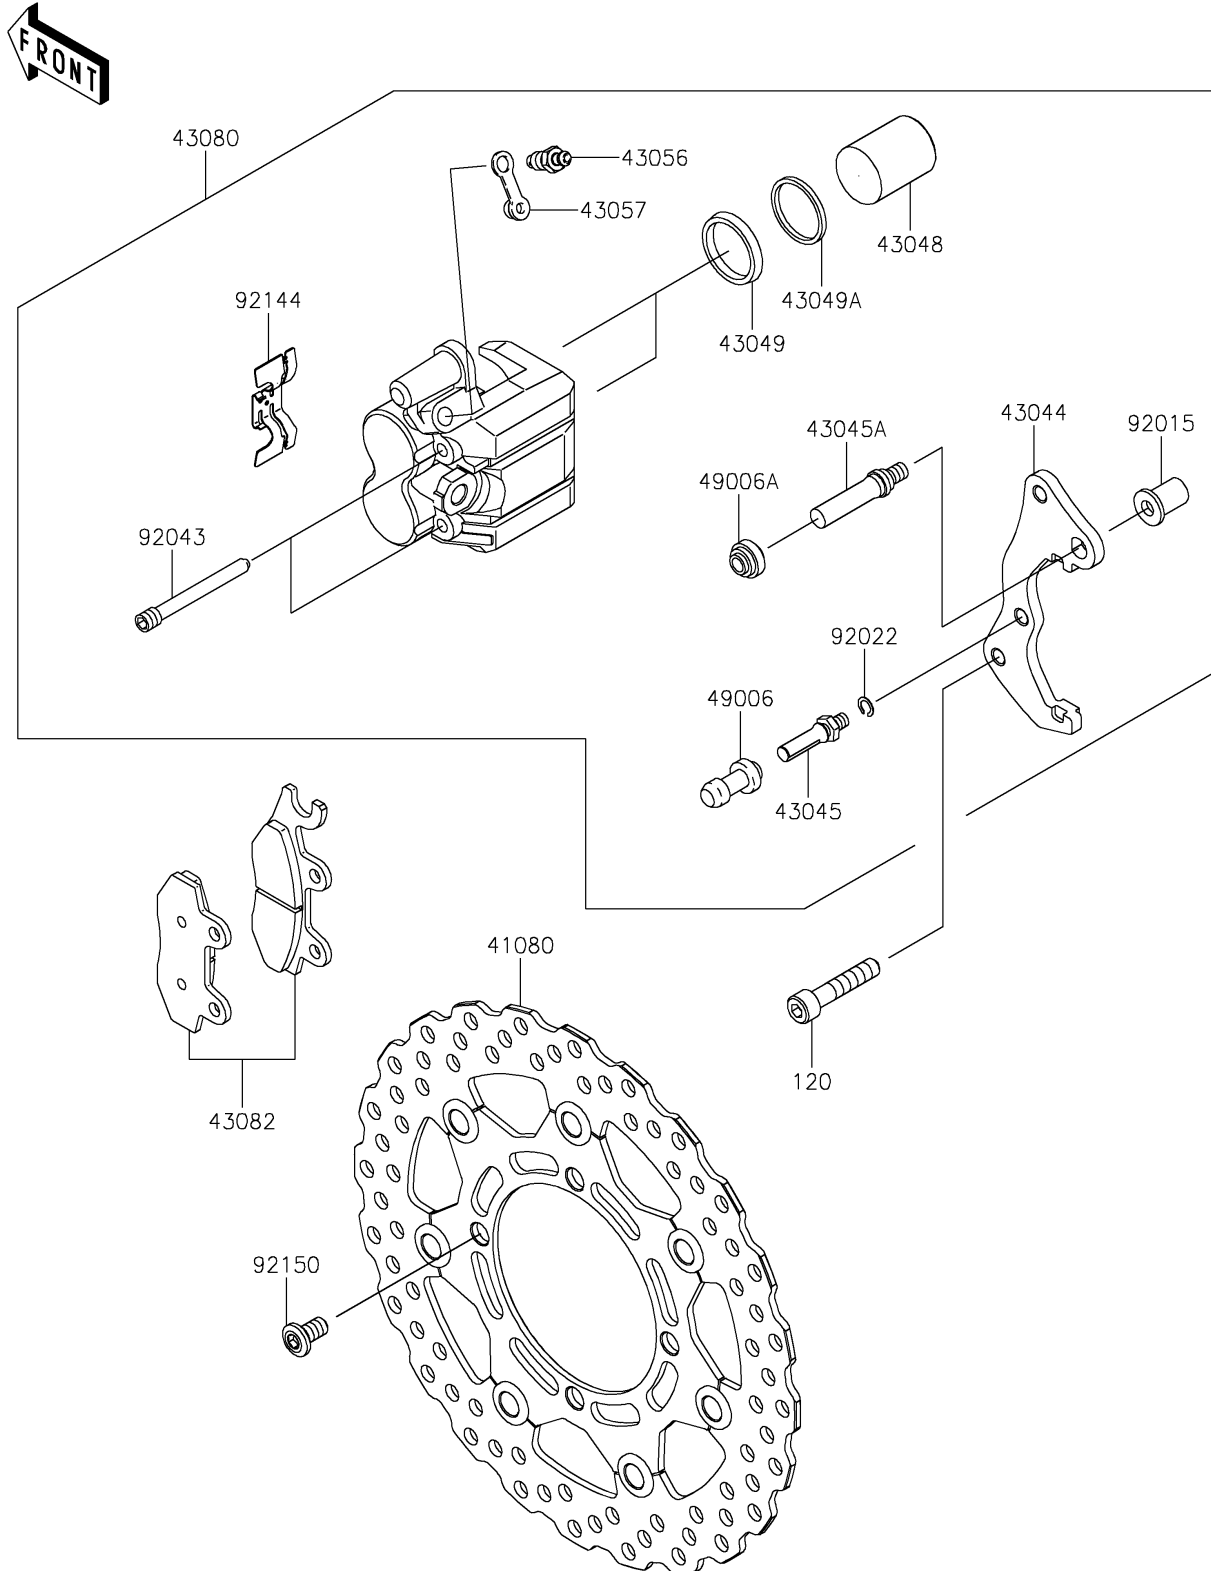

2024 KLX[®] 300R

PARTS DIAGRAM

Front Brake

F2292

2024 KLX[®] 300R

PARTS LIST

Front Brake

ITEM NAME	PART NUMBER	QUANTITY
-----------	-------------	----------
