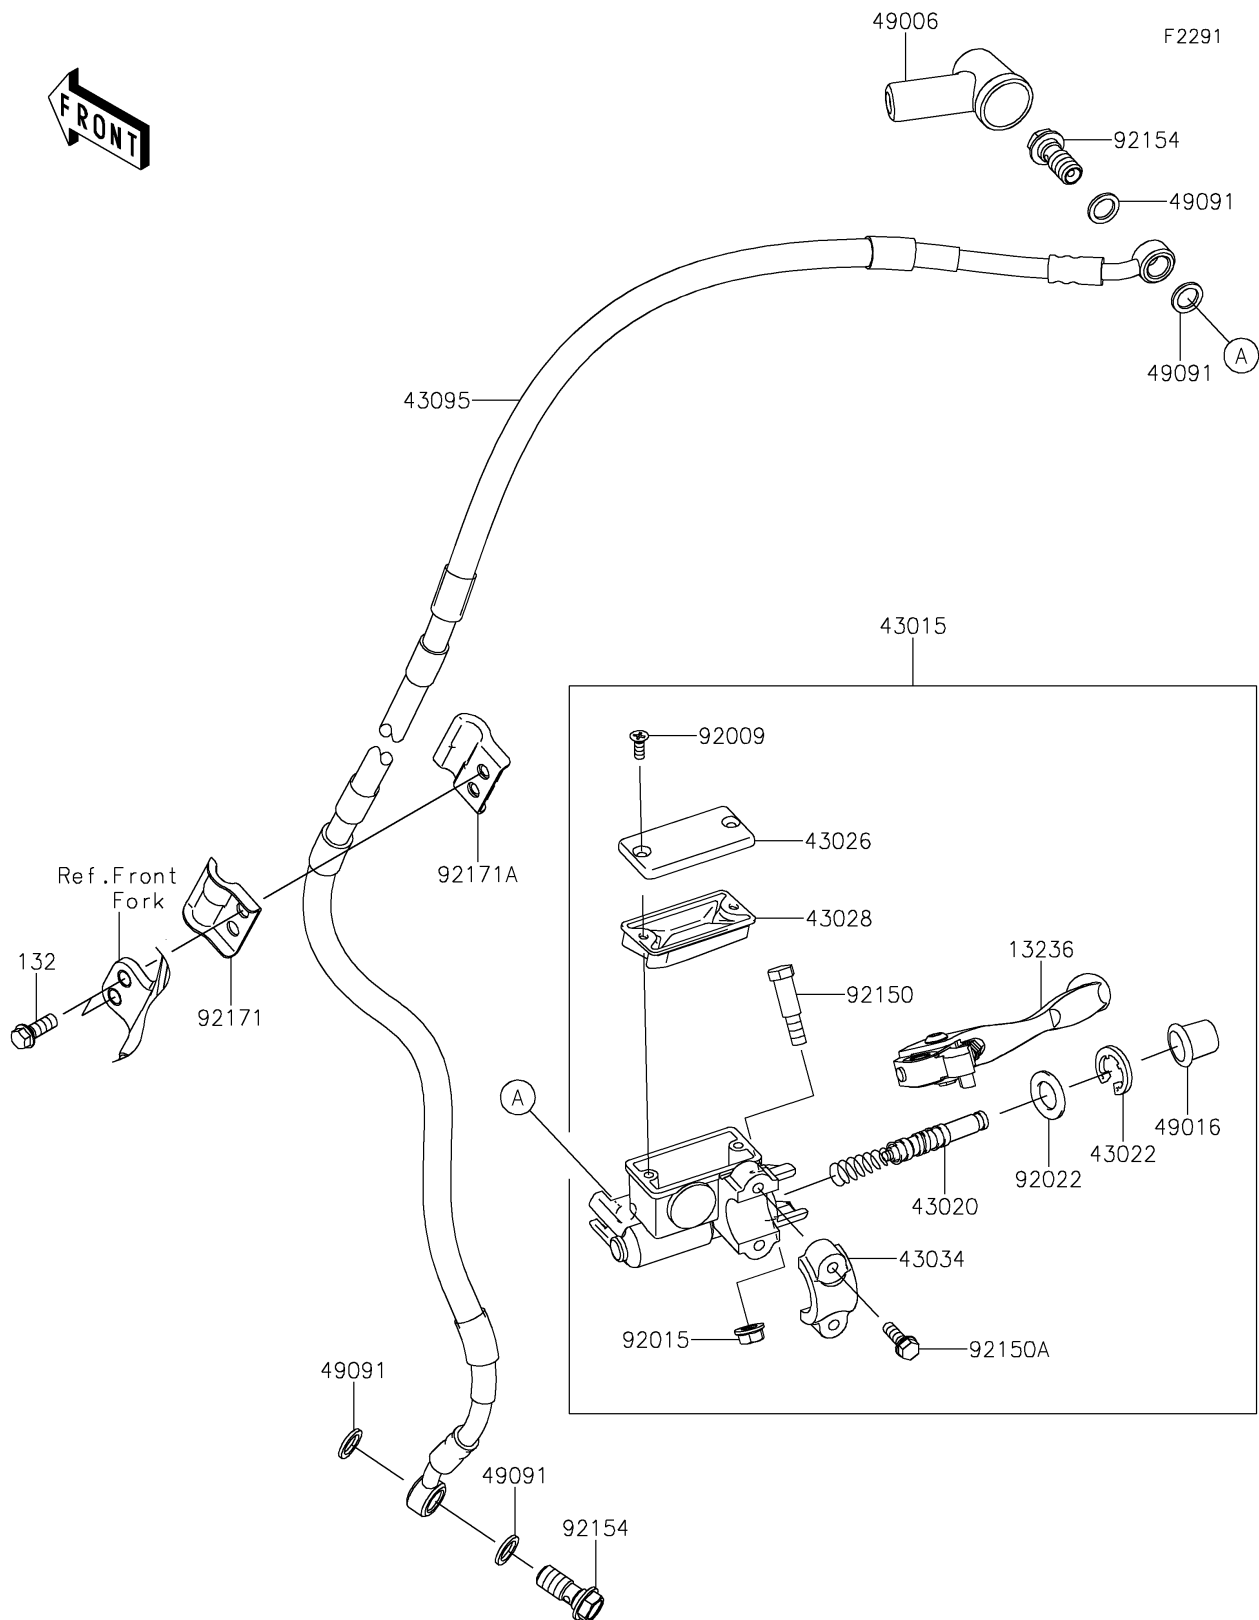

2026 KLX[®] 300R

PARTS DIAGRAM

Front Master Cylinder

2026 KLX[®] 300R

PARTS LIST

Front Master Cylinder

ITEM NAME	PART NUMBER	QUANTITY
LEVER-COMP,FRONT BRAKE (Ref # 13236)	13236-0712	1
CYLINDER-ASSY-MASTER (Ref # 43015)	43015-0170	1
PISTON-COMP-BRAKE (Ref # 43020)	43020-0016	1
STOPPER-BRAKE,PISTON (Ref # 43022)	43022-1010	1
CAP-BRAKE,MASTER CYLINDER (Ref # 43026)	43026-0020	1
DIAPHRAGM (Ref # 43028)	43028-1067	1
HOLDER-BRAKE (Ref # 43034)	43034-1110	1
HOSE-BRAKE,M/CYLINDER-CALIPER (Ref # 43095)	43095-1642	1
BOOT,DUST (Ref # 49006)	49006-1040	1
COVER-SEAL,MASTER CYLINDER (Ref # 49016)	49016-1044	1
WASHER-SEAL,10.1X14.5X1.5 (Ref # 49091)	49091-0001	4
SCREW (Ref # 92009)	92009-1795	2
NUT,FLANGED,6MM (Ref # 92015)	92015-1528	1
WASHER (Ref # 92022)	92022-1814	1
BOLT,LEVER SET (Ref # 92150)	92150-1451	1
BOLT (Ref # 92150A)	92150-1452	2
BOLT,FLANGED,10X23 (Ref # 92154)	92154-0732	2
CLAMP,BRAKE HOSE (Ref # 92171)	92171-1626	1
CLAMP,BRAKE HOSE (Ref # 92171A)	92171-1627	1
BOLT-FLANGED-SMALL,6X16 (Ref # 132)	132BB0616	2