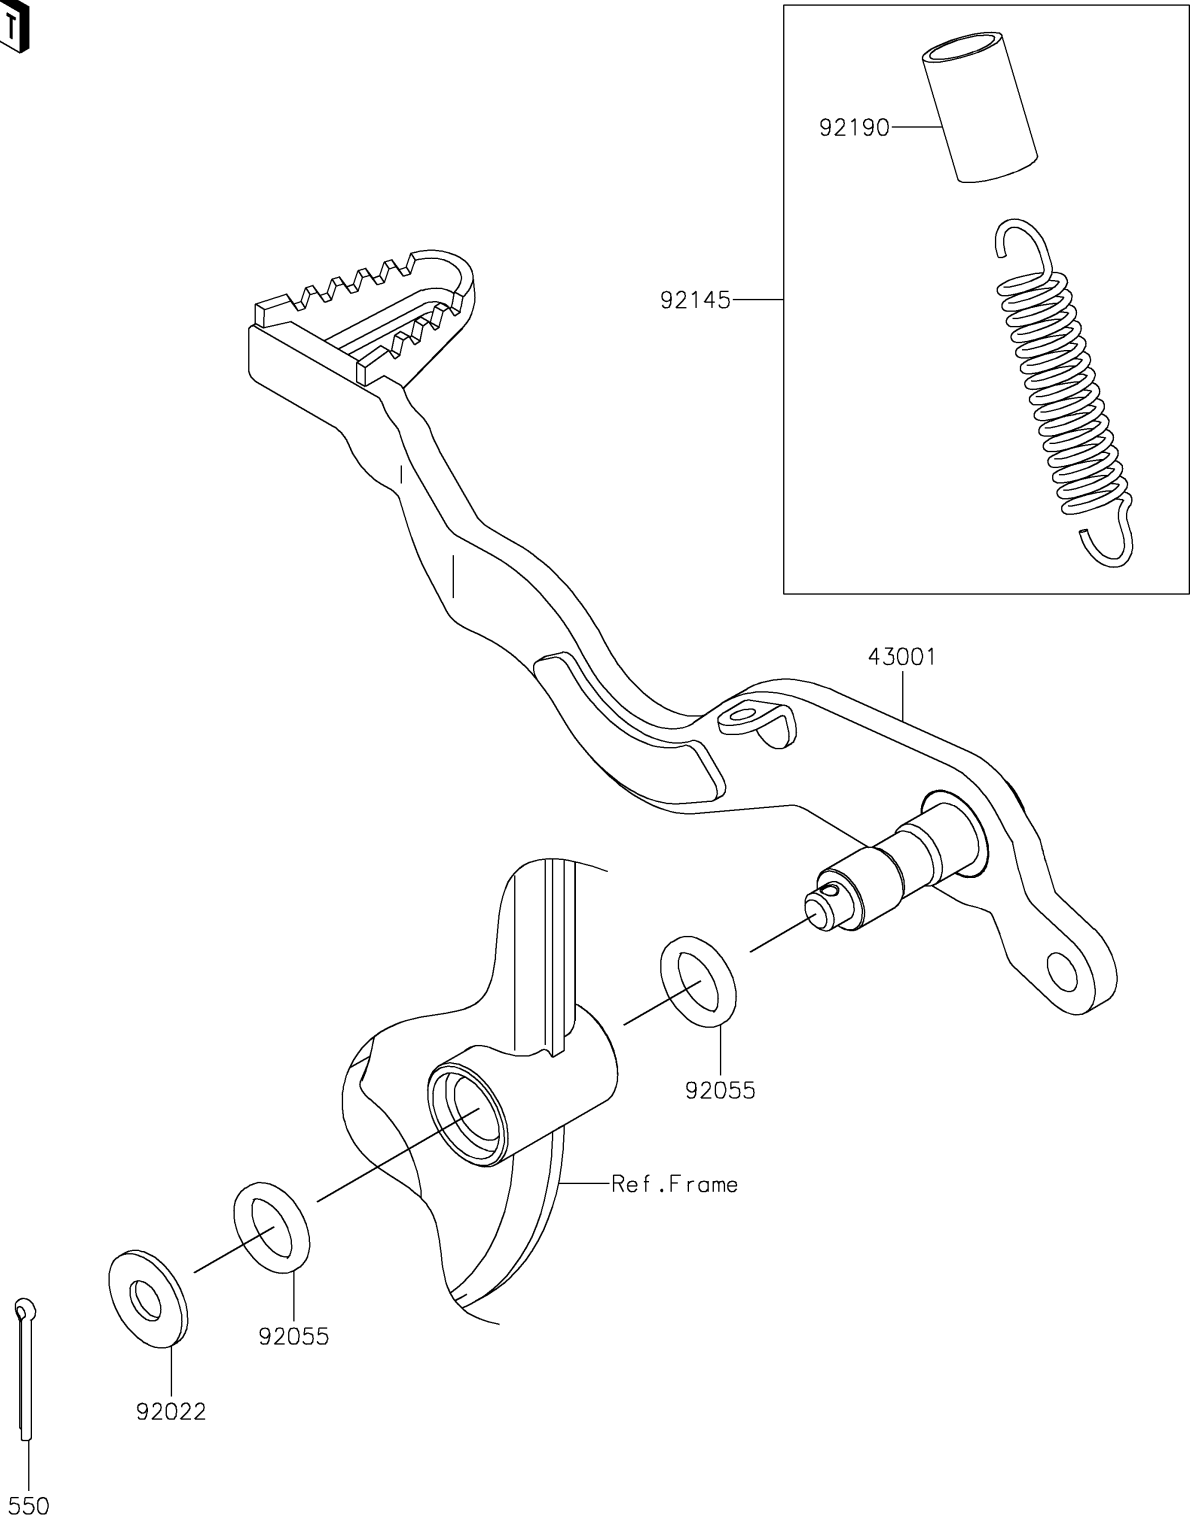

2026 KLX[®] 300R

PARTS DIAGRAM

Brake Pedal

F2260

2026 KLX[®] 300R

PARTS LIST

Brake Pedal

Kawasaki

Let the Good Times Roll[®]

ITEM NAME

PART NUMBER

QUANTITY
