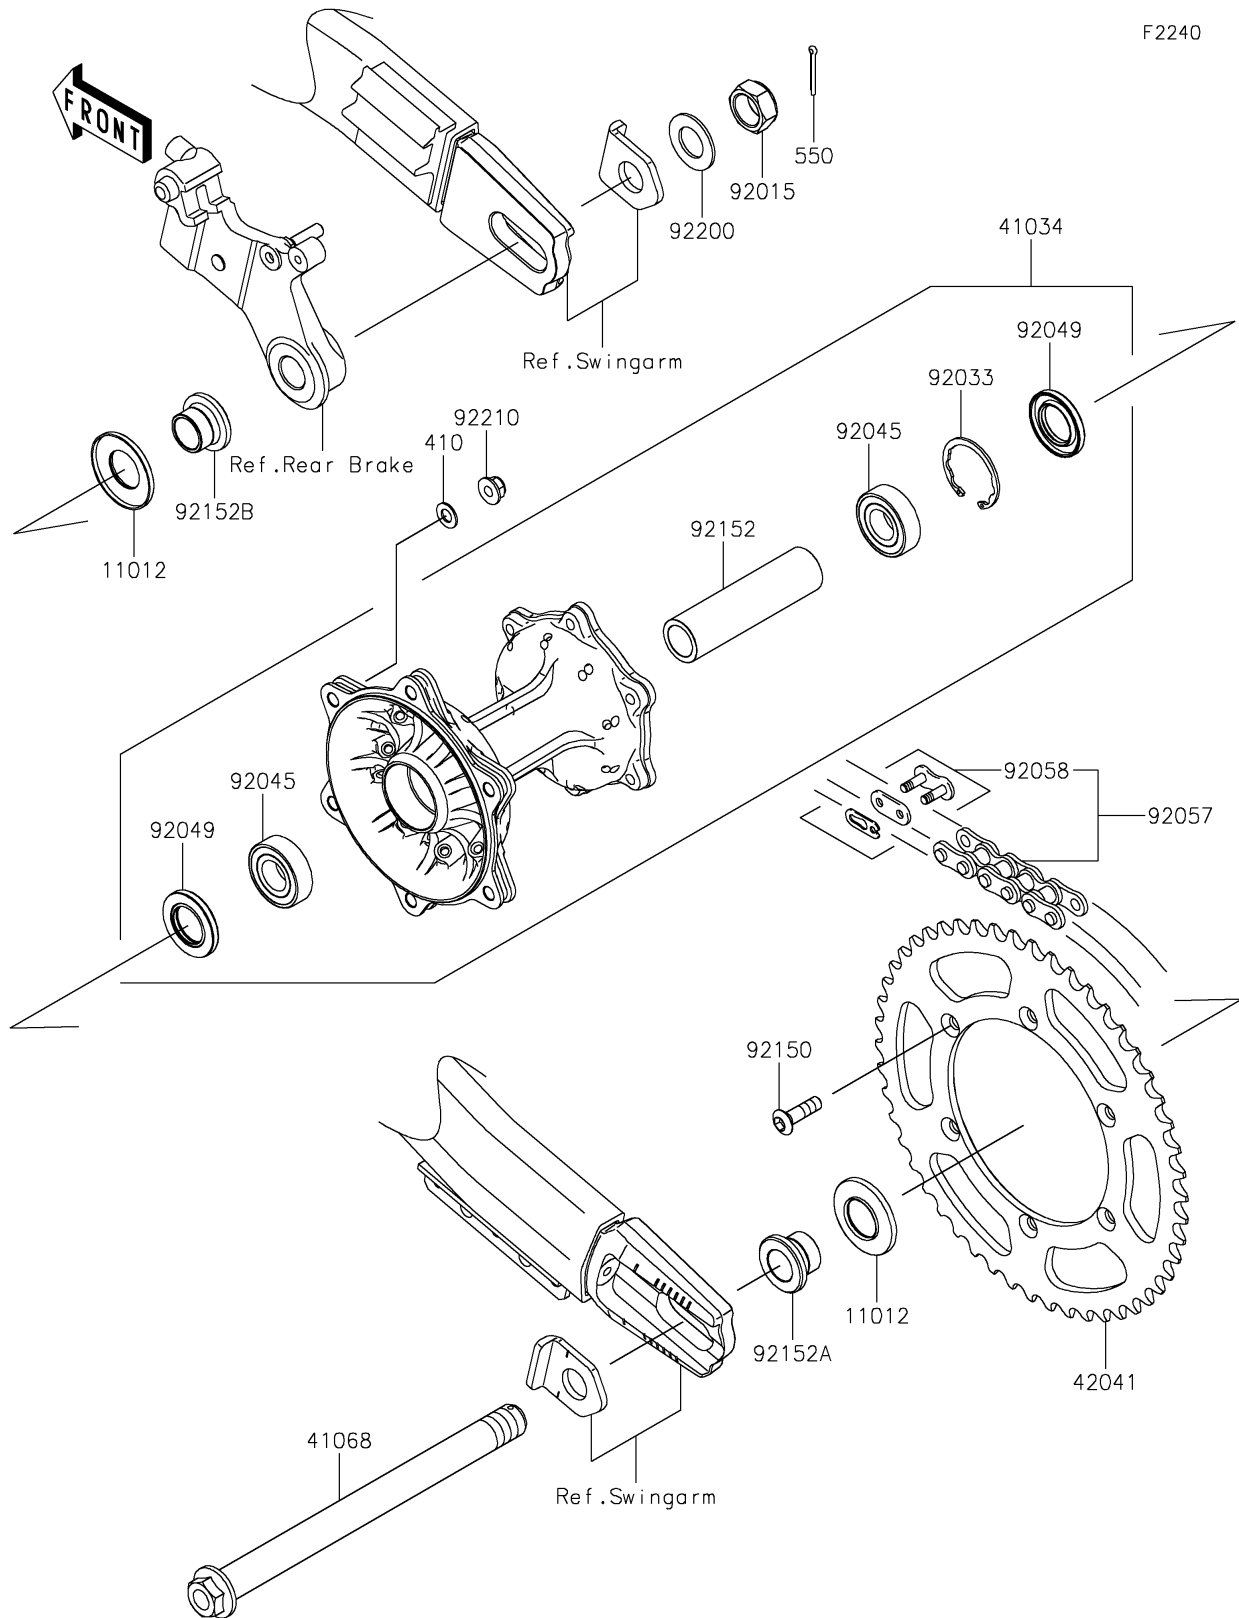

2026 KLX300R

PARTS DIAGRAM

Rear Hub

2026 KLX300R

PARTS LIST

Rear Hub

ITEM NAME

PART NUMBER

QUANTITY
