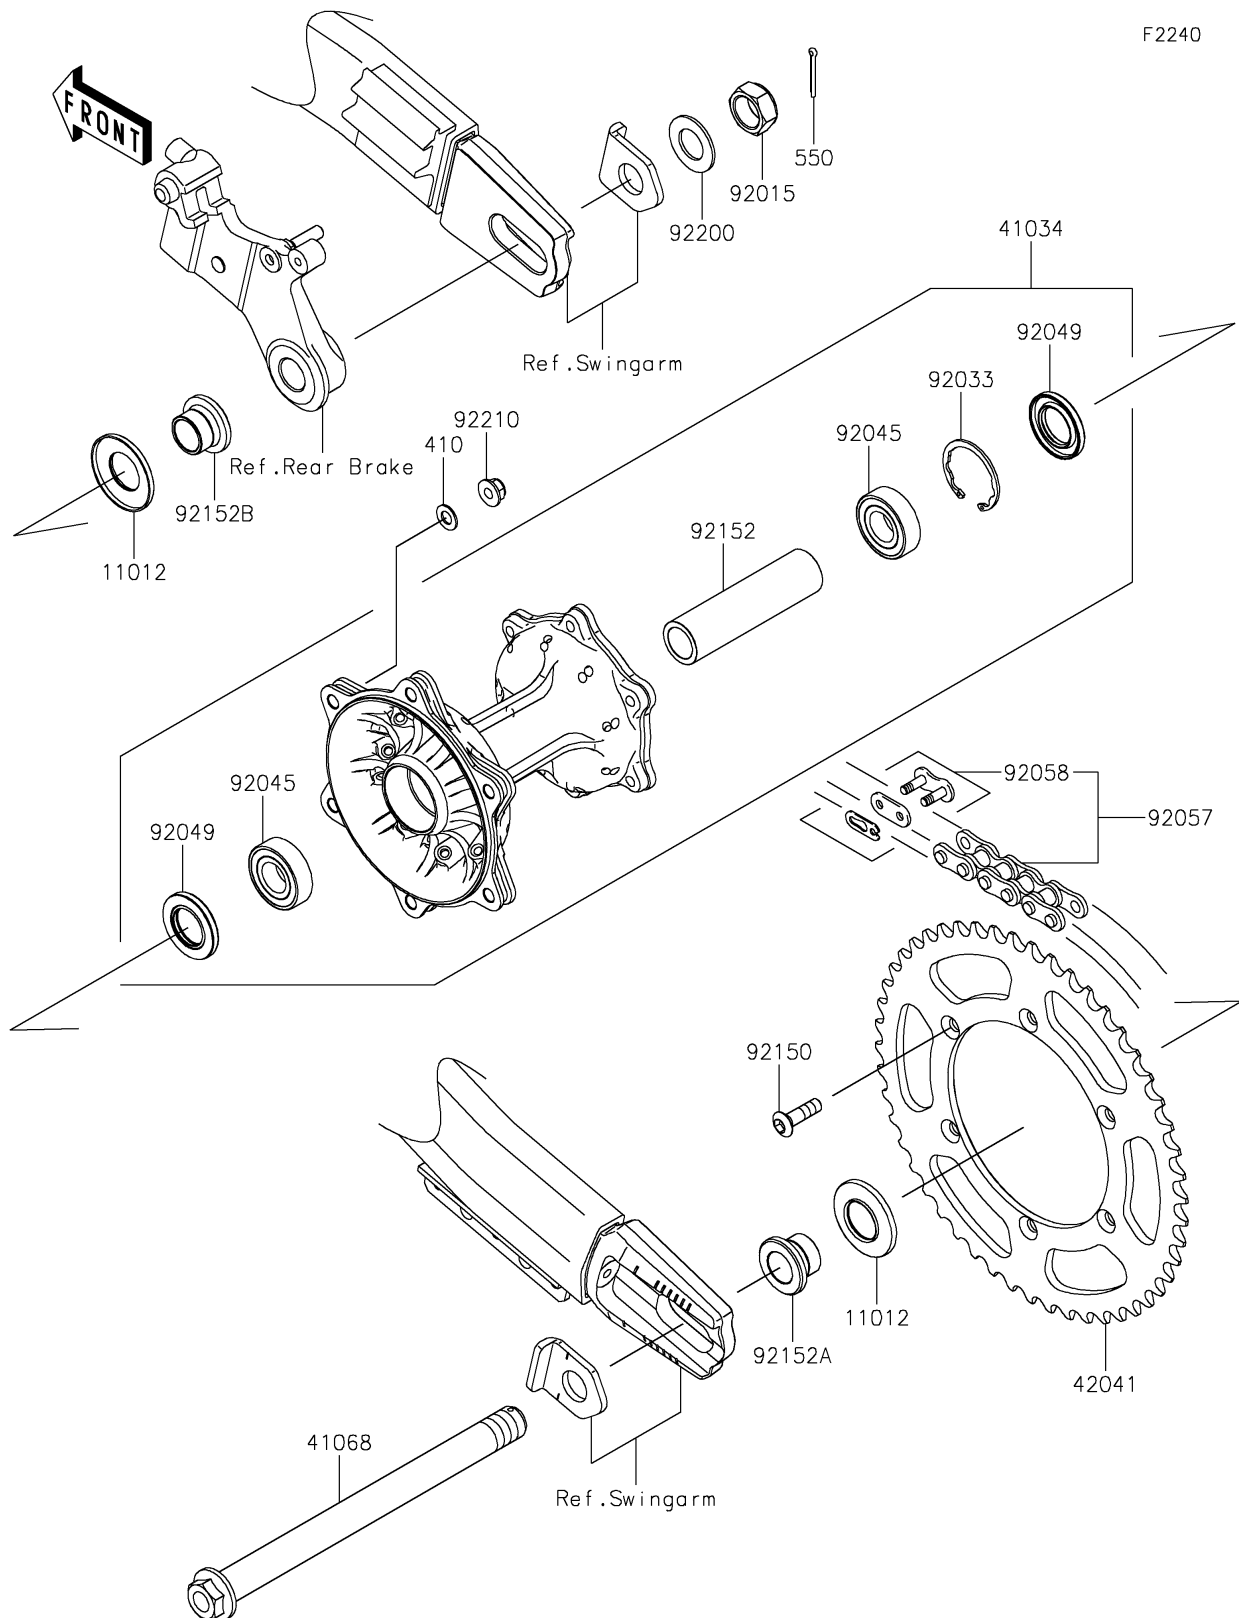

2026 KLX[®] 300R

PARTS DIAGRAM

Rear Hub

2026 KLX[®] 300R

PARTS LIST

Rear Hub

ITEM NAME	PART NUMBER	QUANTITY
CAP,AXLE (Ref # 11012)	11012-1581	2
DRUM-ASSY,REAR BRAKE (Ref # 41034)	41034-0044	1
AXLE,RR,20X250 (Ref # 41068)	41068-0602	1
SPROCKET-HUB,50T (Ref # 42041)	42041-0176	1
NUT,LOCK,20MM (Ref # 92015)	92015-1770	1
RING-SNAP,42MM (Ref # 92033)	92033-1041	1
BEARING-BALL,6004X8JRLX2/3A (Ref # 92045)	92045-1239	2
SEAL-OIL,BJNC2 25425 (Ref # 92049)	92049-1203	2
CHAIN,DRIVE,520VEX110L (Ref # 92057)	92057-0806	1
JOINT-CHAIN (Ref # 92058)	92058-0044	1
BOLT,SOCKET,8X28 (Ref # 92150)	92150-1978	6
COLLAR,REAR BRAKE DRUM,L=105 (Ref # 92152)	92152-0529	1
COLLAR,RR AXLE,LH,L=22 (Ref # 92152A)	92152-0734	1
COLLAR,RR AXLE,RH,L=20 (Ref # 92152B)	92152-0735	1
WASHER,20.2X36X2 (Ref # 92200)	92200-1146	1
NUT,FLANGED,LOCK,8MM (Ref # 92210)	92210-0493	6
WASHER-PLAIN-SMALL,8MM (Ref # 410)	410AA0800	6
PIN-COTTER,3.0X25 (Ref # 550)	550AA3025	1