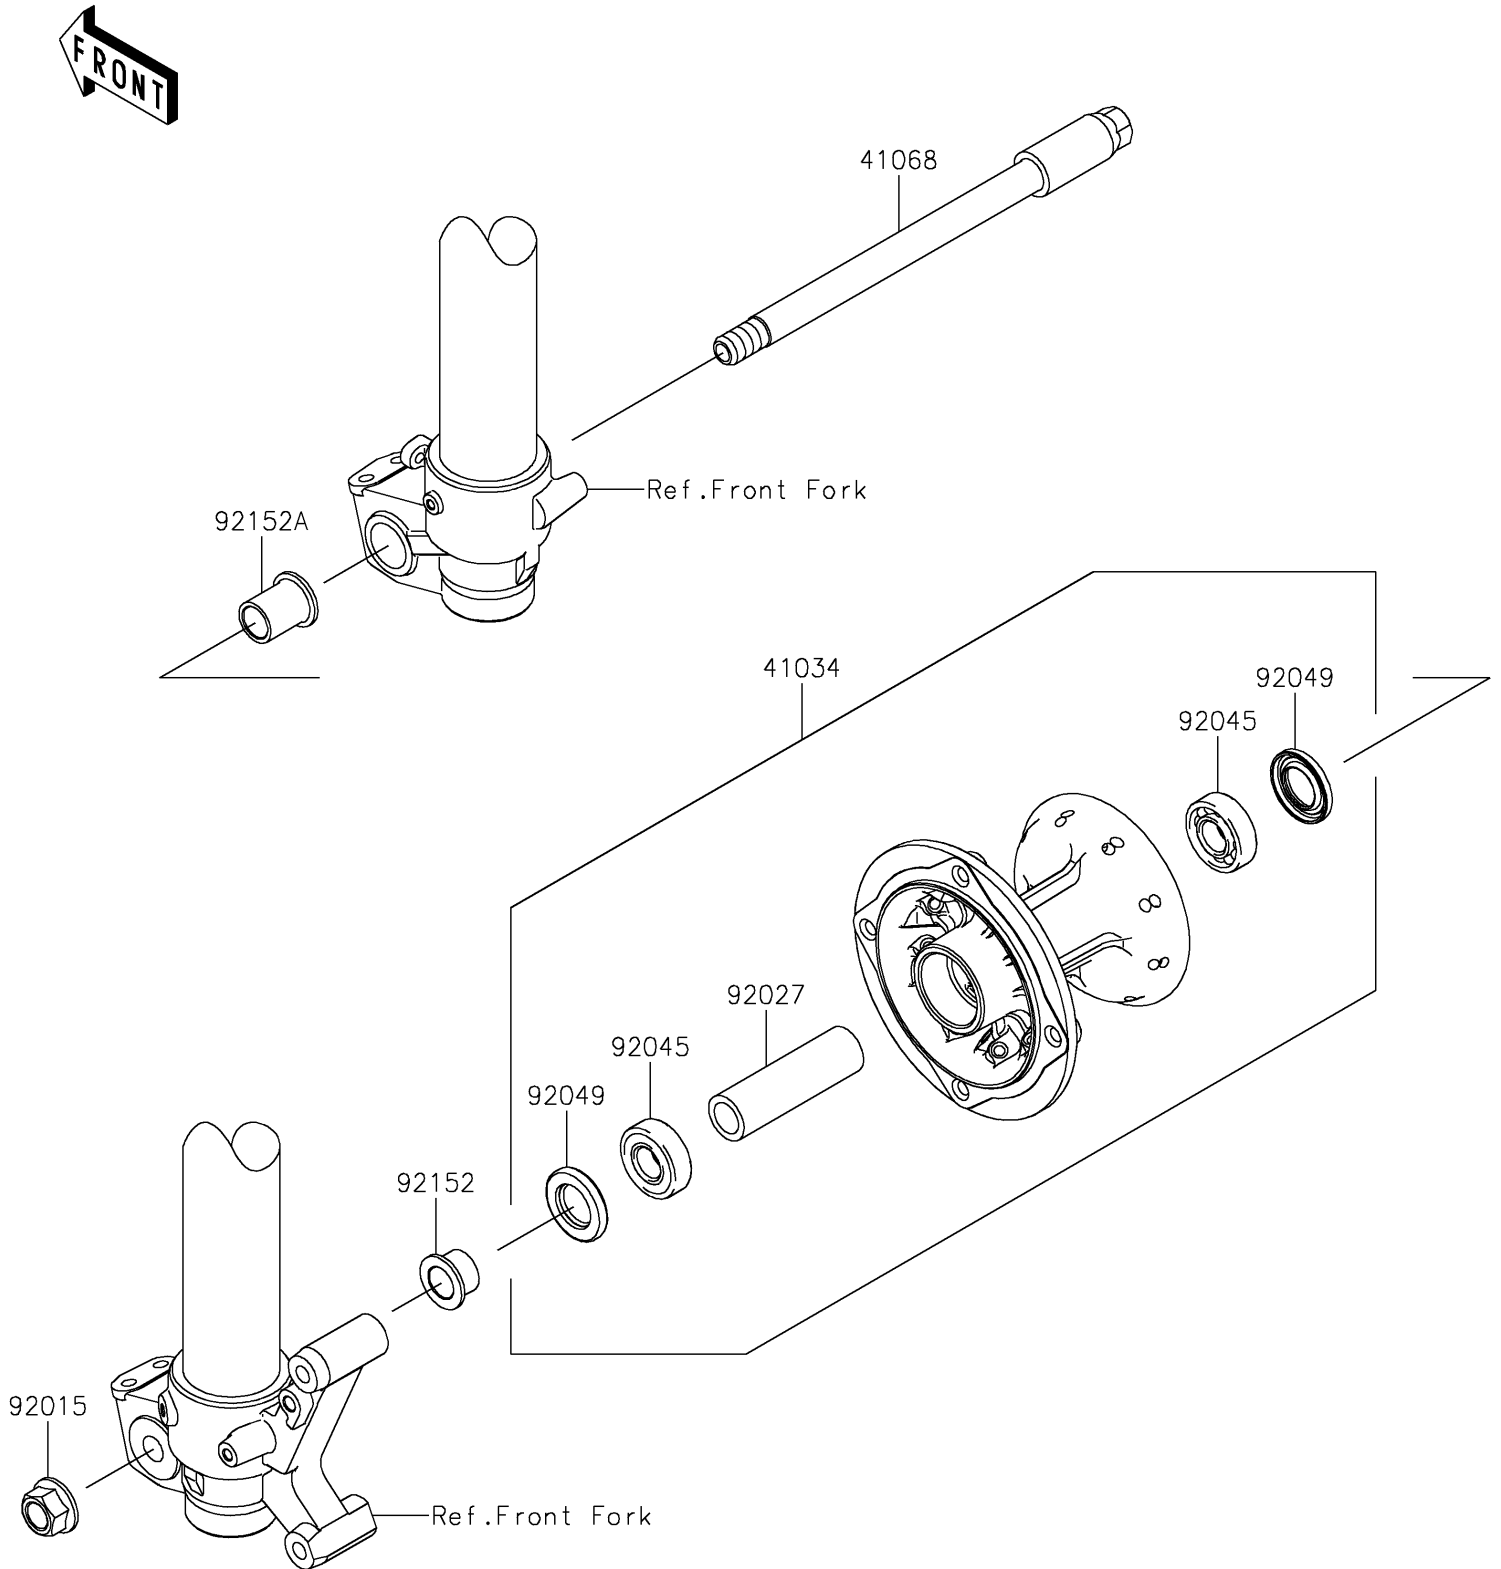

2026 KLX[®] 300R

PARTS DIAGRAM

Front Hub

F2230

2026 KLX[®] 300R

PARTS LIST

Front Hub

Kawasaki

Let the Good Times Roll[®]

ITEM NAME

PART NUMBER

QUANTITY
