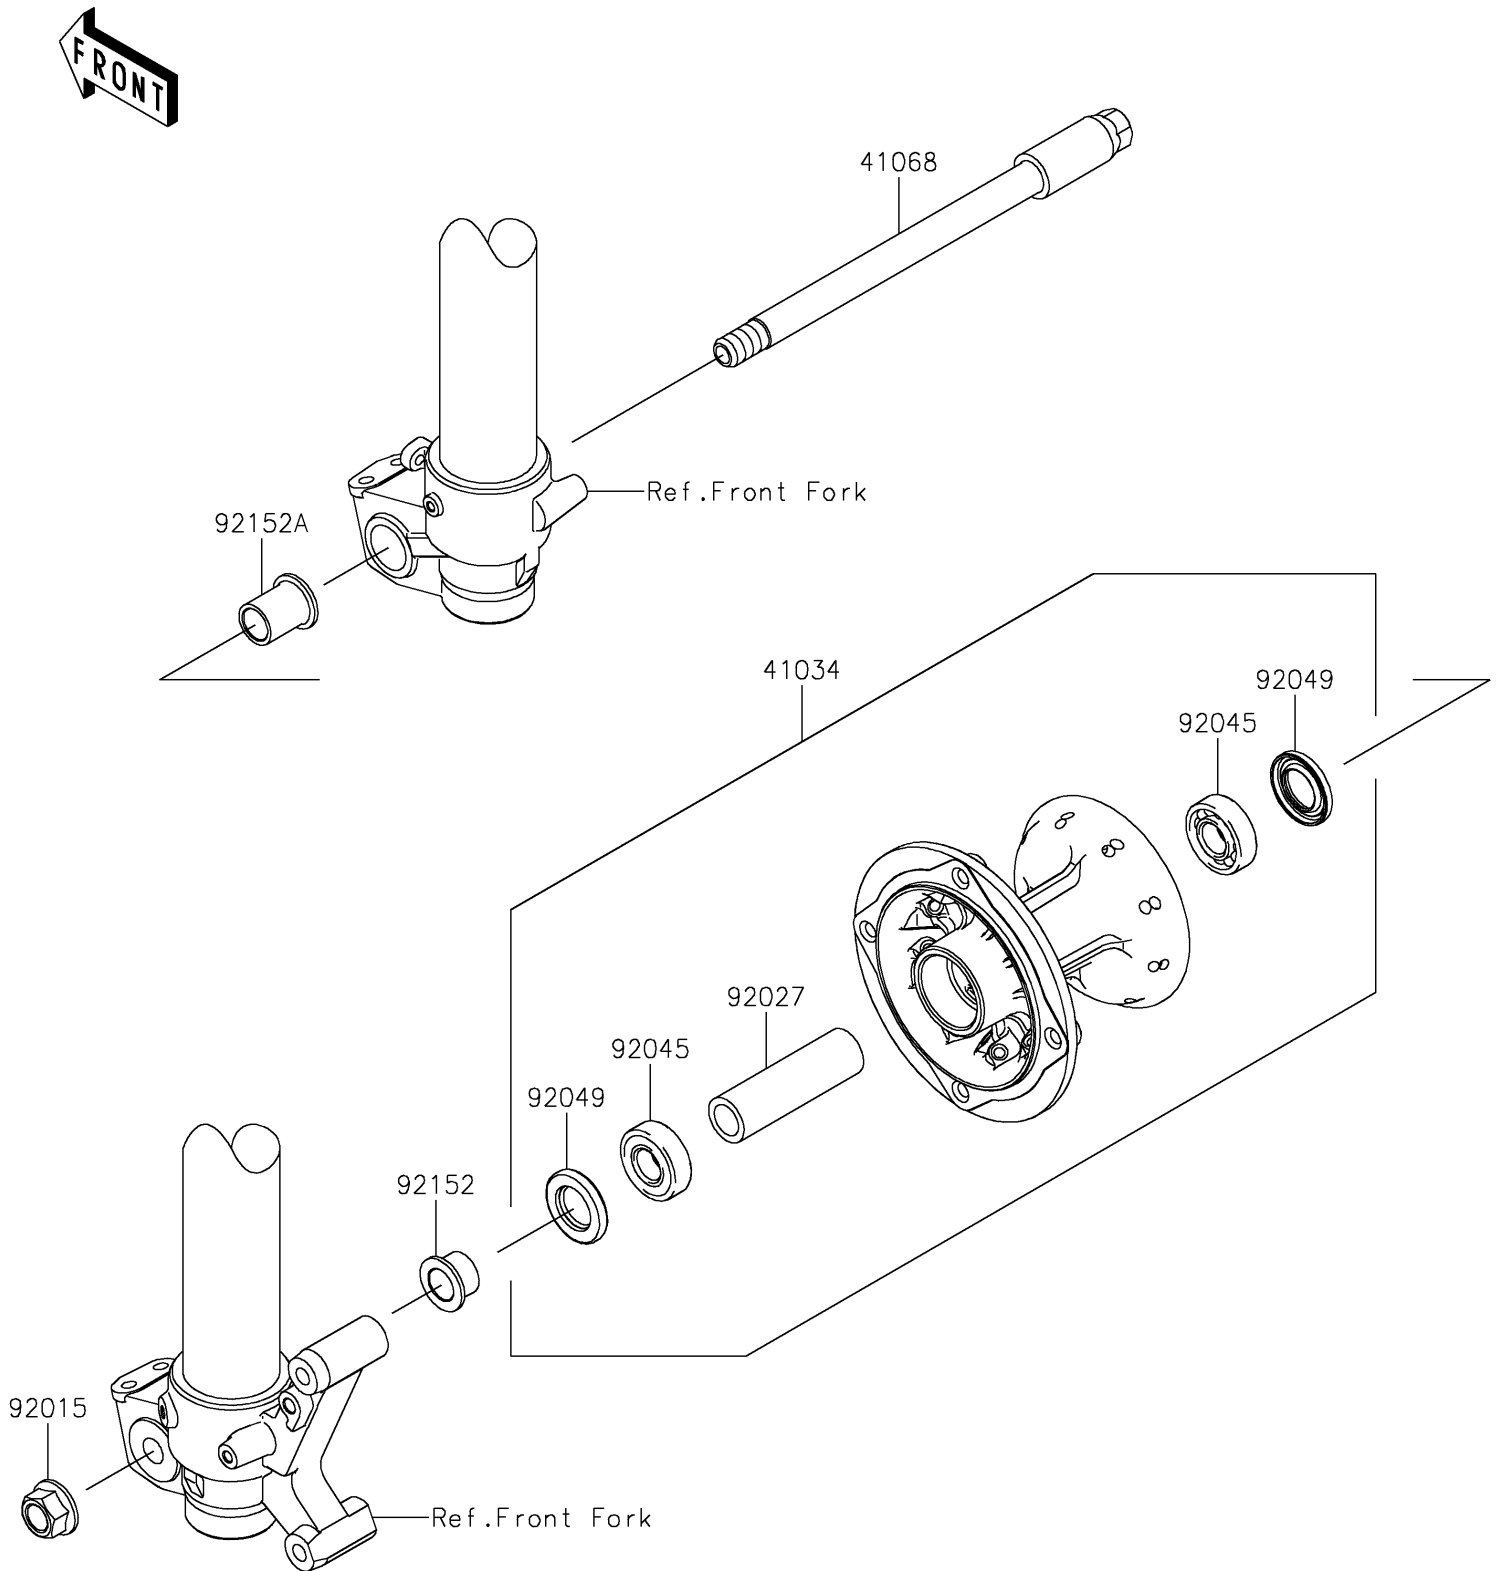

2026 KLX300R

PARTS DIAGRAM

Front Hub

F2230

2026 KLX300R

PARTS LIST

Front Hub

ITEM NAME	PART NUMBER	QUANTITY
DRUM-ASSY,FR (Ref # 41034)	41034-0604	1
AXLE,FR,15X194 (Ref # 41068)	41068-0601	1
NUT,14MM (Ref # 92015)	92015-1407	1
COLLAR,15.2X22.2X75 (Ref # 92027)	92027-1958	1
BEARING-BALL,6202NSE9C3 (Ref # 92045)	92045-1498	2
SEAL-OIL (Ref # 92049)	92049-0136	2
COLLAR,FR AXLE,L=14 (Ref # 92152)	92152-0528	1
COLLAR,FR AXLE,L=26.5 (Ref # 92152A)	92152-2575	1