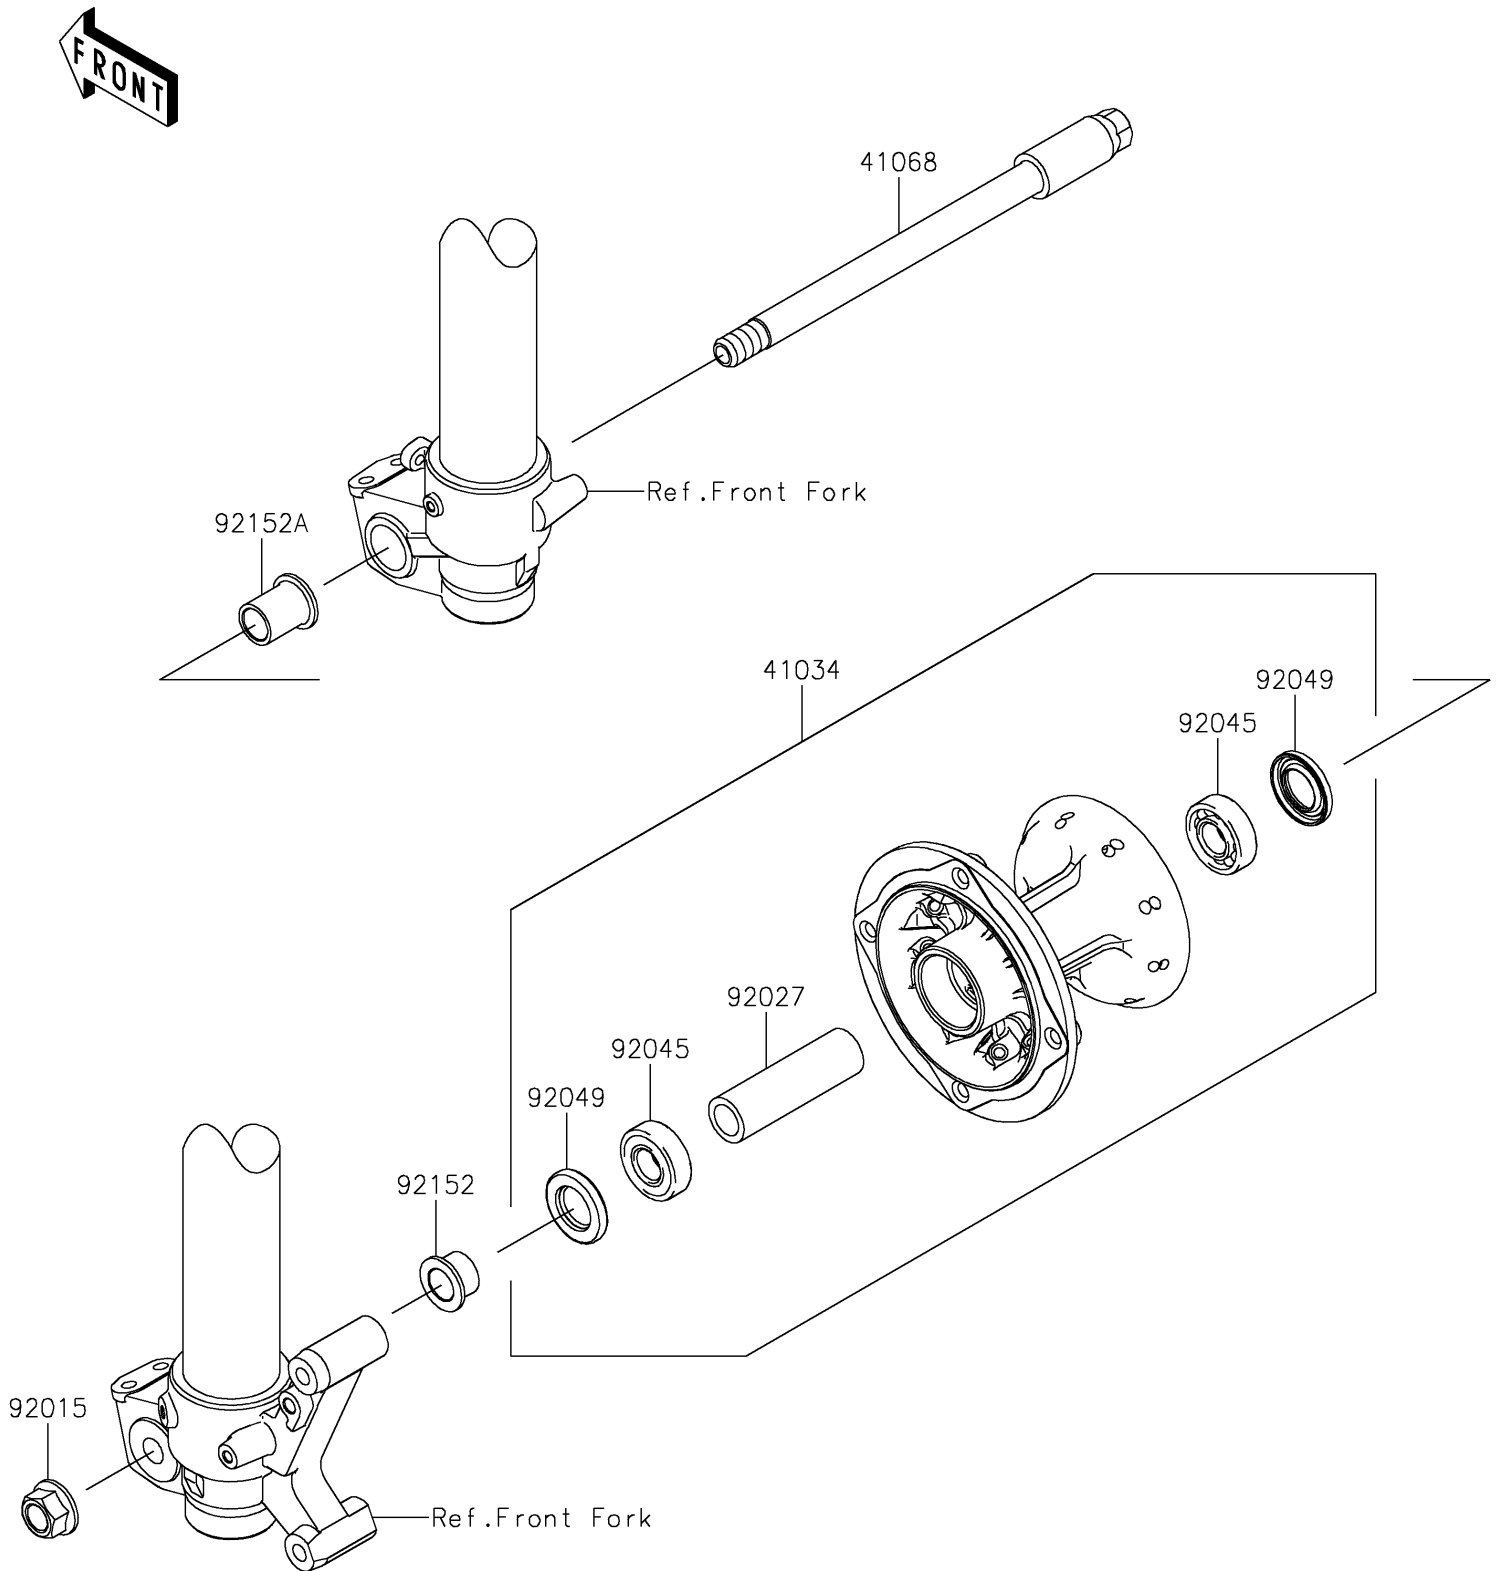

2026 KLX[®] 300R

PARTS DIAGRAM

Front Hub

F2230

2026 KLX[®] 300R

PARTS LIST

Front Hub

ITEM NAME	PART NUMBER	QUANTITY
DRUM-ASSY,FR (Ref # 41034)	41034-0604	1
AXLE,FR,15X194 (Ref # 41068)	41068-0601	1
NUT,14MM (Ref # 92015)	92015-1407	1
COLLAR,15.2X22.2X75 (Ref # 92027)	92027-1958	1
BEARING-BALL,6202NSE9C3 (Ref # 92045)	92045-1498	2
SEAL-OIL (Ref # 92049)	92049-0136	2
COLLAR,FR AXLE,L=14 (Ref # 92152)	92152-0528	1
COLLAR,FR AXLE,L=26.5 (Ref # 92152A)	92152-2575	1