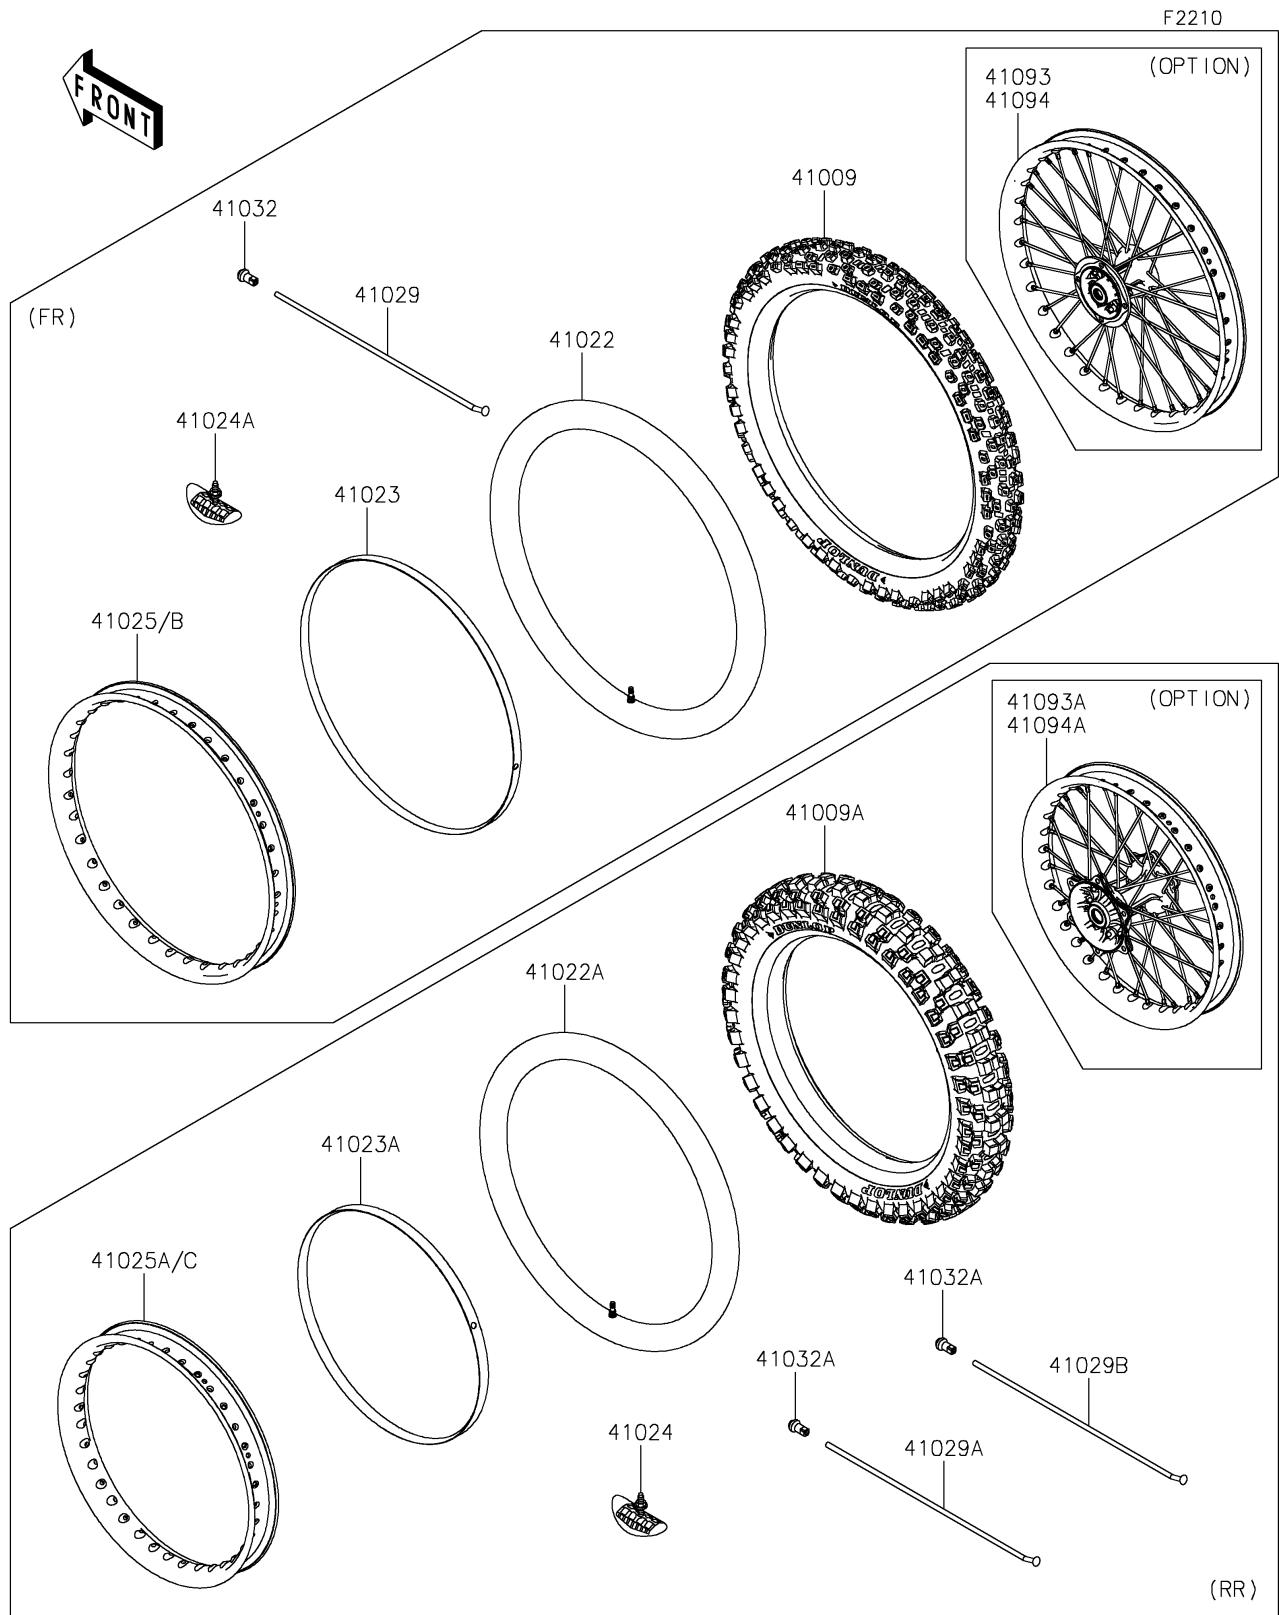

2026 KLX300R

PARTS DIAGRAM

Wheels/Tires

2026 KLX300R

PARTS LIST

Wheels/Tires

ITEM NAME	PART NUMBER	QUANTITY
TIRE,FR,80/100-21 51M,MX52F (Ref # 41009)	41009-0830	1
TIRE,RR,100/100-18 59M,MX52 (Ref # 41009A)	41009-0831	1
TUBE-TIRE,80/100-21(D) (Ref # 41022)	41022-1118	1
TUBE-TIRE,100/100-18(D) (Ref # 41022A)	41022-1119	1
BAND-RIM,90/100-21(D) (Ref # 41023)	41023-0009	1
BAND-RIM,100/100-18(D) (Ref # 41023A)	41023-1070	1
STOPPER-RIM,2.15-M(DUNLOP) (Ref # 41024)	41024-009	1
STOPPER-RIM,1.60-M(DUNLOP) (Ref # 41024A)	41024-010	1
RIM,FR,21X1.60 (Ref # 41025B)	41025-0449	1
RIM,RR,18X1.85 (Ref # 41025C)	41025-0450	1
SPOKE-INNER,FR,228MMX165D (Ref # 41029)	41029-0004	36
SPOKE-INNER,RR,LH,193.1MMX165D (Ref # 41029A)	41029-0047	18
SPOKE-INNER,RR,RH,189.1MMX160D (Ref # 41029B)	41029-0048	18
NIPPLE-SPOKE (Ref # 41032)	41032-0005	36
NIPPLE-SPOKE (Ref # 41032A)	41032-0007	36
WHEEL-SUB ASSY,FR (Ref # 41094)	41094-0023	1
WHEEL-SUB ASSY,RR (Ref # 41094A)	41094-0024	1