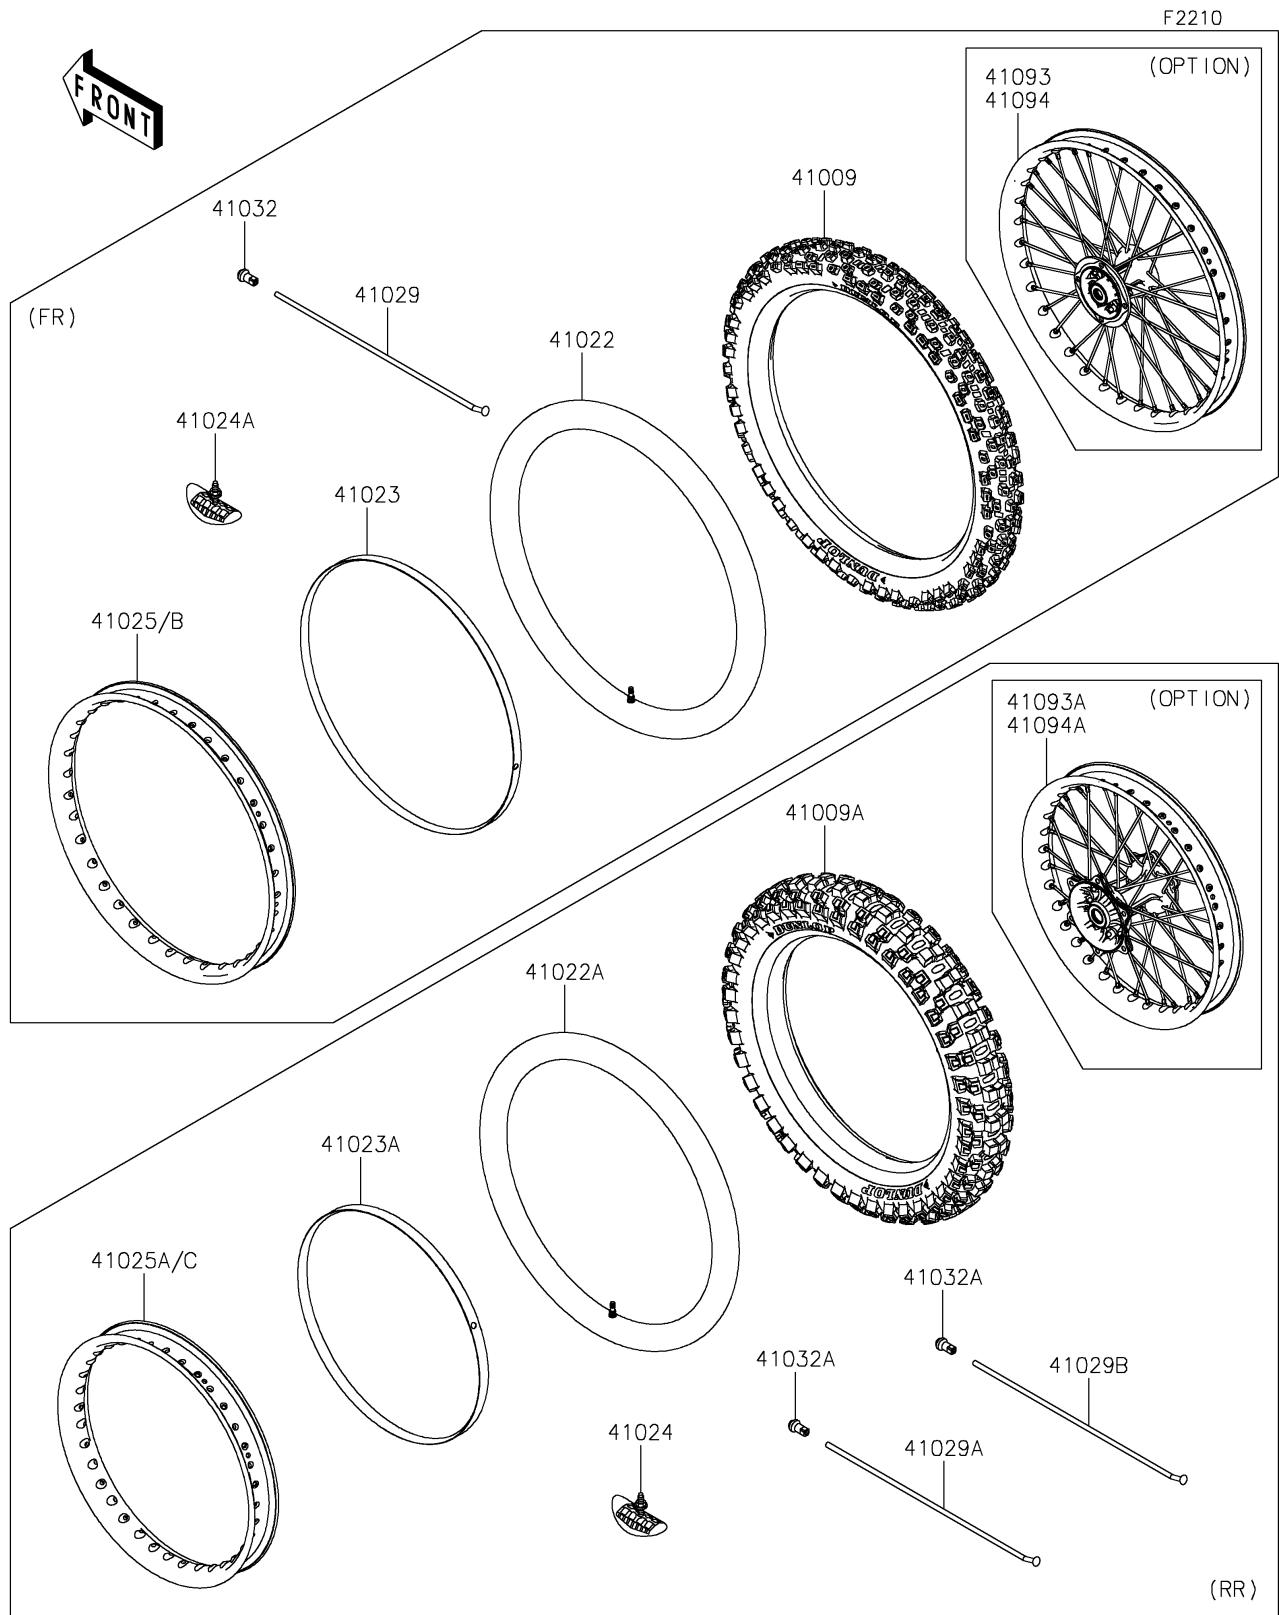

## PARTS DIAGRAM

### Wheels/Tires

## PARTS LIST

### Wheels/Tires

ITEM NAME	PART NUMBER	QUANTITY
TIRE,FR,80/100-21 51M,MX52F (Ref # 41009)	41009-0830	1
TIRE,RR,100/100-18 59M,MX52 (Ref # 41009A)	41009-0831	1
TUBE-TIRE,80/100-21(D) (Ref # 41022)	41022-1118	1
TUBE-TIRE,100/100-18(D) (Ref # 41022A)	41022-1119	1
BAND-RIM,90/100-21(D) (Ref # 41023)	41023-0009	1
BAND-RIM,100/100-18(D) (Ref # 41023A)	41023-1070	1
STOPPER-RIM,2.15-M(DUNLOP) (Ref # 41024)	41024-009	1
STOPPER-RIM,1.60-M(DUNLOP) (Ref # 41024A)	41024-010	1
RIM,FR,21X1.60 (Ref # 41025B)	41025-0449	1
RIM,RR,18X1.85 (Ref # 41025C)	41025-0450	1
SPOKE-INNER,FR,228MMX165D (Ref # 41029)	41029-0004	36
SPOKE-INNER,RR,LH,193.1MMX165D (Ref # 41029A)	41029-0047	18
SPOKE-INNER,RR,RH,189.1MMX160D (Ref # 41029B)	41029-0048	18
NIPPLE-SPOKE (Ref # 41032)	41032-0005	36
NIPPLE-SPOKE (Ref # 41032A)	41032-0007	36
WHEEL-SUB ASSY,FR (Ref # 41094)	41094-0023	1
WHEEL-SUB ASSY,RR (Ref # 41094A)	41094-0024	1