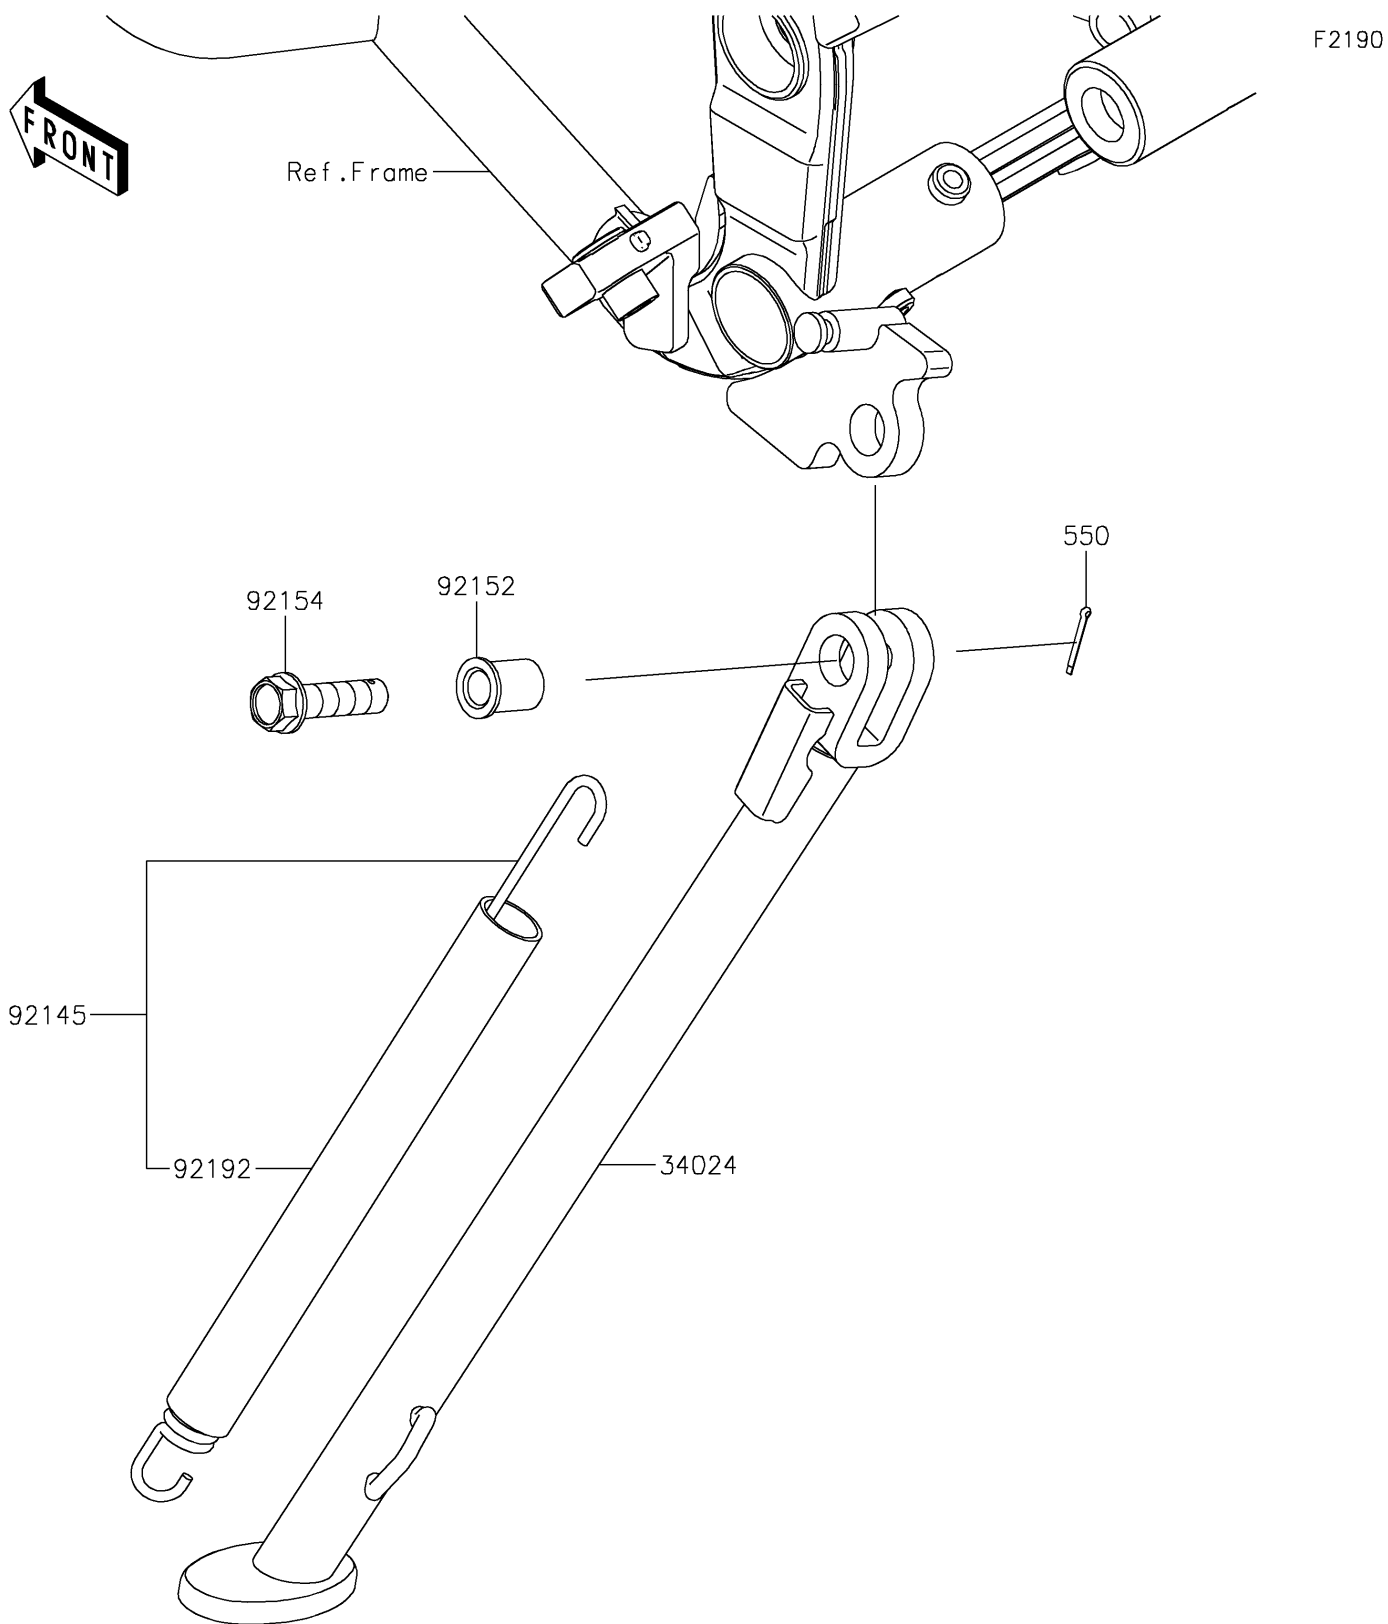

2026 KLX300R

PARTS DIAGRAM

Stand(s)

2026 KLX300R

PARTS LIST

Stand(s)

ITEM NAME	PART NUMBER	QUANTITY
STAND-SIDE,P.SILVER (Ref # 34024)	34024-0156-458	1
SPRING,SIDE STAND (Ref # 92145)	92145-1941	1
COLLAR,10.2X15X20.1 (Ref # 92152)	92152-1914	1
BOLT,FLANGED,10X37 (Ref # 92154)	92154-1539	1
TUBE,18X21X200 (Ref # 92192)	92192-2340	1
PIN-COTTER,2.0X15 (Ref # 550)	550AA2015	1