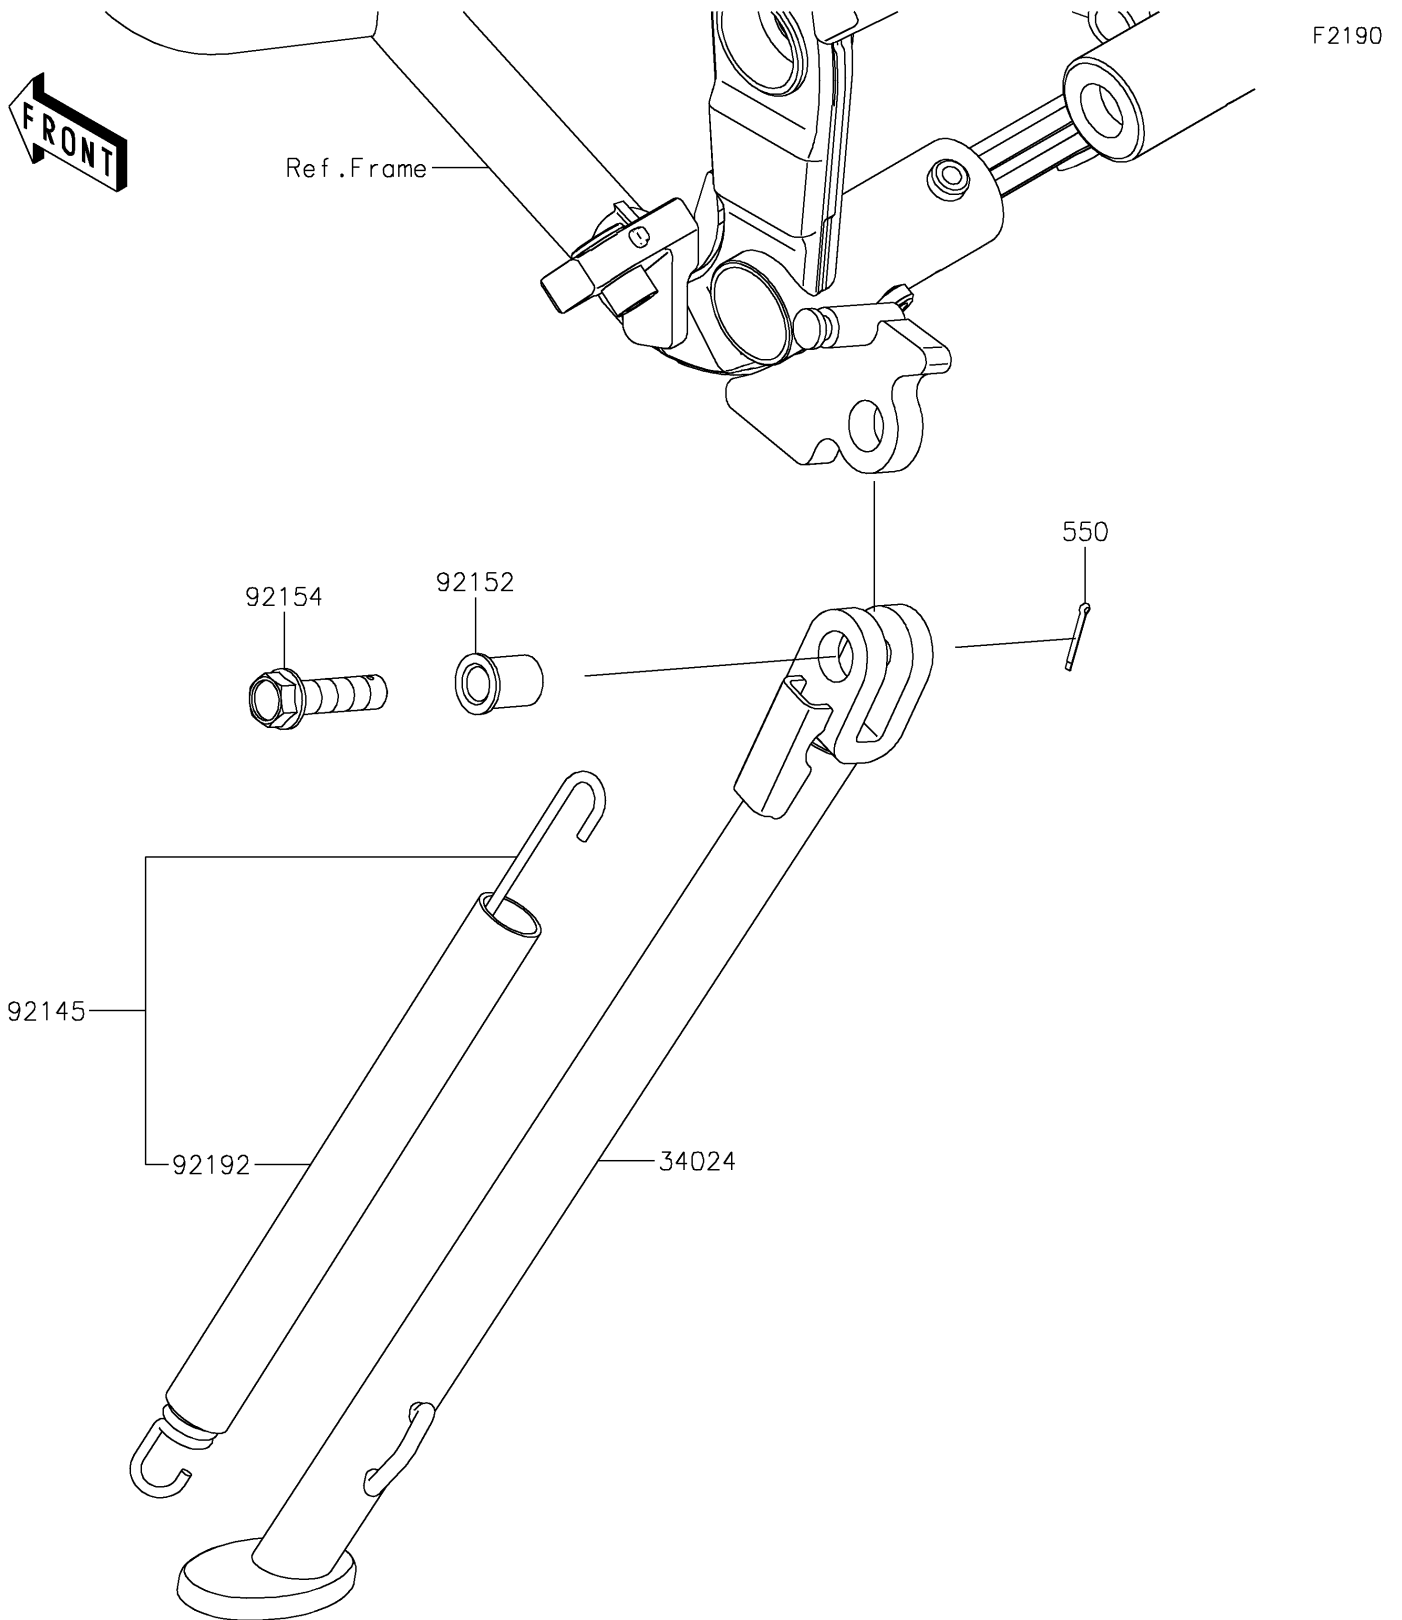

2026 KLX[®] 300R

PARTS DIAGRAM

Stand(s)

2026 KLX[®] 300R

PARTS LIST

Stand(s)

ITEM NAME	PART NUMBER	QUANTITY
STAND-SIDE,P.SILVER (Ref # 34024)	34024-0156-458	1
SPRING,SIDE STAND (Ref # 92145)	92145-1941	1
COLLAR,10.2X15X20.1 (Ref # 92152)	92152-1914	1
BOLT,FLANGED,10X37 (Ref # 92154)	92154-1539	1
TUBE,18X21X200 (Ref # 92192)	92192-2340	1
PIN-COTTER,2.0X15 (Ref # 550)	550AA2015	1