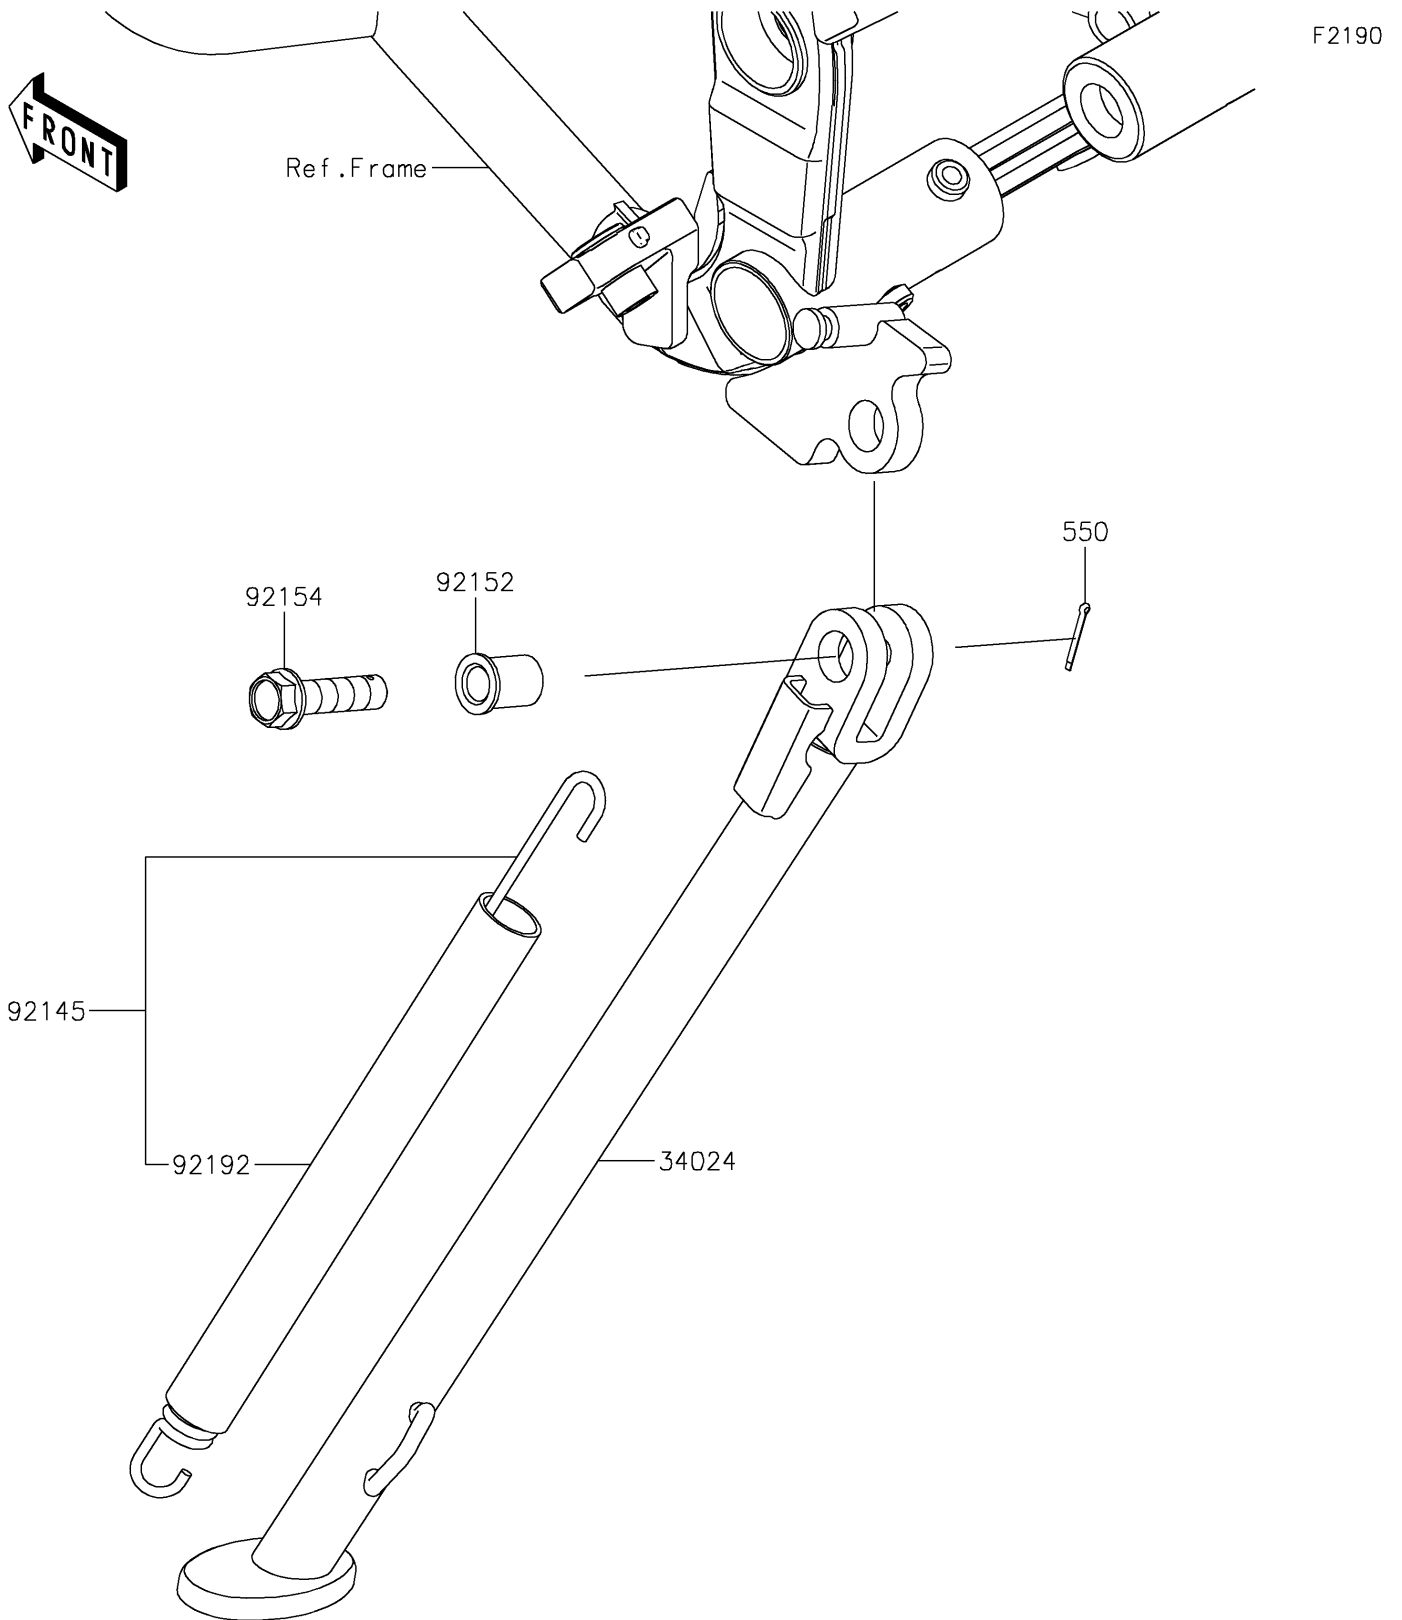

2025 KLX[®] 300R

PARTS DIAGRAM

Stand(s)

2025 KLX[®] 300R

PARTS LIST

Stand(s)

ITEM NAME	PART NUMBER	QUANTITY
STAND-SIDE,P.SILVER (Ref # 34024)	34024-0156-458	1
SPRING,SIDE STAND (Ref # 92145)	92145-1941	1
COLLAR,10.2X15X20.1 (Ref # 92152)	92152-1914	1
BOLT,FLANGED,10X37 (Ref # 92154)	92154-1539	1
TUBE,18X21X200 (Ref # 92192)	92192-2340	1
PIN-COTTER,2.0X15 (Ref # 550)	550AA2015	1