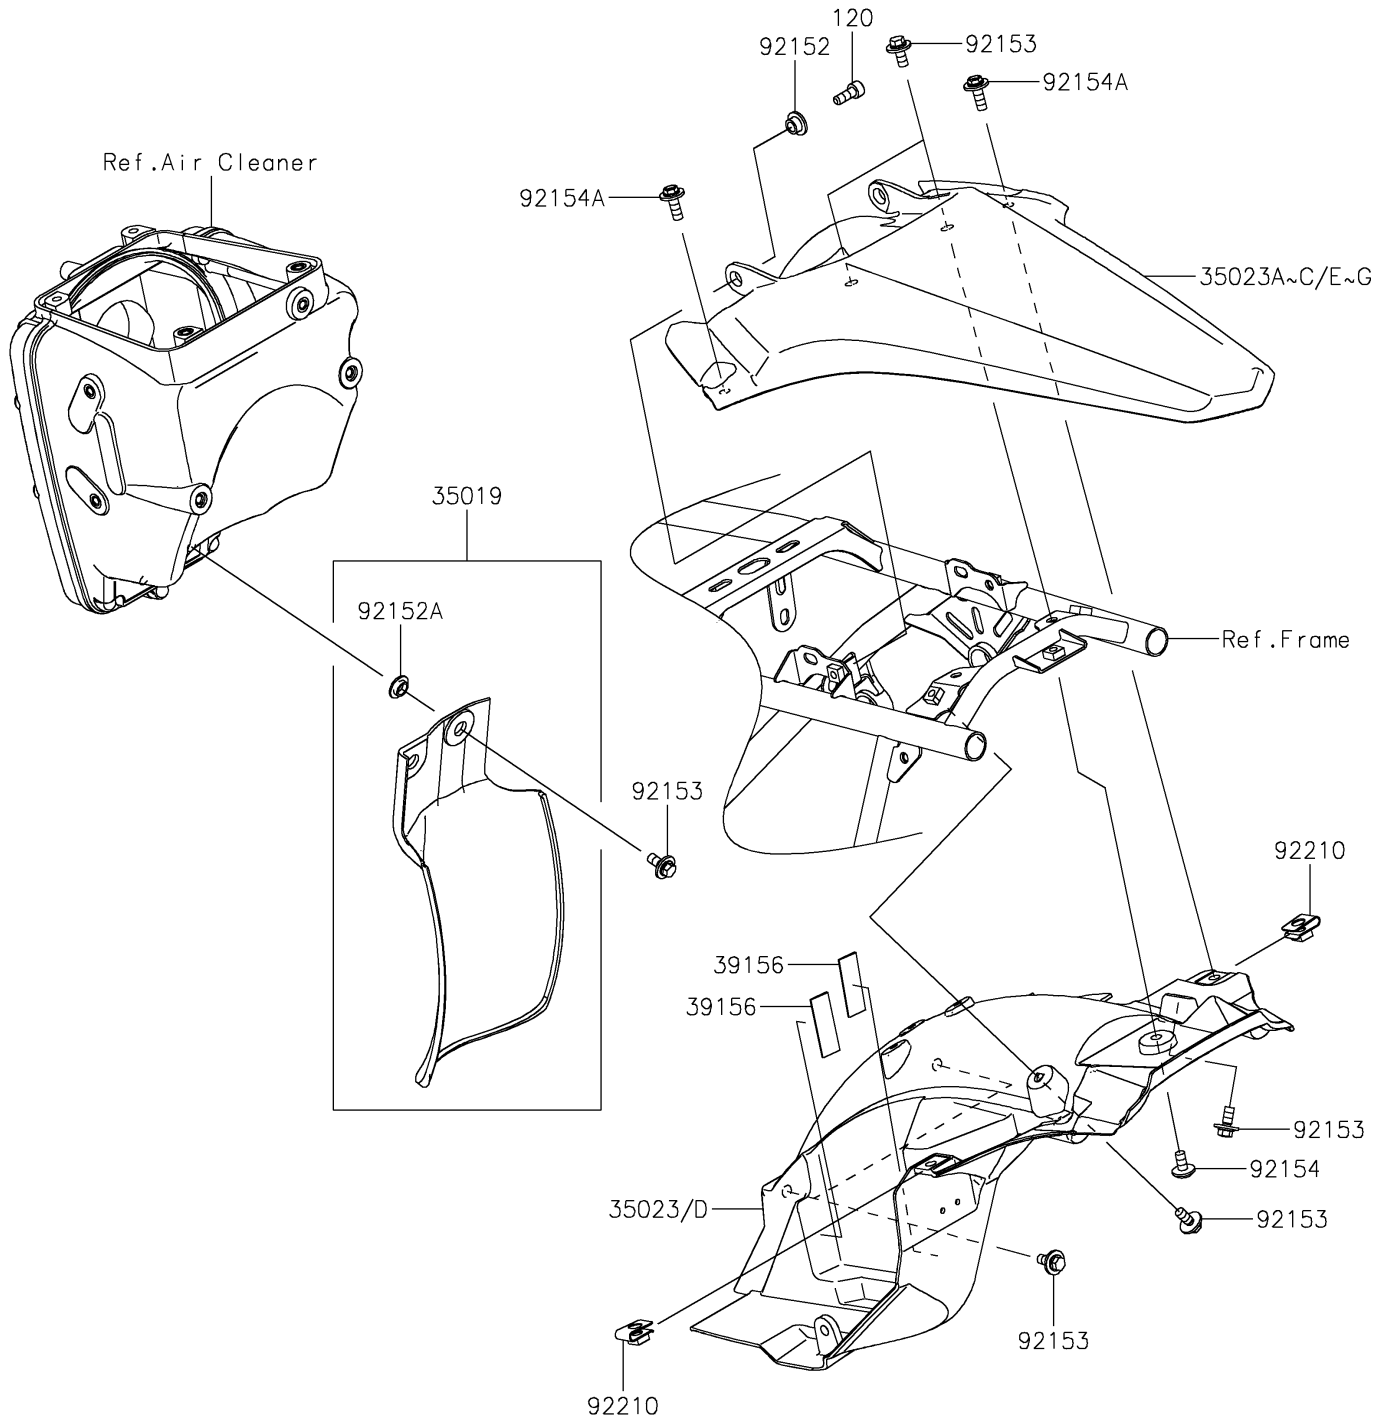

2026 KLX300R

PARTS DIAGRAM

Rear Fender(s)

F2172

2026 KLX300R

PARTS LIST

Rear Fender(s)

ITEM NAME	PART NUMBER	QUANTITY
FLAP,RR FENDER,FR (Ref # 35019)	35019-0004	1
PAD,15X40X1 (Ref # 39156)	39156-2548	2
COLLAR,6.8X10(16)X6.6 (Ref # 92152)	92152-0842	2
COLLAR,8.8X11.2X4 (Ref # 92152A)	92152-0909	2
BOLT,FLANGED,6X14 (Ref # 92153)	92153-0936	8
BOLT,SOCKET,6X12 (Ref # 92154)	92154-2355	1
BOLT,FLANGED,6X18 (Ref # 92154A)	92154-3994	2
NUT (Ref # 92210)	92210-0130	2
BOLT-SOCKET,6X16 (Ref # 120)	120CA0616	2