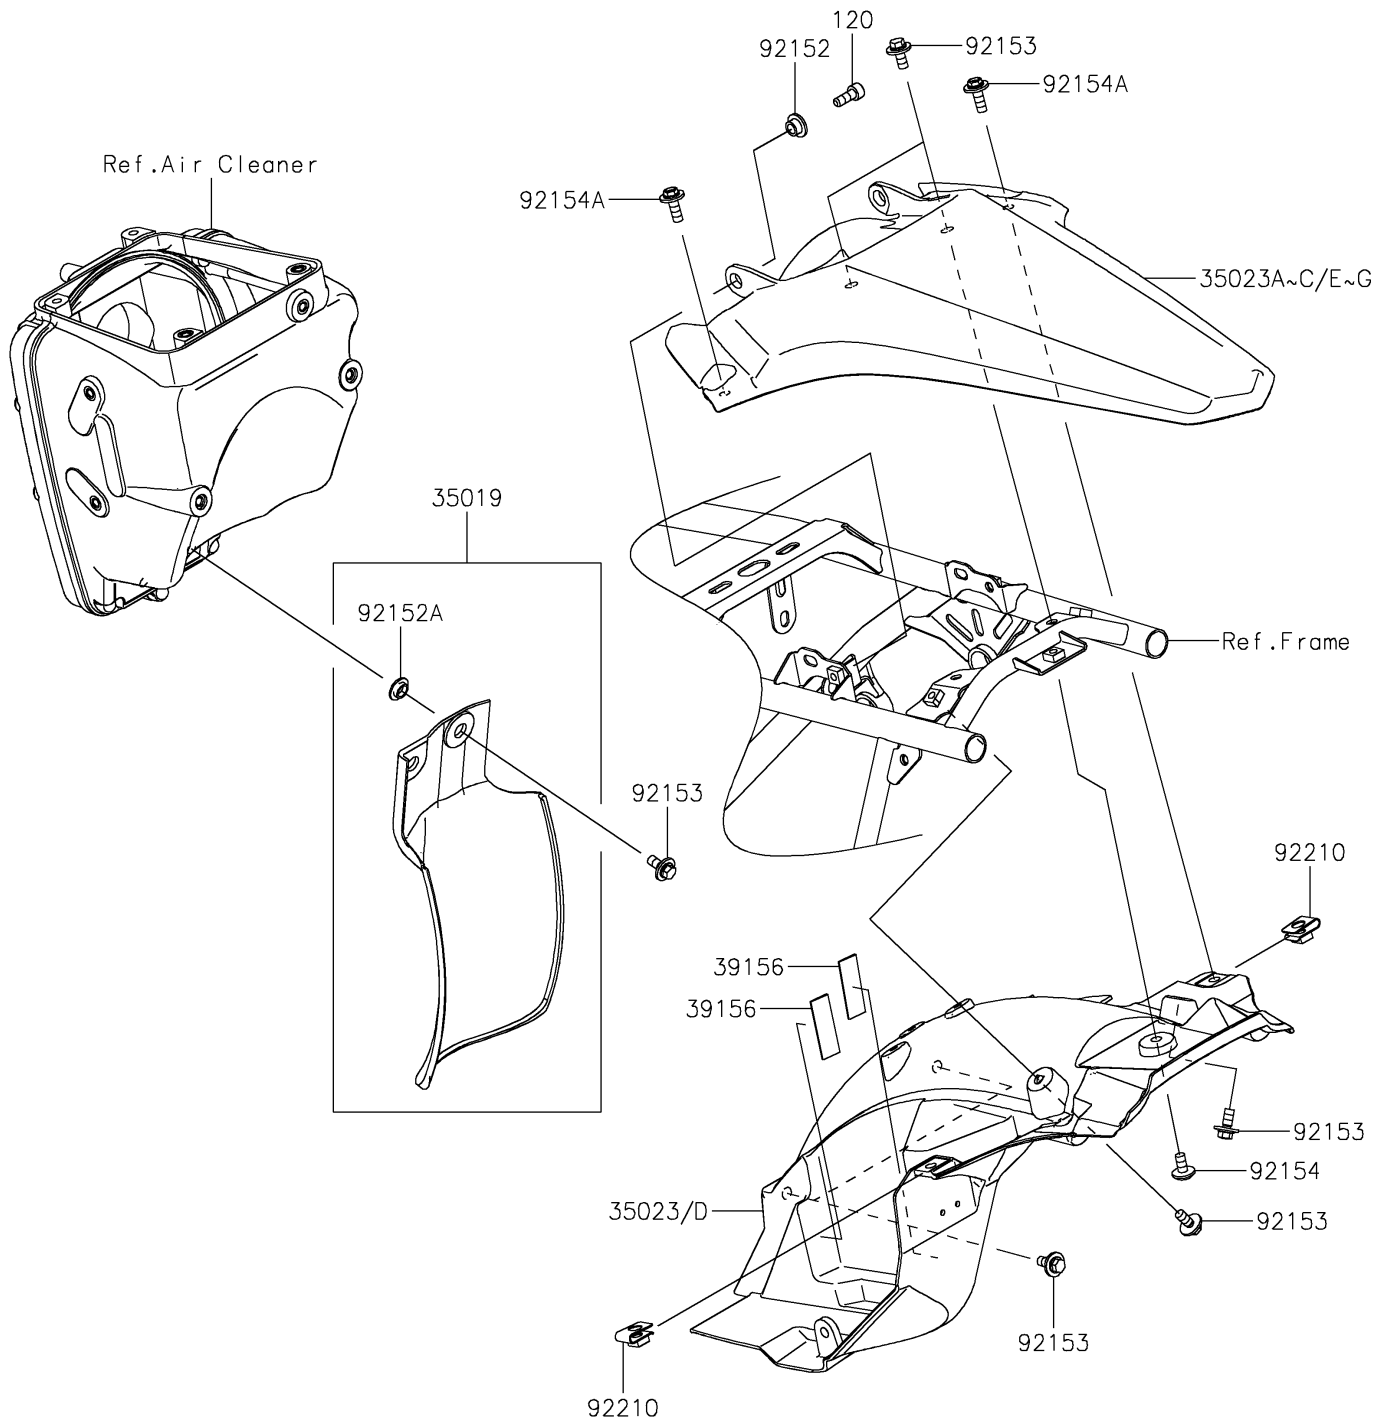

2026 KLX[®] 300R

PARTS DIAGRAM

Rear Fender(s)

F2172

2026 KLX[®] 300R

PARTS LIST

Rear Fender(s)

ITEM NAME	PART NUMBER	QUANTITY
FLAP,RR FENDER,FR (Ref # 35019)	35019-0004	1
PAD,15X40X1 (Ref # 39156)	39156-2548	2
COLLAR,6.8X10(16)X6.6 (Ref # 92152)	92152-0842	2
COLLAR,8.8X11.2X4 (Ref # 92152A)	92152-0909	2
BOLT,FLANGED,6X14 (Ref # 92153)	92153-0936	8
BOLT,SOCKET,6X12 (Ref # 92154)	92154-2355	1
BOLT,FLANGED,6X18 (Ref # 92154A)	92154-3994	2
NUT (Ref # 92210)	92210-0130	2
BOLT-SOCKET,6X16 (Ref # 120)	120CA0616	2