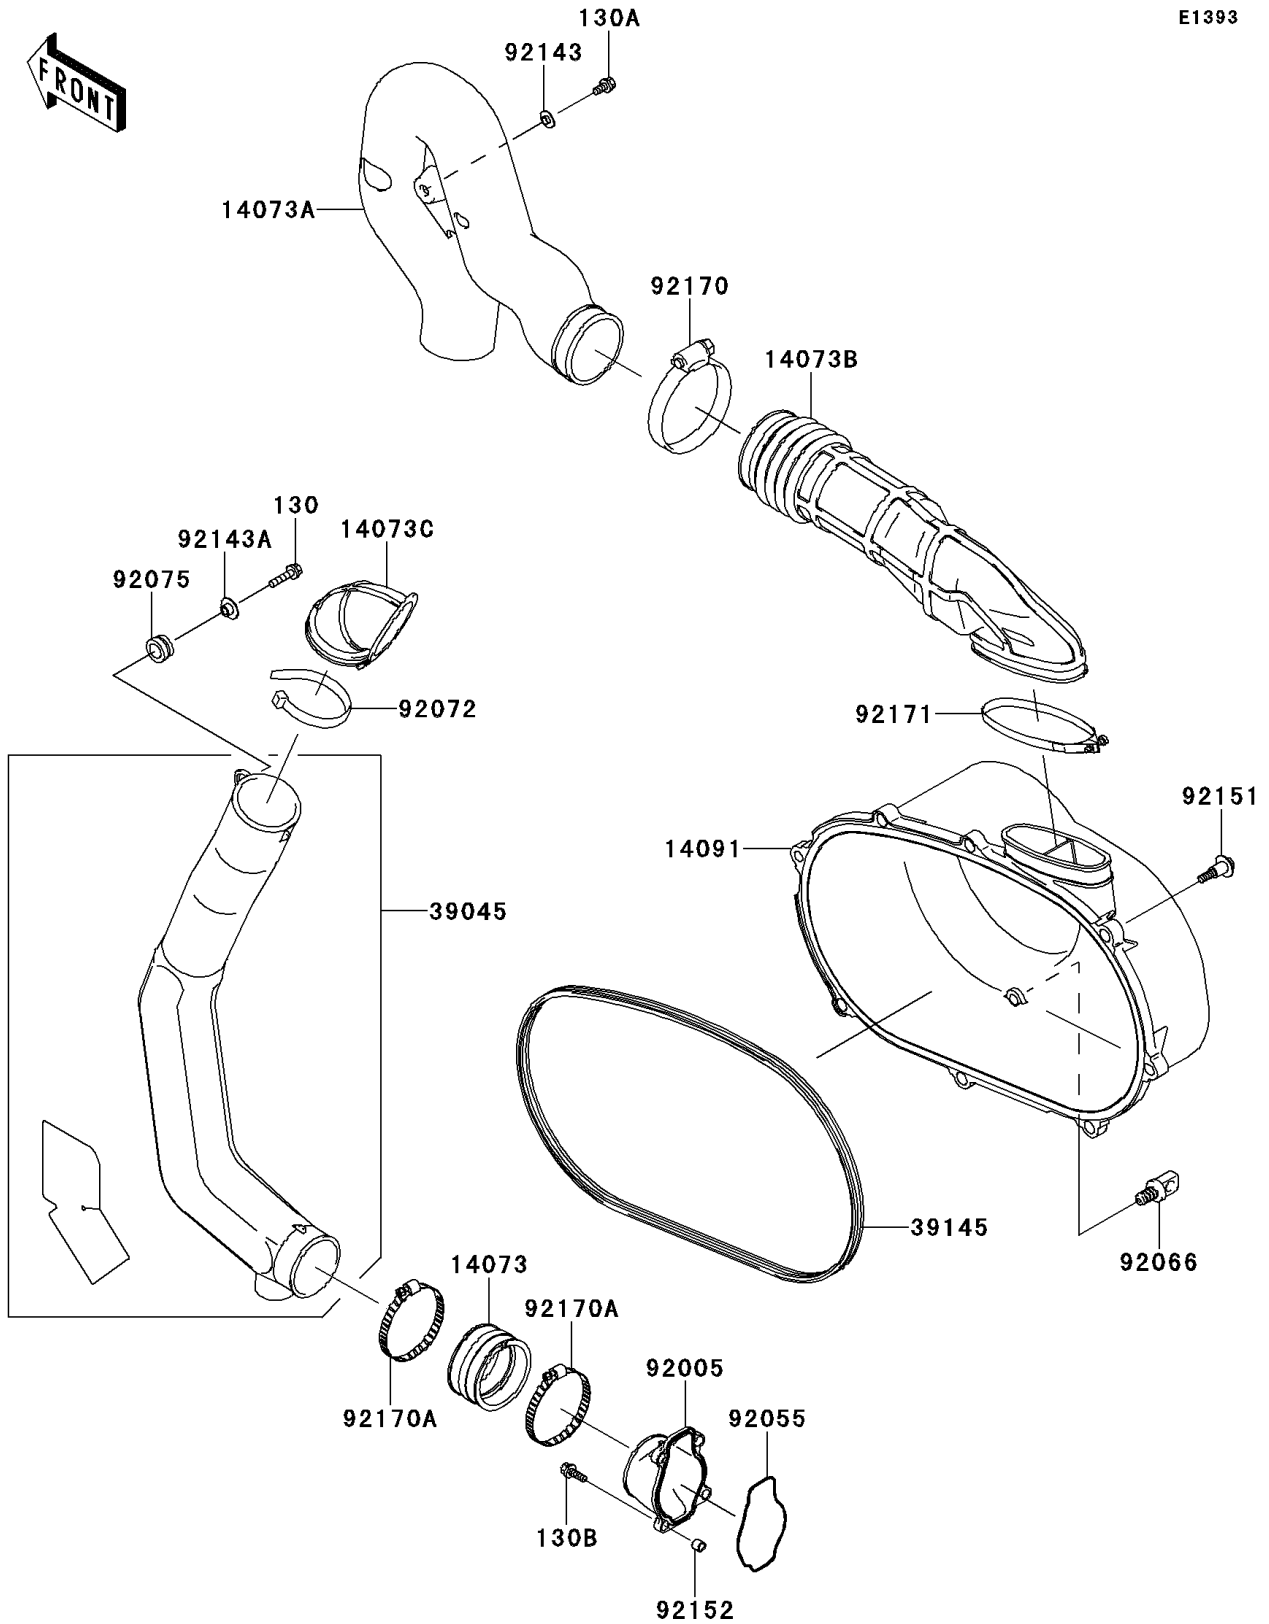

2007 KFX700

PARTS DIAGRAM

Converter Cover

E1393

2007 KFX700

PARTS LIST

Converter Cover

Kawasaki

Let the Good Times Roll®

ITEM NAME

PART NUMBER

QUANTITY
